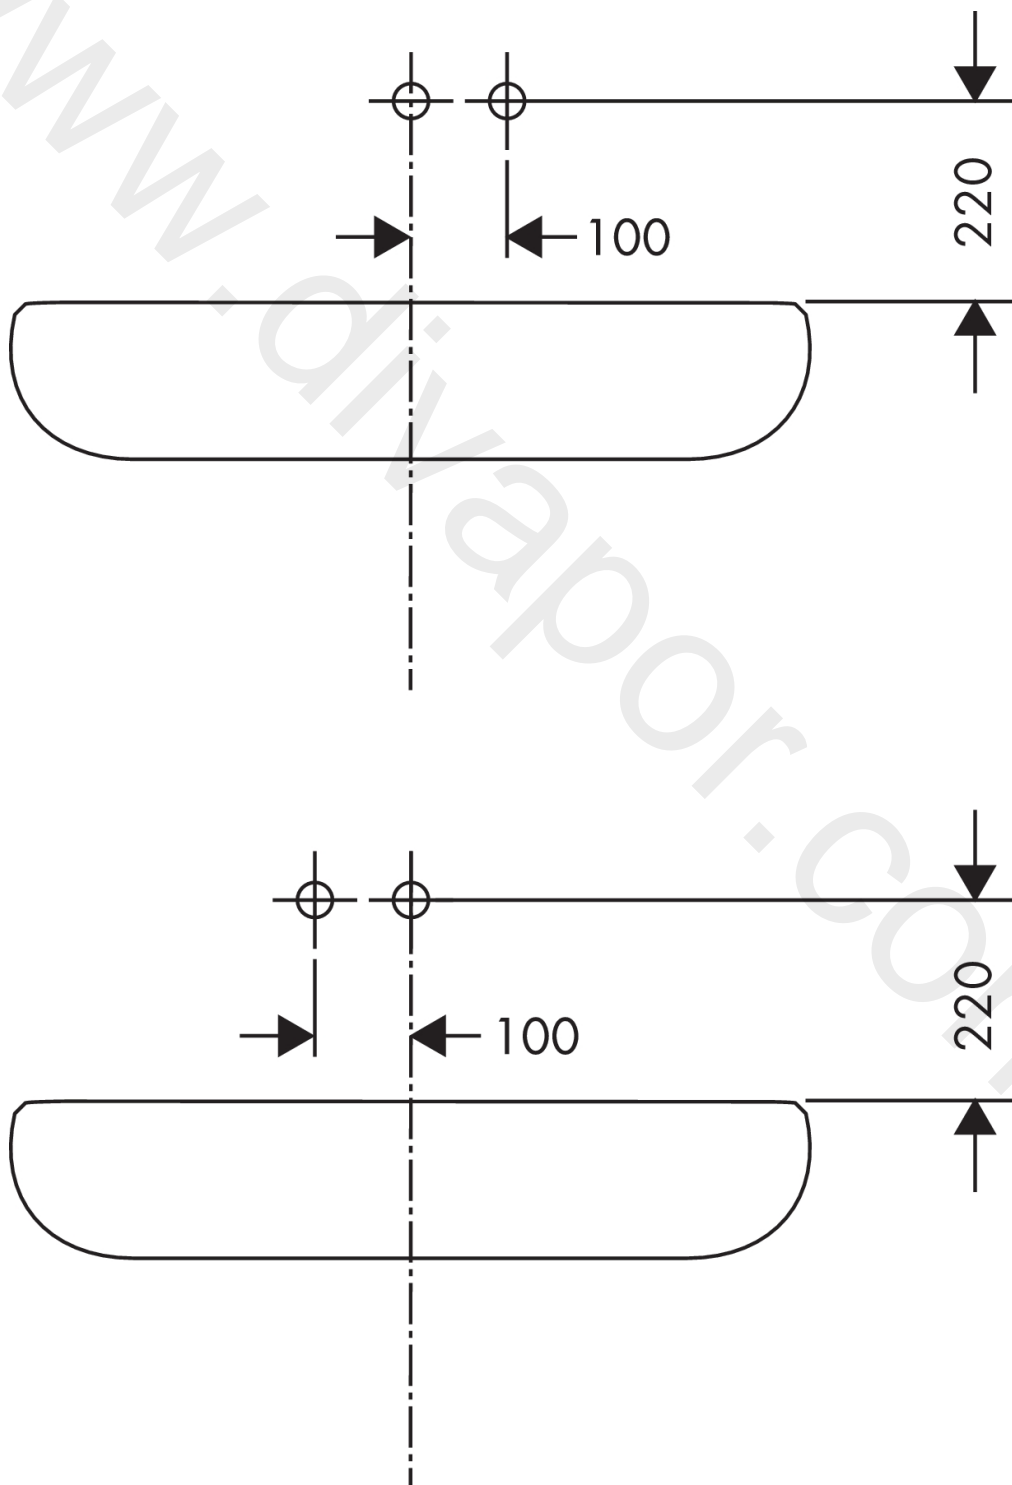

AXOR Citterio

Single lever basin mixer for concealed installation wall-mounted with pin handle, spout 160 mm and plate

Finish: **Chrome** Article Number: **39112007**

product features

- projection: 160 mm
- spray type: normal spray
- maximum flow rate at 3 bar: 5 l/min
- ceramic cartridge
- suitable for continuous flow water heaters
- non-closing waste set
- connection type: basic set
- connection dimension: DN15
- handle can be positioned on the right or left, depending on the basic set installation

Flowchart

AXOR Citterio

Single lever basin mixer for concealed installation wall-mounted with pin handle, spout 160 mm and plate

Finish: **Chrome** Article Number: **39112007**

Installation examples

AXOR Citterio