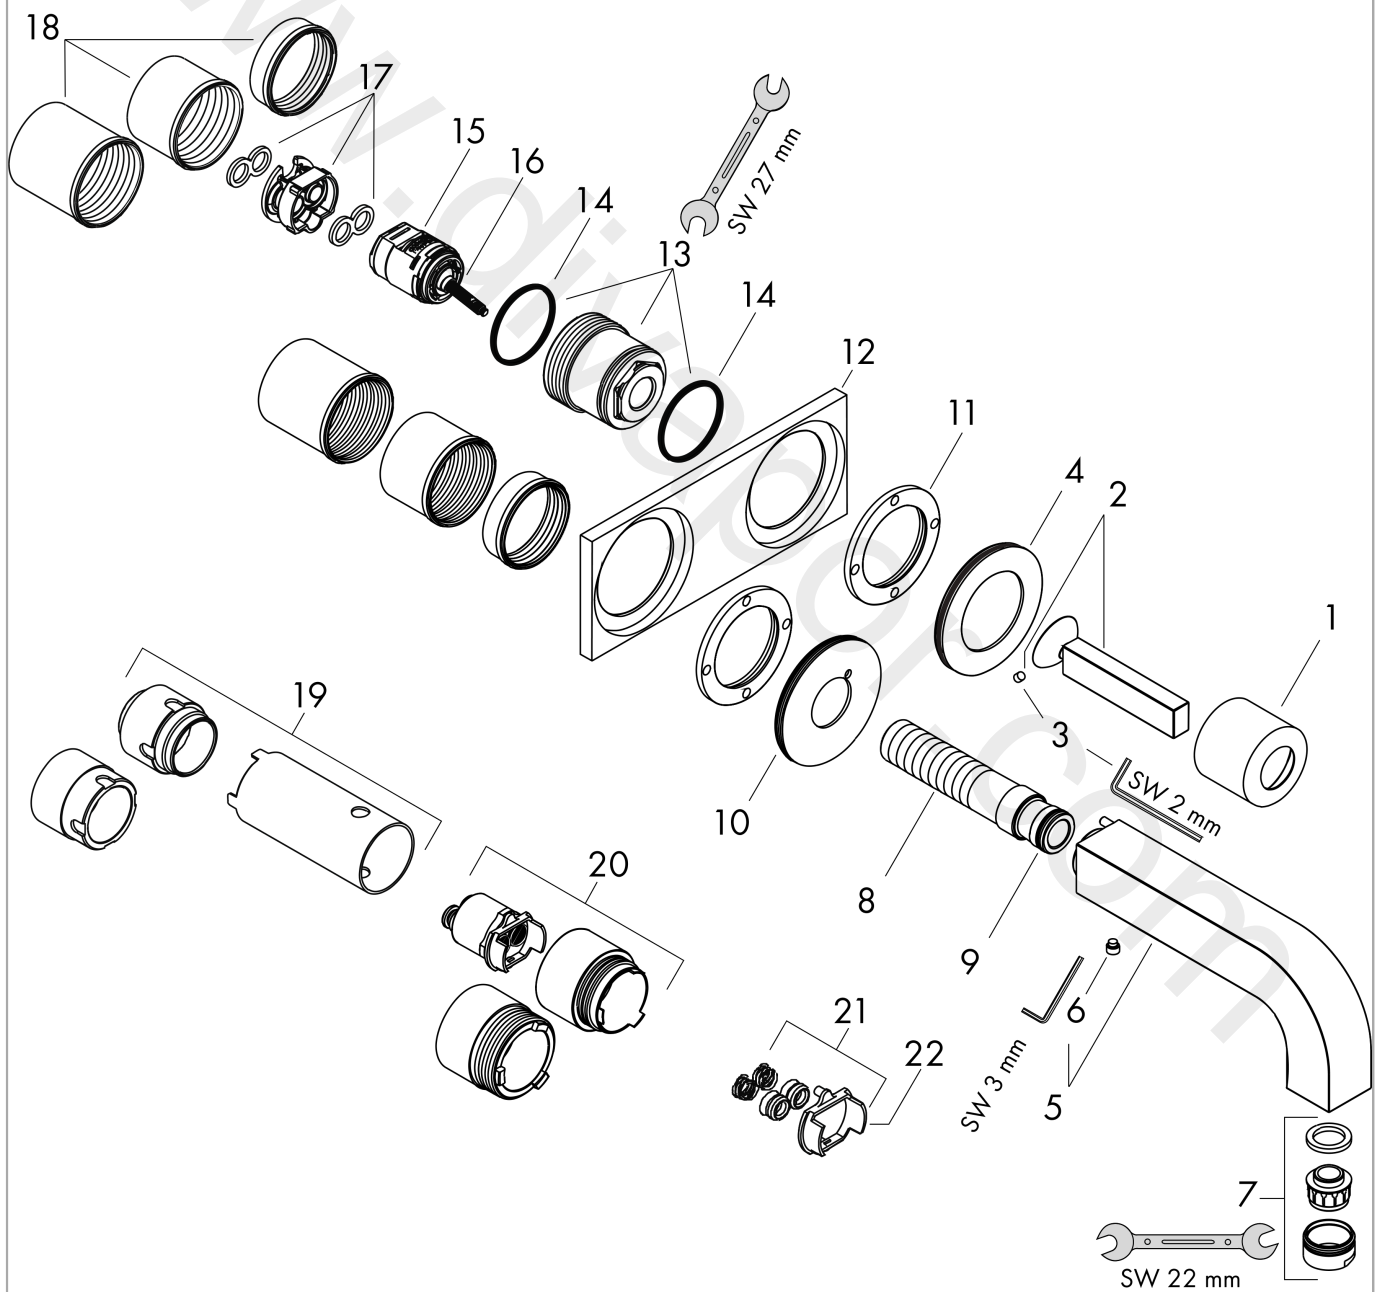

Flowchart

AXOR Citterio

Single lever basin mixer for concealed installation wall-mounted with pin handle, spout 160 mm and plate

Finish: **Chrome** Article Number: **39112007**

Installation examples

AXOR Citterio

Single lever basin mixer for concealed installation wall-mounted with pin handle, spout 160 mm and plate

Finish: **Chrome** Article Number: **39112007**

Exploded Drawing

Year of production: >07/18

AXOR Citterio

Single lever basin mixer for concealed installation wall-mounted with pin handle, spout 160 mm and plate

Finish: **Chrome** Article Number: **39112007**

Spare part list

Year of production: >07/18

Pos.		Article Number	Price	PU
1	flange	96908000	£ 43,00	1
2	handle	39092000	£ 137,00	1
3	hollow set screw M4x6	97767000	£ 3,30	1
4	escutcheon for handle	96912000	£ 51,00	1
5	spout 160 mm	97238000	£ 370,00	1
6	hollow set screw M6x6	97660000	£ 3,30	1
7	aerator M24x1 (5 l/min)	13185000	£ 22,30	1
8	connecting thread G½	97228000	£ 51,00	1
9	O-ring 16x2,5	98134000	£ 3,30	1
10	escutcheon for spout	97695000	£ 64,00	1
11	nut	97601000	£ 20,50	1
12	escutcheon	96914000	£ 224,00	1
13	nut	95645000	£ 43,00	1
14	O-ring 34x2	98383000	£ 6,10	1
15	cartridge, assy	96339000	£ 79,00	1
16	O-ring 21,95x1,78	95169000	£ 3,30	1
17	adapter for cartridge	95644000	£ 16,10	1
18	fixing set	97971000	£ 43,00	1
19	extension set 25 mm for 13622180	31971000	£ 169,00	1
20	extension set for 38111180	38982000	£ 173,00	1
21	conversion kit	95643000	£ 43,00	1
22	adapter for cartridge	97280000	£ 6,10	1
a	base body	13622180	£ 355,00	1
b	waste	50001000	£ 71,00	1
c	service tool for disassembling the handle	92124000	£ 137,00	1
d	adapter for exchanged connections	93561000	£ 275,00	1
e	Grease	90920000	£ 16,10	1