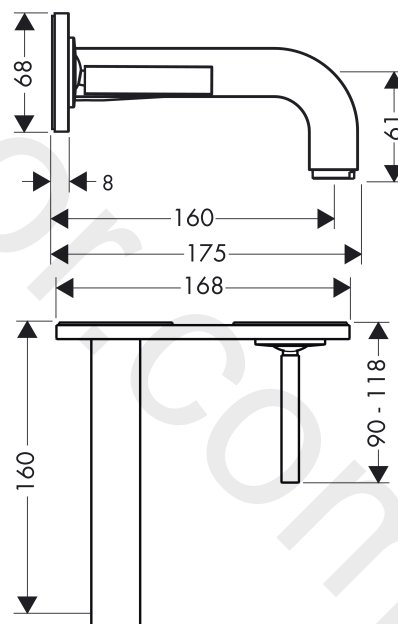

AXOR Citterio

Single lever basin mixer for concealed installation wall-mounted with pin handle, spout 160 mm and plate

Finish: **Chrome** Article Number: **39112007**

product features

- projection: 160 mm
- spray type: normal spray
- maximum flow rate at 3 bar: 5 l/min
- ceramic cartridge
- suitable for continuous flow water heaters
- non-closing waste set
- connection type: basic set
- connection dimension: DN15
- handle can be positioned on the right or left, depending on the basic set installation

Technology

Product image

Scale drawing

AXOR Citterio

Single lever basin mixer for concealed installation wall-mounted with pin handle, spout 160 mm and plate

Finish: **Chrome** Article Number: **39112007**

Flowchart

AXOR Citterio

Single lever basin mixer for concealed installation wall-mounted with pin handle, spout 160 mm and plate

Finish: **Chrome** Article Number: **39112007**

Installation examples

AXOR Citterio

Single lever basin mixer for concealed installation wall-mounted with pin handle, spout 160 mm and plate

Finish: **Chrome** Article Number: **39112007**

Exploded Drawing

Year of production: >07/18

AXOR Citterio