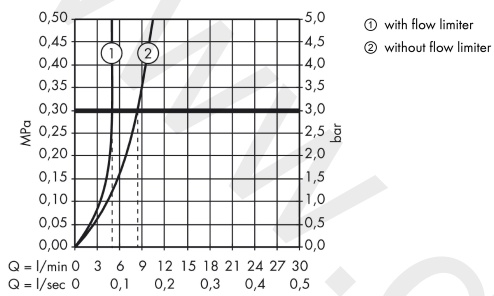

AXOR Citterio

Single lever basin mixer for concealed installation wall-mounted with pin handle, spout 160 mm and plate

Finish: **Chrome** Article Number: **39112007**

Flowchart