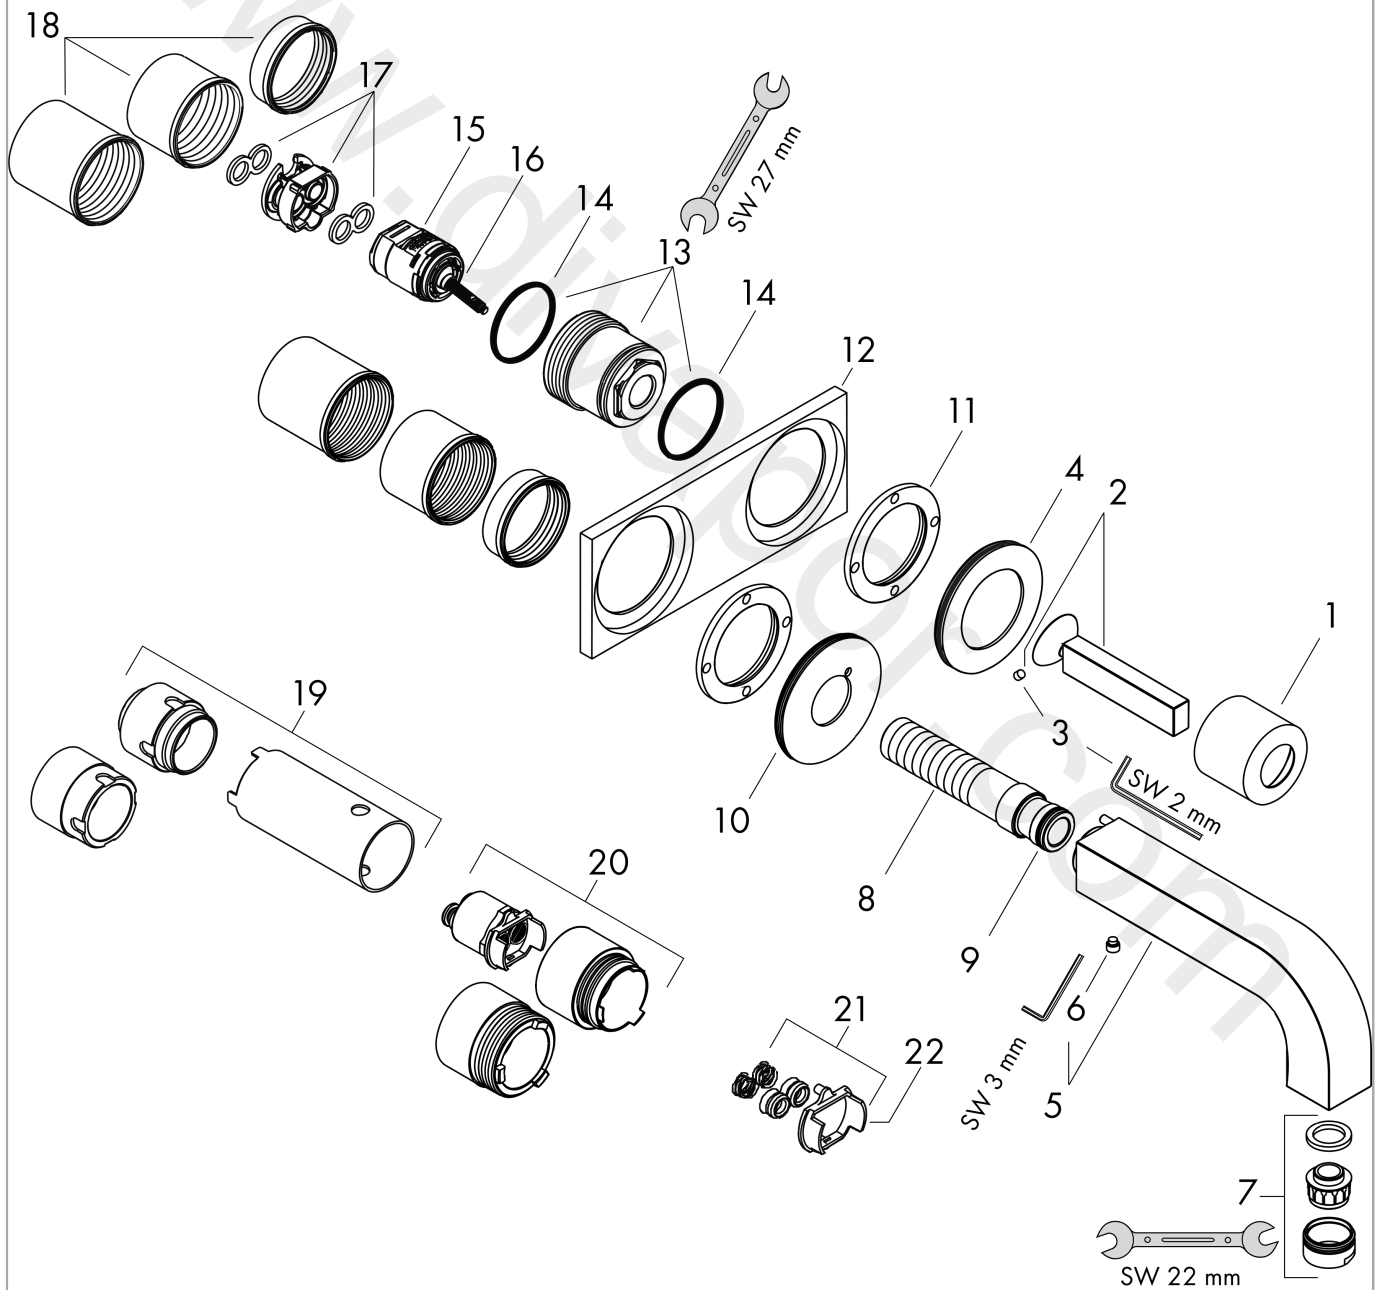

Installation examples

AXOR Citterio

Single lever basin mixer for concealed installation wall-mounted with pin handle, spout 160 mm and plate

Finish: **Chrome** Article Number: **39112000**

Exploded Drawing

Year of production: >01/10

AXOR Citterio

Single lever basin mixer for concealed installation wall-mounted with pin handle, spout 160 mm and plate

Finish: **Chrome** Article Number: **39112000**

Spare part list

Year of production: >01/10

Pos.		Article Number	Price	PU
1	flange	96908000	£ 43,00	1
2	handle	39092000	£ 137,00	1
3	hollow set screw M4x6	97767000	£ 3,30	1
4	escutcheon for handle	96912000	£ 51,00	1
5	spout 160 mm	97238000	£ 370,00	1
6	hollow set screw M6x6	97660000	£ 3,30	1
7	aerator M24x1 (5 l/min)	13185000	£ 22,30	1
8	connecting thread G½	97228000	£ 51,00	1
9	O-ring 16x2,5	98134000	£ 3,30	1
10	escutcheon for spout	97695000	£ 64,00	1
11	nut	97601000	£ 20,50	1
12	escutcheon	96914000	£ 224,00	1
13	nut	95645000	£ 43,00	1
14	O-ring 34x2	98383000	£ 6,10	1
15	cartridge, assy	96339000	£ 79,00	1
16	O-ring 21,95x1,78	95169000	£ 3,30	1
17	adapter for cartridge	95644000	£ 16,10	1
18	fixing set	97971000	£ 43,00	1
19	extension set 25 mm for 13622180	31971000	£ 169,00	1
20	extension set for 38111180	38982000	£ 173,00	1
21	conversion kit	95643000	£ 43,00	1
22	adapter for cartridge	97280000	£ 6,10	1
a	waste	50001000	£ 71,00	1
b	base body	13622180	£ 355,00	1
c	concealed item	38111180	-	1
d	adapter for exchanged connections	93561000	£ 275,00	1
e	service tool for disassembling the handle	92124000	£ 137,00	1
f	Grease	90920000	£ 16,10	1