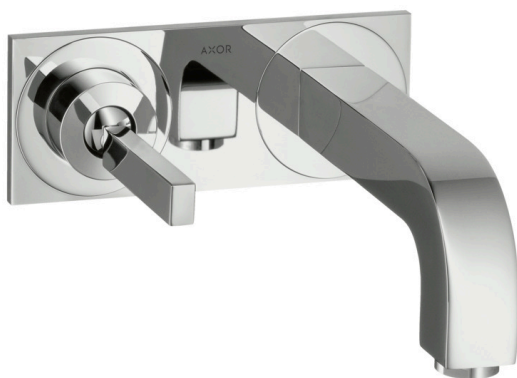

AXOR Citterio

Single lever basin mixer for concealed installation wall-mounted with pin handle, spout 160 mm and plate

Finish: **Chrome** Article Number: **39112000**

product features

- consists of: single lever basin mixer for concealed installation wall-mounted, waste set
- projection: 160 mm
- spray type: normal spray
- maximum flow rate at 3 bar: 5 l/min
- ceramic cartridge
- suitable for continuous flow water heaters
- non-closing waste set
- connection type: basic set
- connection dimension: DN15
- handle can be positioned on the right or left, depending on the basic set installation
- WRAS 1906108

Article Details

Price excl. VAT

925,00 £

Technology

Product image

Scale drawing

AXOR Citterio

Single lever basin mixer for concealed installation wall-mounted with pin handle, spout 160 mm and plate

Finish: **Chrome** Article Number: **39112000**

Flowchart

AXOR Citterio
Single lever basin mixer for concealed installation wall-mounted with pin handle, spout 160 mm and plate
Finish: **Chrome** Article Number: **39112000**

Installation examples

AXOR Citterio

Single lever basin mixer for concealed installation wall-mounted with pin handle, spout 160 mm and plate

Finish: **Chrome** Article Number: **39112000**

Exploded Drawing