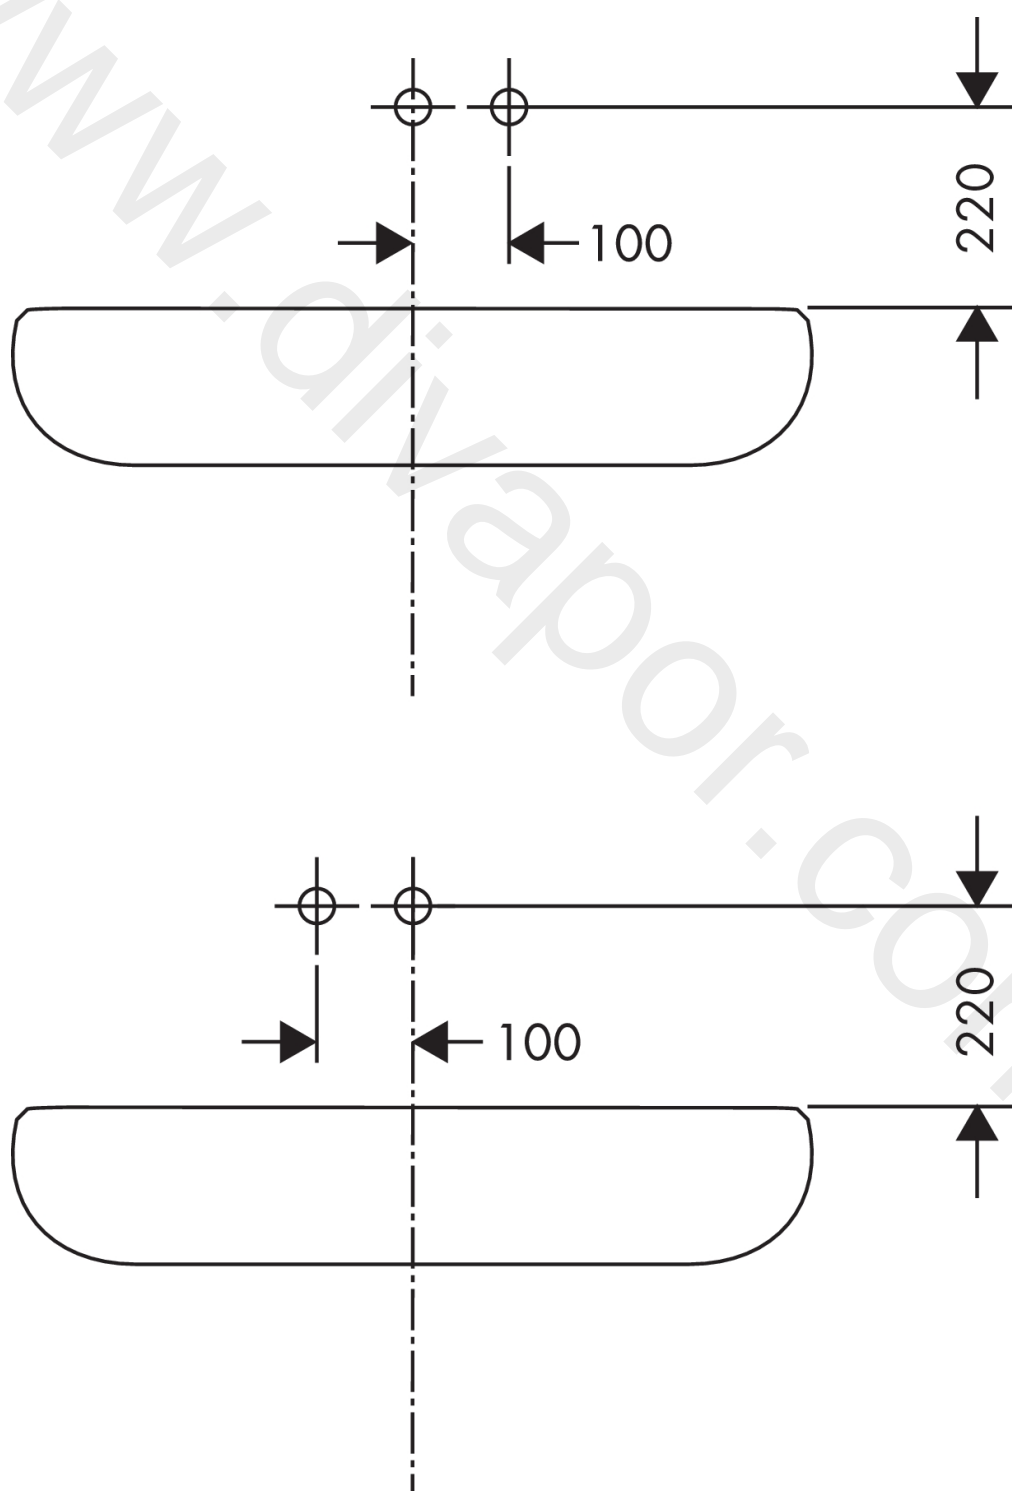

AXOR Citterio
Single lever basin mixer for concealed installation wall-mounted with pin handle, spout 160 mm and plate
Finish: **Chrome** Article Number: **39112000**

Installation examples