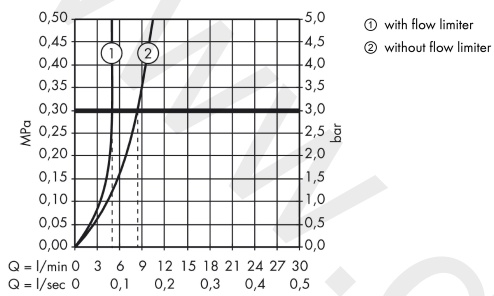

AXOR Citterio

Single lever basin mixer for concealed installation wall-mounted with pin handle, spout 160 mm and plate

Finish: **Chrome** Article Number: **39112000**

Flowchart