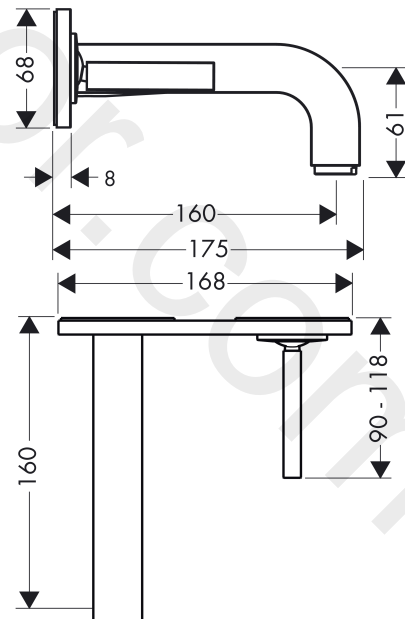

Scale drawing