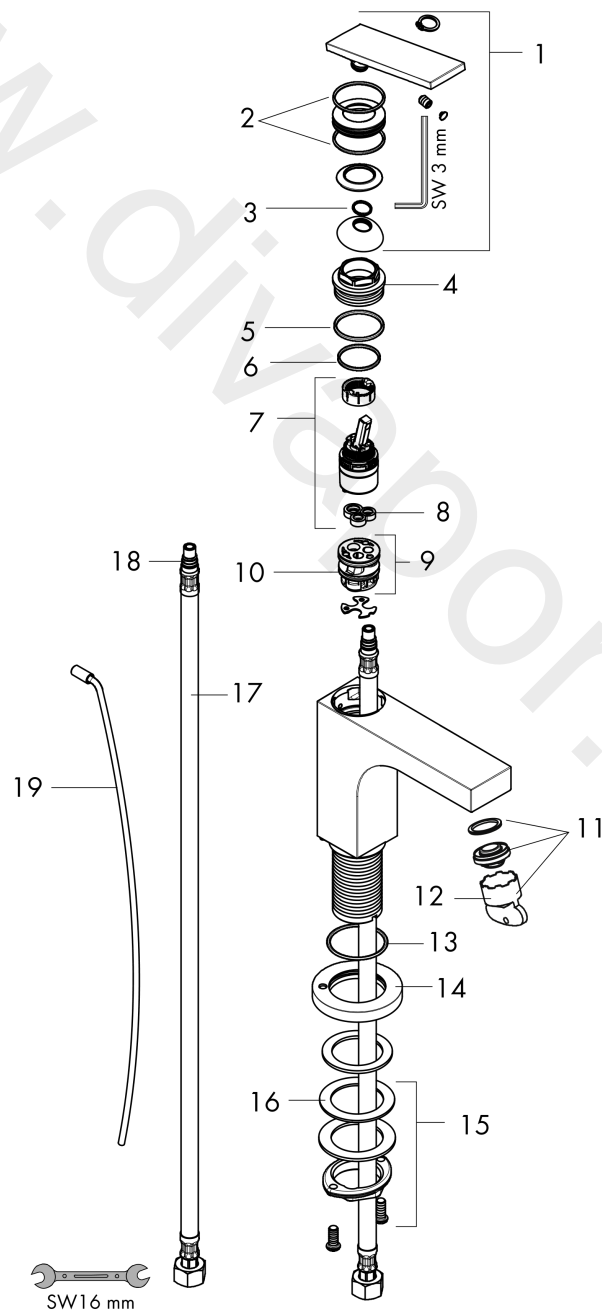

AXOR Citterio
Single lever basin mixer 160 with lever handle and pop-up waste set - rhombic cut
 Finish: **Chrome** Article Number: **39071001**

product features

- consists of: single lever basin mixer, waste set
- ComfortZone 160
- projection: 143 mm
- handle variant: lever handle
- spray type: laminar spray
- swiveling spray former
- maximum flow rate at 3 bar: 4,5 l/min
- ceramic cartridge
- suitable for continuous flow water heaters
- pop-up waste set G 1
- material waste set: metal
- connection type: G 3/8" compression
- connection dimension: DN15

Technology

Design awards

Product image

Scale drawing

AXOR Citterio
Single lever basin mixer 160 with lever handle and pop-up waste set - rhombic cut
Finish: **Chrome** Article Number: **39071001**

Exploded Drawing

Year of production: >08/21

AXOR Citterio
Single lever basin mixer 160 with lever handle and pop-up waste set - rhombic cut
 Finish: **Chrome** Article Number: **39071001**

Spare part list

Year of production: >08/21

Pos.		Article Number	Price	PU
1	handle	94383000	£ 137,00	1
2	O-ring 30x1,5	98433000	£ 3,30	1
3	O-ring 11x1	92924000	-	1
4	nut	94092000	£ 96,00	1
5	O-ring 29x2	98391000	£ 3,30	1
6	O-ring 25x1,5	98146000	£ 3,30	1
7	cartridge, assy	92900000	£ 64,00	1
8	seal	93383000	£ 13,30	1
9	adapter for cartridge	98866000	£ 35,00	1
10	O-ring 23x2	98398000	£ 3,30	1
11	aerator M24x1 (4,5 l/min)	92880000	£ 35,00	1
12	special tool	95290000	£ 9,00	1
13	O-ring 33x1,5	98164000	£ 3,30	1
14	escutcheon	95668000	£ 64,00	1
15	fixing set (Ø 32)	13961000	£ 25,00	1
16	lever collar	97548000	£ 3,30	1
17	connection hose 23½" M8x0,75 3/8"	98600001	-	1
18	O-ring 7x1,5	98422000	£ 3,30	1
19	pull rod	96923000	£ 35,00	1
a	pop up waste	88509000	-	1