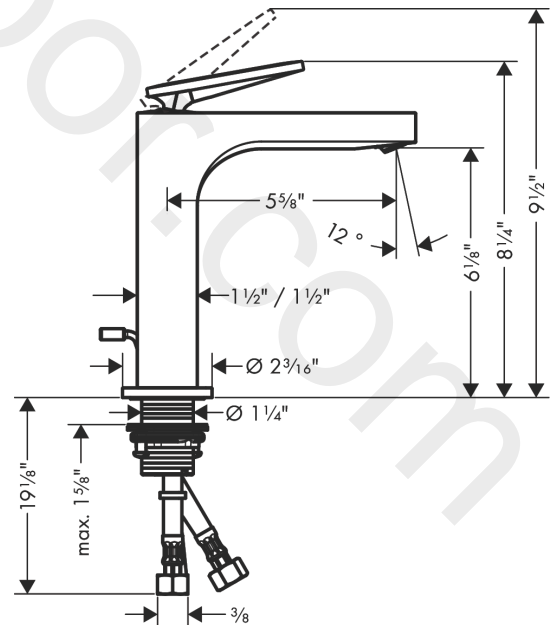

AXOR Citterio
Single lever basin mixer 160 with lever handle and pop-up waste set - rhombic cut
 Finish: **Chrome** Article Number: **39071001**

product features

- consists of: single lever basin mixer, waste set
- ComfortZone 160
- projection: 143 mm
- handle variant: lever handle
- spray type: laminar spray
- swiveling spray former
- maximum flow rate at 3 bar: 4,5 l/min
- ceramic cartridge
- suitable for continuous flow water heaters
- pop-up waste set G 1
- material waste set: metal
- connection type: G 3/8" compression
- connection dimension: DN15

Technology

Design awards

Product image

Scale drawing

AXOR Citterio
Single lever basin mixer 160 with lever handle and pop-up waste set - rhombic cut
Finish: **Chrome** Article Number: **39071001**

Exploded Drawing

Year of production: >08/21

AXOR Citterio
Single lever basin mixer 160 with lever handle and pop-up waste set - rhombic cut
 Finish: **Chrome** Article Number: **39071001**

Spare part list

Year of production: >08/21

Pos.		Article Number	Price	PU
1	handle	94383000	£ 137,00	1
2	O-ring 30x1,5	98433000	£ 3,30	1
3	O-ring 11x1	92924000	-	1
4	nut	94092000	£ 96,00	1
5	O-ring 29x2	98391000	£ 3,30	1
6	O-ring 25x1,5	98146000	£ 3,30	1
7	cartridge, assy	92900000	£ 64,00	1
8	seal	93383000	£ 13,30	1
9	adapter for cartridge	98866000	£ 35,00	1
10	O-ring 23x2	98398000	£ 3,30	1
11	aerator M24x1 (4,5 l/min)	92880000	£ 35,00	1
12	special tool	95290000	£ 9,00	1
13	O-ring 33x1,5	98164000	£ 3,30	1
14	escutcheon	95668000	£ 64,00	1
15	fixing set (Ø 32)	13961000	£ 25,00	1
16	lever collar	97548000	£ 3,30	1
17	connection hose 23½" M8x0,75 3/8"	98600001	-	1
18	O-ring 7x1,5	98422000	£ 3,30	1
19	pull rod	96923000	£ 35,00	1
a	pop up waste	88509000	-	1