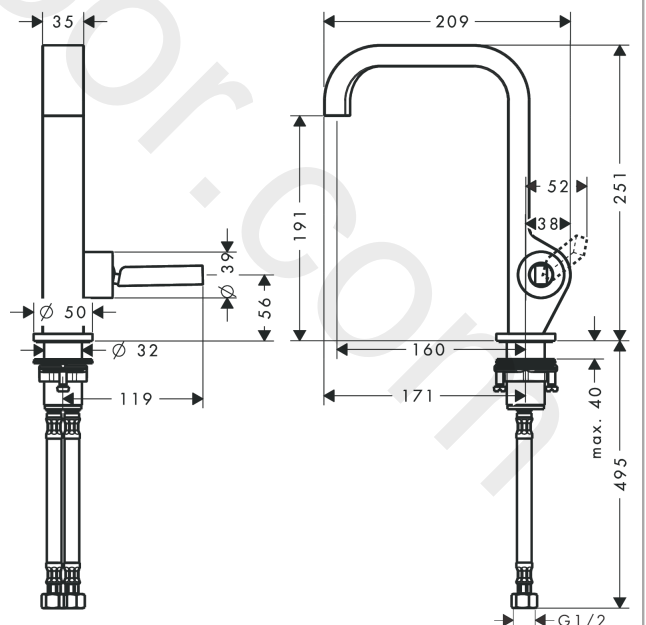

AXOR Citterio
Single lever basin mixer 190 without pull-rod
 Finish: **Chrome** Article Number: **39037003**

product features

- consists of: single lever basin mixer, waste set
- ComfortZone 190
- projection: 171 mm
- spout height: 191 mm
- handle variant: pin handle
- spray type: normal spray
- maximum flow rate at 3 bar: 5,2 l/min
- ceramic cartridge
- suitable for continuous flow water heaters
- non-closing waste set
- connection type: G 3/4 connections
- connection dimension: DN15
- handle position on the side: bottom-side at the base body (not suitable for wash bowls)

Technology

Product image

Scale drawing

AXOR Citterio
Single lever basin mixer 190 without pull-rod
 Finish: **Chrome** Article Number: **39037003**

Flowchart

AXOR Citterio
Single lever basin mixer 190 without pull-rod
Finish: **Chrome** Article Number: **39037003**

Exploded Drawing

Year of production: >05/19

AXOR Citterio
Single lever basin mixer 190 without pull-rod
 Finish: **Chrome** Article Number: **39037003**

Spare part list

Year of production: >05/19

Pos.		Article Number	Price	PU
1	cover cap	95681000	£ 43,00	1
2	O-ring 34x2	98383000	£ 6,10	1
3	handle	95682000	£ 110,00	1
4	hollow set screw M4x6	97767000	£ 3,30	1
5	nut	95683000	£ 35,00	1
6	O-Ring 30x2	98186000	£ 3,30	1
7	cartridge, assy	96339000	£ 79,00	1
8	O-ring 21,95x1,78	95169000	£ 3,30	1
9	aerator laminar M16,5x1 (5 l/min)	95382000	£ 43,00	1
10	special tool	98987000	£ 9,00	1
11	O-ring 7x2	98419000	£ 3,30	1
12	escutcheon	95685000	£ 79,00	1
13	O-ring 26x1,5	98390000	£ 3,30	1
14	fixing set (Ø 32)	13961000	£ 25,00	1
15	lever collar	97548000	£ 3,30	1
16	connection hose 600 mm M8x0,75 G3/8	96556000	£ 25,00	1
17	O-ring 7x1,5	98422000	£ 3,30	1
a	waste	50001000	£ 71,00	1
b	fixation extension 35 mm	13898000	£ 79,00	1
c	service tool for disassembling the handle	92124000	£ 137,00	1