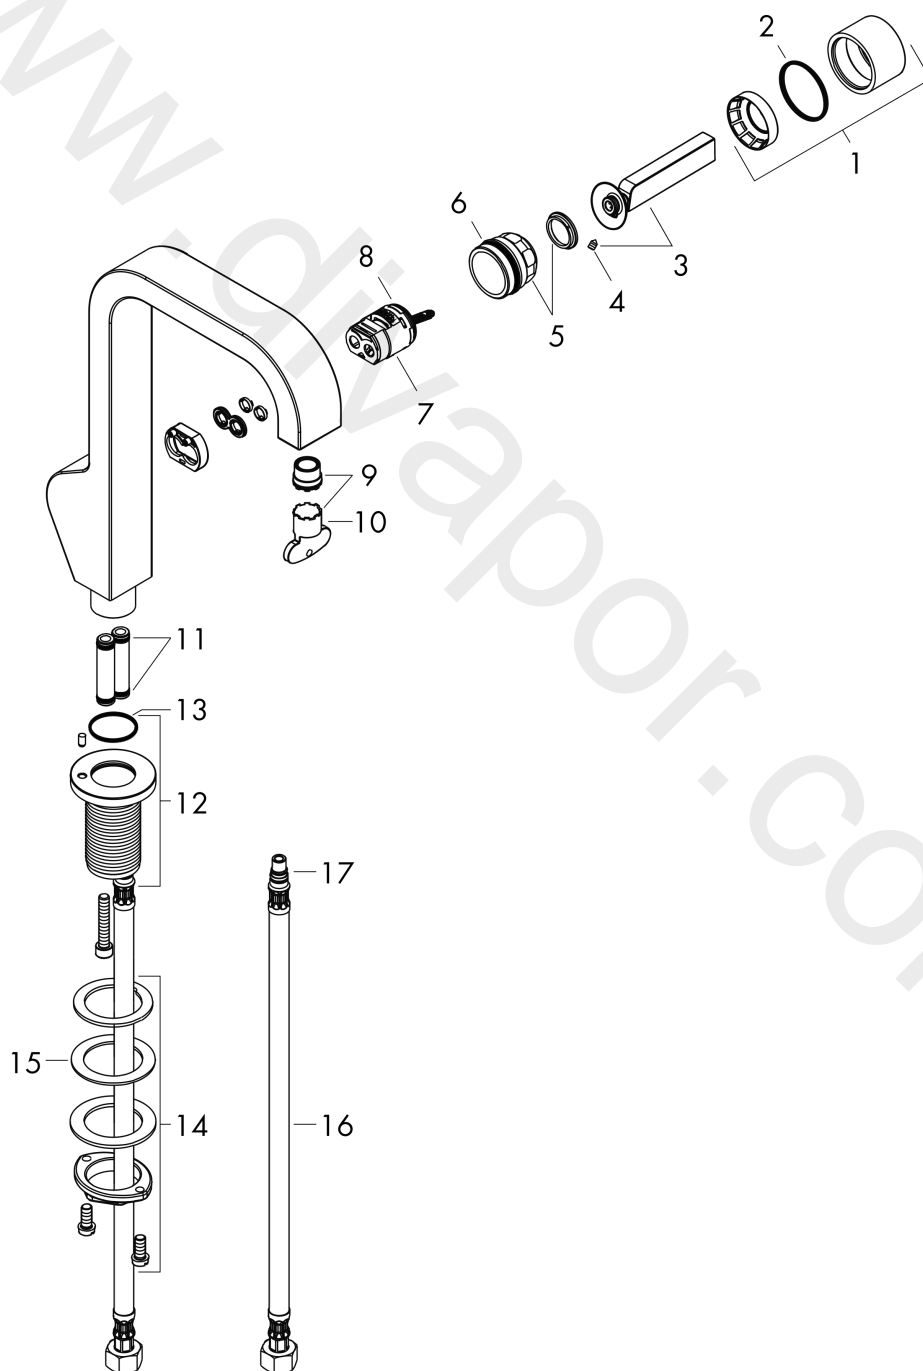

AXOR Citterio
Single lever basin mixer 190 without pull-rod
 Finish: **Chrome** Article Number: **39037003**

product features

- consists of: single lever basin mixer, waste set
- ComfortZone 190
- projection: 171 mm
- spout height: 191 mm
- handle variant: pin handle
- spray type: normal spray
- maximum flow rate at 3 bar: 5,2 l/min
- ceramic cartridge
- suitable for continuous flow water heaters
- non-closing waste set
- connection type: G 3/4 connections
- connection dimension: DN15
- handle position on the side: bottom-side at the base body (not suitable for wash bowls)

Technology

Product image

Scale drawing

AXOR Citterio
Single lever basin mixer 190 without pull-rod
 Finish: **Chrome** Article Number: **39037003**

Flowchart

AXOR Citterio
Single lever basin mixer 190 without pull-rod
Finish: **Chrome** Article Number: **39037003**

Exploded Drawing

Year of production: >05/19

AXOR Citterio
Single lever basin mixer 190 without pull-rod
 Finish: **Chrome** Article Number: **39037003**

Spare part list

Year of production: >05/19

Pos.		Article Number	Price	PU
1	cover cap	95681000	£ 43,00	1
2	O-ring 34x2	98383000	£ 6,10	1
3	handle	95682000	£ 110,00	1
4	hollow set screw M4x6	97767000	£ 3,30	1
5	nut	95683000	£ 35,00	1
6	O-Ring 30x2	98186000	£ 3,30	1
7	cartridge, assy	96339000	£ 79,00	1
8	O-ring 21,95x1,78	95169000	£ 3,30	1
9	aerator laminar M16,5x1 (5 l/min)	95382000	£ 43,00	1
10	special tool	98987000	£ 9,00	1
11	O-ring 7x2	98419000	£ 3,30	1
12	escutcheon	95685000	£ 79,00	1
13	O-ring 26x1,5	98390000	£ 3,30	1
14	fixing set (Ø 32)	13961000	£ 25,00	1
15	lever collar	97548000	£ 3,30	1
16	connection hose 600 mm M8x0,75 G3/8	96556000	£ 25,00	1
17	O-ring 7x1,5	98422000	£ 3,30	1
a	waste	50001000	£ 71,00	1
b	fixation extension 35 mm	13898000	£ 79,00	1
c	service tool for disassembling the handle	92124000	£ 137,00	1