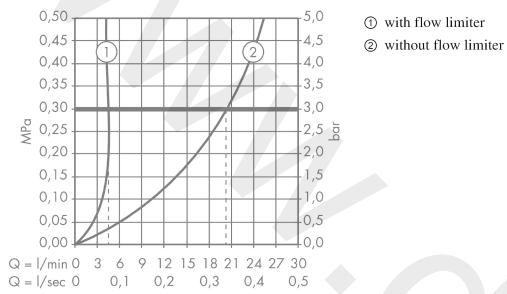

AXOR Citterio
Single lever basin mixer 190 without pull-rod
 Finish: **Chrome** Article Number: **39037003**

product features

- consists of: single lever basin mixer, waste set
- ComfortZone 190
- projection: 171 mm
- spout height: 191 mm
- handle variant: pin handle
- spray type: normal spray
- maximum flow rate at 3 bar: 5,2 l/min
- ceramic cartridge
- suitable for continuous flow water heaters
- non-closing waste set
- connection type: G 3/4 connections
- connection dimension: DN15
- handle position on the side: bottom-side at the base body (not suitable for wash bowls)

Technology

Product image

Scale drawing

AXOR Citterio
Single lever basin mixer 190 without pull-rod
 Finish: **Chrome** Article Number: **39037003**

Flowchart

AXOR Citterio
Single lever basin mixer 190 without pull-rod
Finish: **Chrome** Article Number: **39037003**