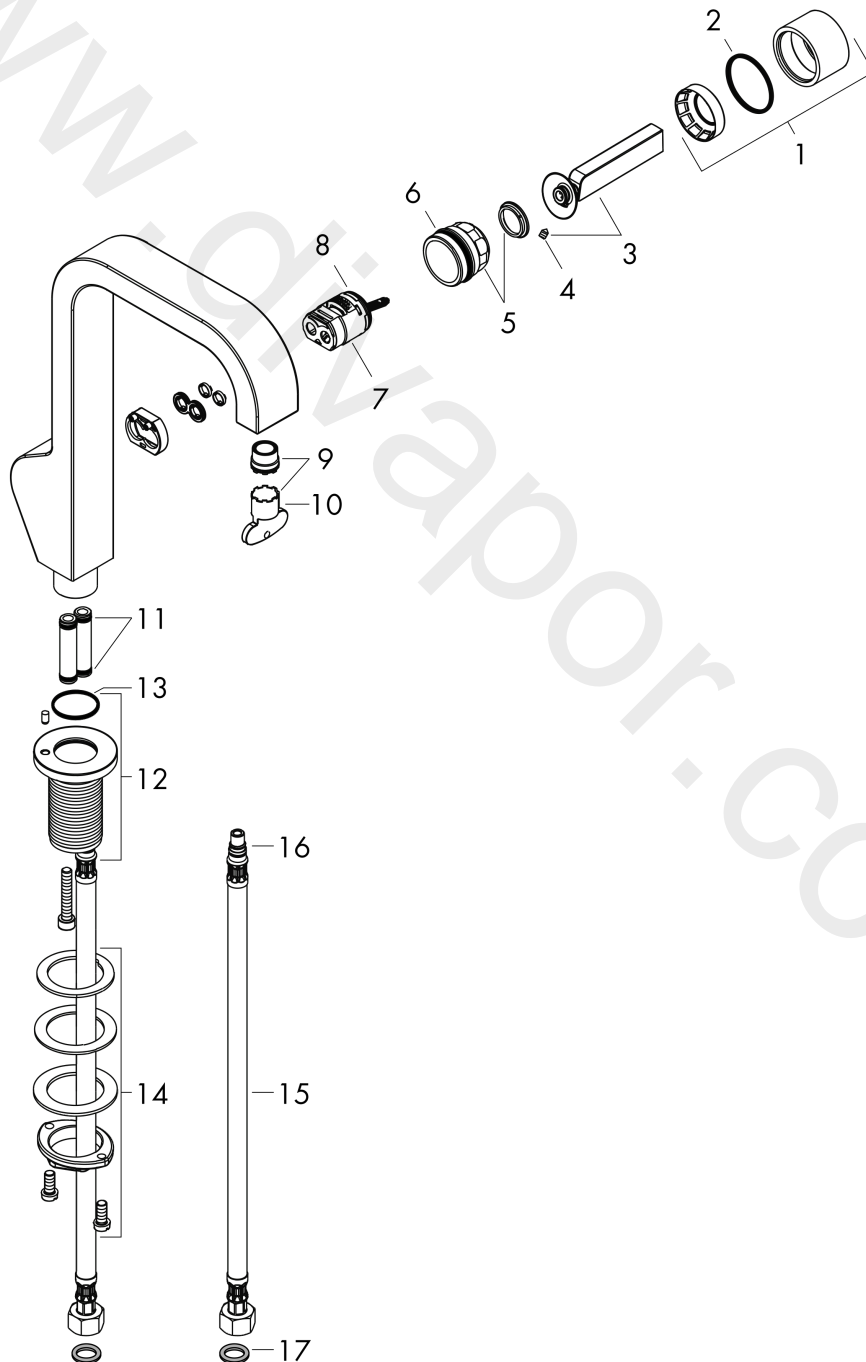

AXOR Citterio
Single lever basin mixer 190 with pin handle and waste set
Surfaces: Article Number: **39037000**

Exploded Drawing

Year of production: **06/10 - 07/14**

AXOR Citterio
Single lever basin mixer 190 with pin handle and waste set
 Surfaces: Article Number: **39037000**

Spare part list

Year of production: **06/10 - 07/14**

Pos.		Article Number	Price	PU
1	cover cap	95681000	£ 43,00	1
2	O-ring 34x2	98383000	£ 6,10	1
3	handle	95682000	£ 110,00	1
4	hollow set screw M4x6	97767000	£ 3,30	1
5	nut	95683000	£ 35,00	1
6	O-Ring 30x2	98186000	£ 3,30	1
7	cartridge, assy	96339000	£ 79,00	1
8	O-ring 21,95x1,78	95169000	£ 3,30	1
9	aerator laminar M16,5x1 (5 l/min)	95382000	£ 43,00	1
10	special tool	98987000	£ 9,00	1
11	O-ring 8x2	98112000	£ 3,30	1
12	escutcheon	95685000	£ 79,00	1
13	O-ring 26x1,5	98390000	£ 3,30	1
14	fixing set (Ø 32)	13961000	£ 25,00	1
15	connection hose 600 mm M10x1 G3/8	97398000	£ 35,00	1
16	O-ring 8x1,75	97827000	£ 3,30	1
17	sealing set	95581000	£ 6,10	1
a	fixation extension 35 mm	13898000	£ 79,00	1
b	service tool for disassembling the handle	92124000	£ 137,00	1