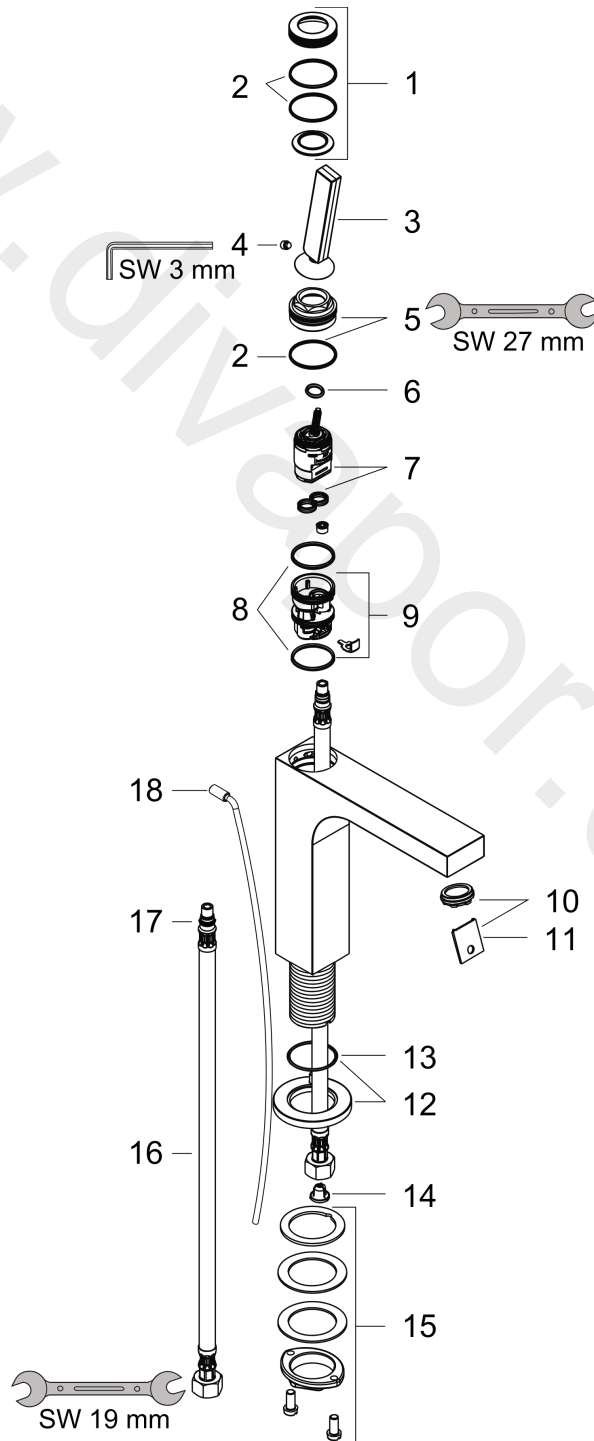

AXOR Citterio
Single lever basin mixer 90 with pin handle for hand wash basins with pop-up waste set
 Surfaces: Article Number: **39035000**

Exploded Drawing

Year of production: **06/10 - 12/10**

AXOR Citterio

Single lever basin mixer 90 with pin handle for hand wash basins with pop-up waste set

Surfaces: Article Number: **39035000**

Spare part list

Year of production: **06/10 - 12/10**

Pos.		Article Number	Price	PU
1	cover cap	95666000	£ 43,00	1
2	O-ring 30x1,5	98433000	£ 3,30	1
3	handle	39091000	£ 173,00	1
4	hollow set screw M6x6	97660000	£ 3,30	1
5	nut	95667000	£ 25,00	1
6	O-ring 9x2	98119000	£ 3,30	1
7	cartridge, assy	96339000	£ 79,00	1
8	O-ring 26x2	98147000	£ 3,30	1
9	adapter for cartridge	95289000	£ 25,00	1
10	aerator M24x1 (5 l/min)	95282000	£ 20,50	1
11	service tool	95661000	£ 6,10	1
12	escutcheon	95668000	£ 64,00	1
13	O-ring 33x1,5	98164000	£ 3,30	1
14	filter packing	95291000	£ 13,30	1
15	fixing set (Ø 32)	13961000	£ 25,00	1
16	connection hose 450 mm M8x0,75 G3/8	95141000	£ 35,00	1
17	O-ring 7x1,5	98422000	£ 3,30	1
18	pull rod	96923000	£ 35,00	1
a	fixation extension 35 mm	13898000	£ 79,00	1
b	pop up waste	94139000	£ 96,00	1
c	service tool for disassembling the handle	92124000	£ 137,00	1