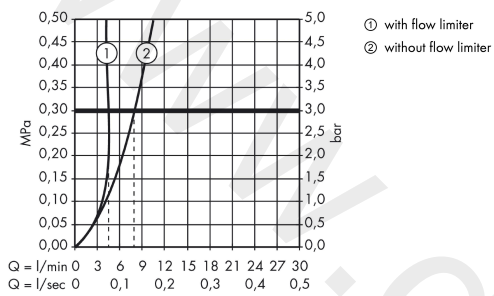

AXOR Citterio
Single lever basin mixer 90 with pin handle for hand wash basins with pop-up waste set
Finish: **Chrome** Article Number: **39035000**

Flowchart