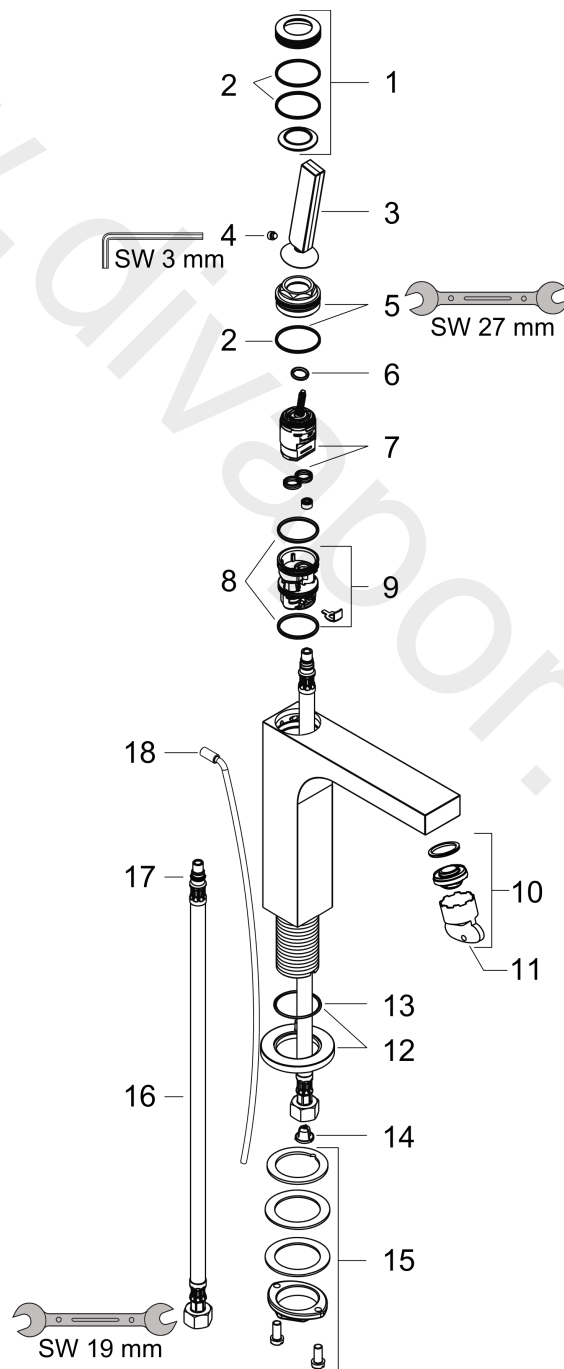

**AXOR Citterio**  
**Single lever basin mixer 90 with pin handle for hand wash basins with pop-up waste set**  
 Finish: **Chrome** Article Number: **39035000**

## Flowchart

**AXOR Citterio**  
**Single lever basin mixer 90 with pin handle for hand wash basins with pop-up waste set**  
Finish: **Chrome** Article Number: **39035000**

## Exploded Drawing

Year of production: >01/11

**AXOR Citterio**  
**Single lever basin mixer 90 with pin handle for hand wash basins with pop-up waste set**  
 Finish: **Chrome** Article Number: **39035000**

## Spare part list

Year of production: >01/11

Pos.		Article Number	Price	PU
1	cover cap	95666000	£ 43,00	1
2	O-ring 30x1,5	98433000	£ 3,30	1
3	handle	39091000	£ 173,00	1
4	hollow set screw M6x6	97660000	£ 3,30	1
5	nut	95667000	£ 25,00	1
6	O-ring 9x2	98119000	£ 3,30	1
7	cartridge, assy	96339000	£ 79,00	1
8	O-ring 26x2	98147000	£ 3,30	1
9	adapter for cartridge	95289000	£ 25,00	1
10	aerator M24x1 (5 l/min)	95282000	£ 20,50	1
11	special tool	95290000	£ 9,00	1
12	escutcheon	95668000	£ 64,00	1
13	O-ring 33x1,5	98164000	£ 3,30	1
14	filter packing	95291000	£ 13,30	1
15	fixing set (Ø 32)	13961000	£ 25,00	1
16	connection hose 450 mm M8x0,75 G3/8	97206000	£ 35,00	1
17	O-ring 7x1,5	98422000	£ 3,30	1
18	pull rod	96923000	£ 35,00	1
a	pop up waste	94139000	£ 96,00	1
b	fixation extension 35 mm	13898000	£ 79,00	1
c	service tool for disassembling the handle	92124000	£ 137,00	1