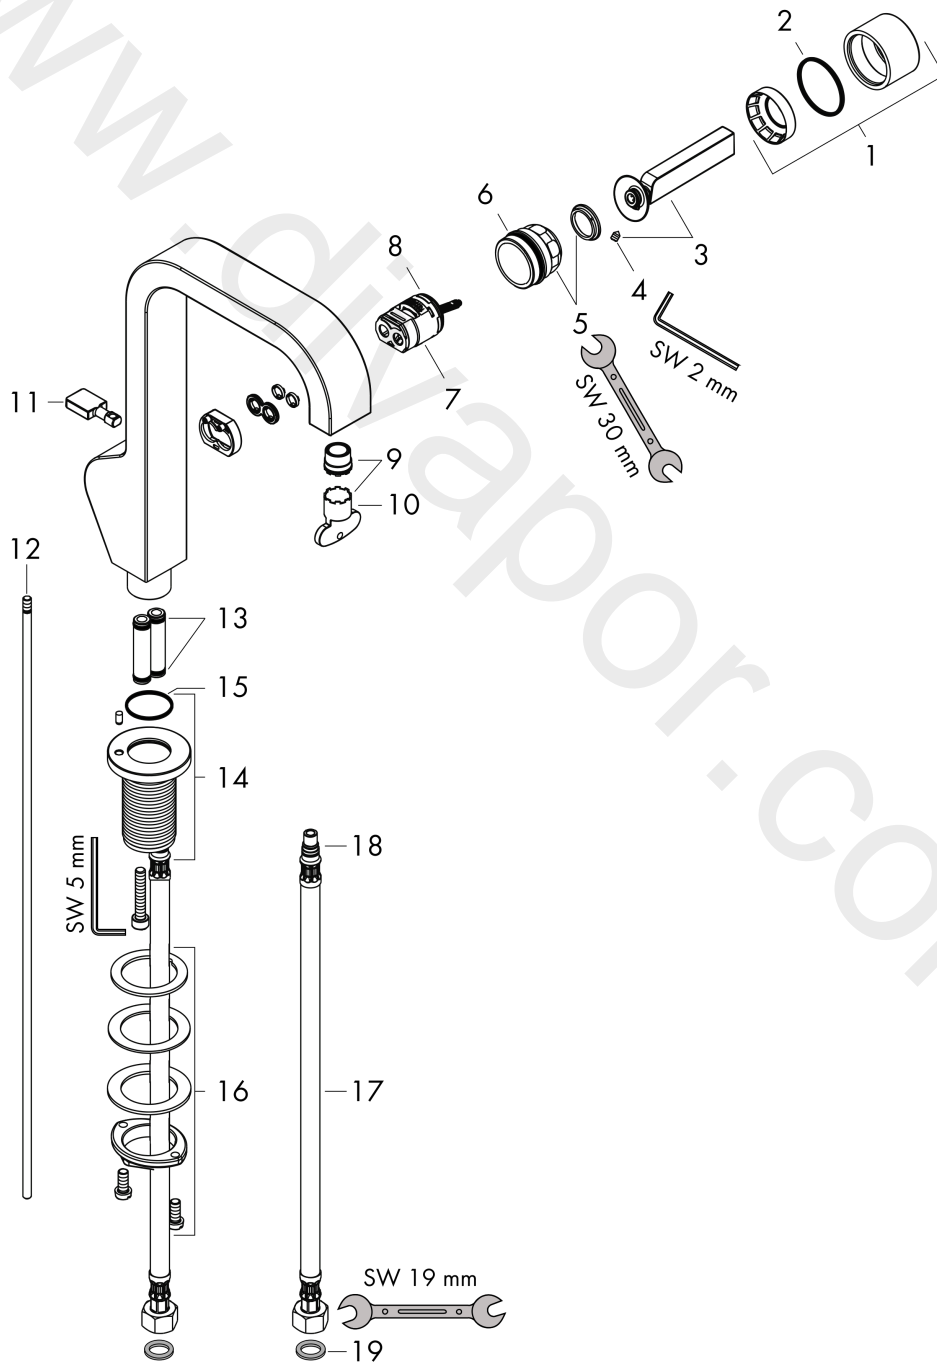

AXOR Citterio
Single lever basin mixer 190 with pin handle and pop-up waste set
 Surfaces: Article Number: **39034000**

Exploded Drawing

Year of production: **06/10 - 07/14**

AXOR Citterio
Single lever basin mixer 190 with pin handle and pop-up waste set
 Surfaces: Article Number: **39034000**

Spare part list

Year of production: **06/10 - 07/14**

Pos.		Article Number	Price	PU
1	cover cap	95681000	£ 43,00	1
2	O-ring 34x2	98383000	£ 6,10	1
3	handle	95682000	£ 110,00	1
4	hollow set screw M4x6	97767000	£ 3,30	1
5	nut	95683000	£ 35,00	1
6	O-Ring 30x2	98186000	£ 3,30	1
7	cartridge, assy	96339000	£ 79,00	1
8	O-ring 21,95x1,78	95169000	£ 3,30	1
9	aerator cpl.	93118000	£ 25,00	1
10	special tool	98987000	£ 9,00	1
11	diverter knob	95684000	£ 20,50	1
12	pull rod	95128000	£ 51,00	1
13	O-ring 7x2	98419000	£ 3,30	1
14	escutcheon	95685000	£ 79,00	1
15	O-ring 26x1,5	98390000	£ 3,30	1
16	fixing set (Ø 32)	13961000	£ 25,00	1
17	connection hose 600 mm M10x1 G3/8	97398000	£ 35,00	1
18	O-ring 8x1,75	97827000	£ 3,30	1
19	sealing set	95581000	£ 6,10	1
a	pop up waste	94139000	£ 96,00	1
b	fixation extension 35 mm	13898000	£ 79,00	1
c	service tool for disassembling the handle	92124000	£ 137,00	1