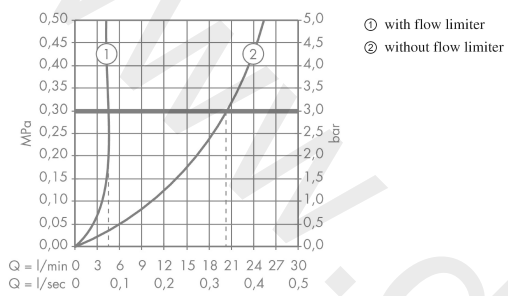

AXOR Citterio
Single lever basin mixer 190 with pin handle and pop-up waste set
Finish: **Chrome** Article Number: **39034000**

Flowchart