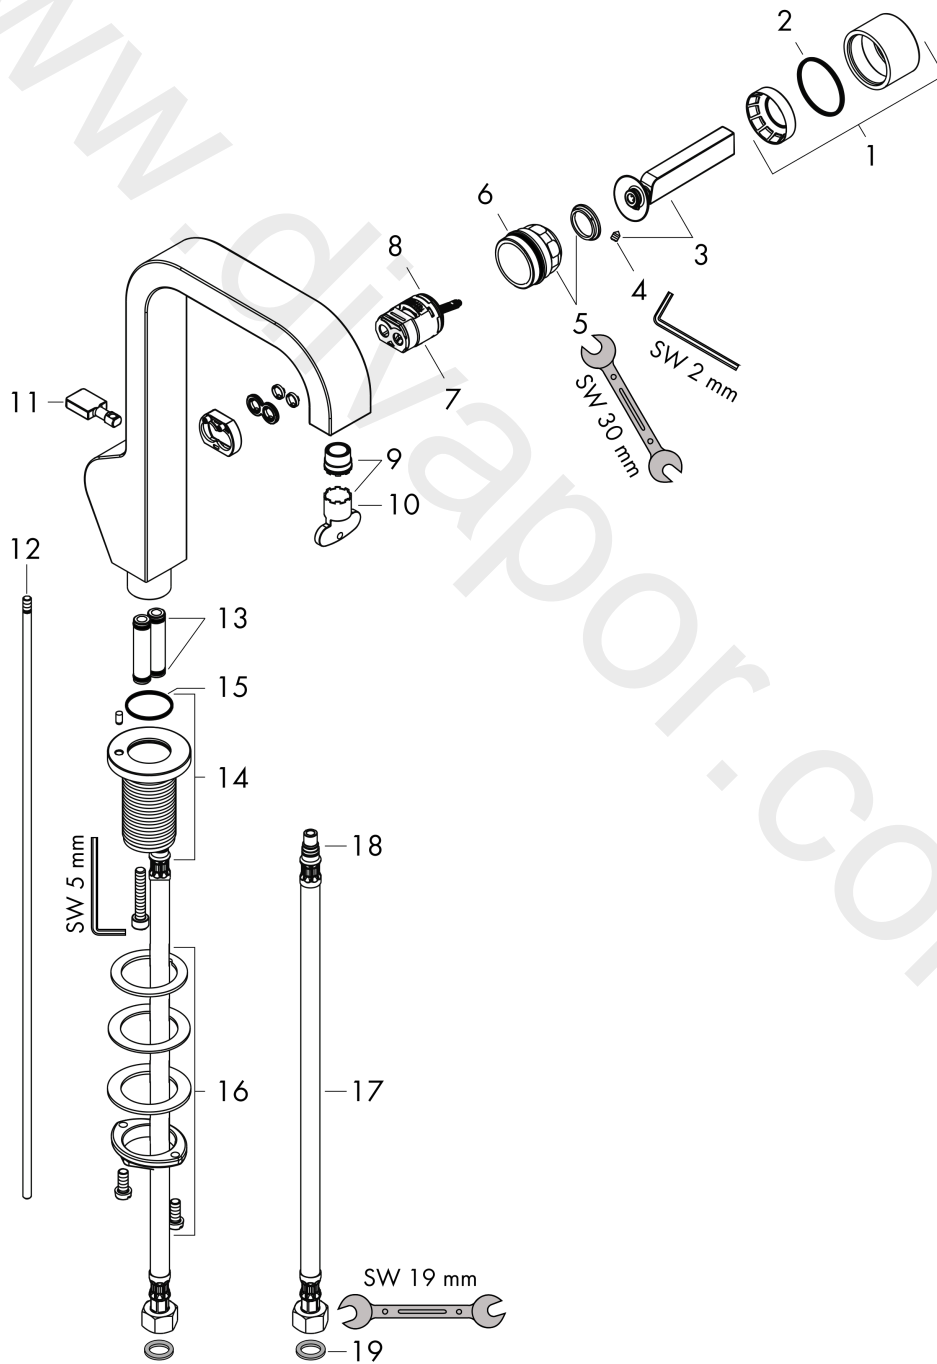

### Scale drawing

**AXOR Citterio**  
**Single lever basin mixer 190 with pin handle and pop-up waste set**  
Finish: **Chrome** Article Number: **39034000**

## Flowchart

**AXOR Citterio**  
**Single lever basin mixer 190 with pin handle and pop-up waste set**  
 Finish: **Chrome** Article Number: **39034000**

## Exploded Drawing

Year of production: >08/14

**AXOR Citterio**  
**Single lever basin mixer 190 with pin handle and pop-up waste set**  
 Finish: **Chrome** Article Number: **39034000**

## Spare part list

Year of production: >08/14

Pos.		Article Number	Price	PU
1	cover cap	95681000	£ 43,00	1
2	O-ring 34x2	98383000	£ 6,10	1
3	handle	95682000	£ 110,00	1
4	hollow set screw M4x6	97767000	£ 3,30	1
5	nut	95683000	£ 35,00	1
6	O-Ring 30x2	98186000	£ 3,30	1
7	cartridge, assy	96339000	£ 79,00	1
8	O-ring 21,95x1,78	95169000	£ 3,30	1
9	aerator cpl.	93118000	£ 25,00	1
10	special tool	98987000	£ 9,00	1
11	diverter knob	95684000	£ 20,50	1
12	pull rod	95128000	£ 51,00	1
13	O-ring 7x2	98419000	£ 3,30	1
14	escutcheon	95685000	£ 79,00	1
15	O-ring 26x1,5	98390000	£ 3,30	1
16	fixing set (Ø 32)	13961000	£ 25,00	1
17	connection hose 600 mm M8x0,75 G3/8	96556000	£ 25,00	1
18	O-ring 7x1,5	98422000	£ 3,30	1
19	sealing set	95581000	£ 6,10	1
a	pop up waste	94139000	£ 96,00	1
b	fixation extension 35 mm	13898000	£ 79,00	1
c	service tool for disassembling the handle	92124000	£ 137,00	1