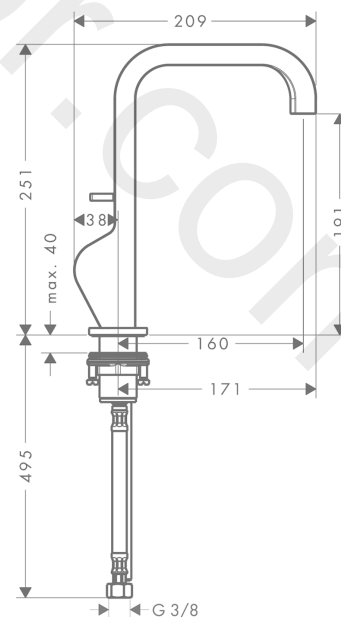

**AXOR Citterio**  
**Single lever basin mixer 190 with pin handle and pop-up waste set**  
 Finish: **Chrome** Article Number: **39034000**

### product features

- consists of: single lever basin mixer, waste set
- ComfortZone 190
- projection: 160 mm
- spout height: 191 mm
- handle variant: pin handle
- spray type: normal spray
- maximum flow rate at 3 bar: 5 l/min
- ceramic cartridge
- suitable for continuous flow water heaters
- pop-up waste set G 1¼
- connection type: G ¾ connections
- connection dimension: DN15
- handle position on the side: bottom-side at the base body (not suitable for wash bowls)
- WRAS 2109057
- WRAS 2109057 - Approval letter

### Scale drawing

**AXOR Citterio**  
**Single lever basin mixer 190 with pin handle and pop-up waste set**  
Finish: **Chrome** Article Number: **39034000**

## Spare part list

Year of production: >08/14

Pos.		Article Number	Price	PU
1	cover cap	95681000	£ 43,00	1
2	O-ring 34x2	98383000	£ 6,10	1
3	handle	95682000	£ 110,00	1
4	hollow set screw M4x6	97767000	£ 3,30	1
5	nut	95683000	£ 35,00	1
6	O-Ring 30x2	98186000	£ 3,30	1
7	cartridge, assy	96339000	£ 79,00	1
8	O-ring 21,95x1,78	95169000	£ 3,30	1
9	aerator cpl.	93118000	£ 25,00	1
10	special tool	98987000	£ 9,00	1
11	diverter knob	95684000	£ 20,50	1
12	pull rod	95128000	£ 51,00	1
13	O-ring 7x2	98419000	£ 3,30	1
14	escutcheon	95685000	£ 79,00	1
15	O-ring 26x1,5	98390000	£ 3,30	1
16	fixing set (Ø 32)	13961000	£ 25,00	1
17	connection hose 600 mm M8x0,75 G3/8	96556000	£ 25,00	1
18	O-ring 7x1,5	98422000	£ 3,30	1
19	sealing set	95581000	£ 6,10	1
a	pop up waste	94139000	£ 96,00	1
b	fixation extension 35 mm	13898000	£ 79,00	1
c	service tool for disassembling the handle	92124000	£ 137,00	1