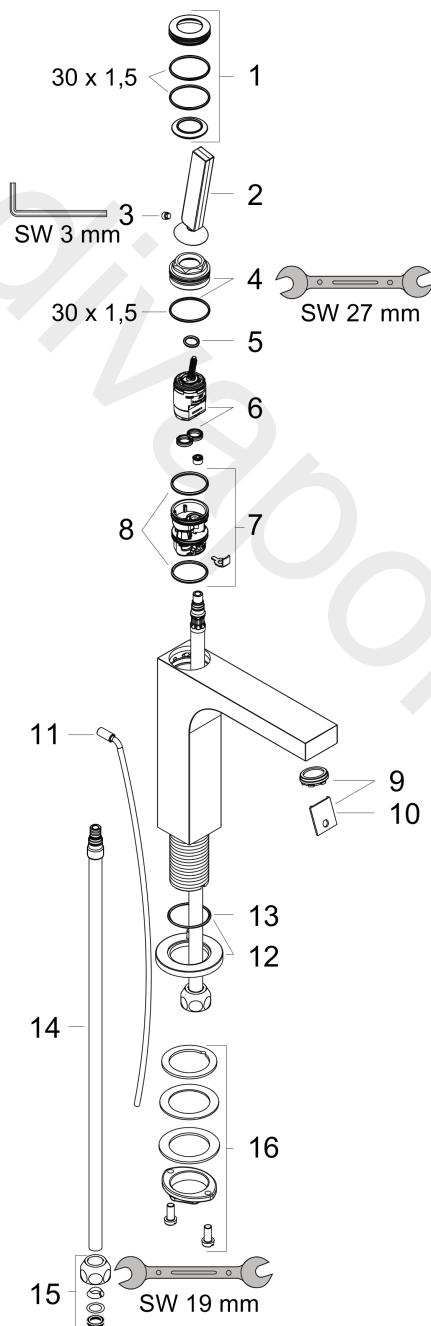

AXOR Citterio
Single lever basin mixer 180 with pop-up waste set and copper pipes
 Surfaces: Article Number: **39033000**

Exploded Drawing

Year of production: **06/10 - 12/10**

AXOR Citterio
Single lever basin mixer 180 with pop-up waste set and copper pipes
 Surfaces: Article Number: **39033000**

Spare part list

Year of production: **06/10 - 12/10**

Pos.		Article Number	Price	PU
1	cover cap	95666000	£ 43,00	1
2	handle	39091000	£ 173,00	1
3	hollow set screw M6x6	97660000	£ 3,30	1
4	nut	95667000	£ 25,00	1
5	O-ring 9x2	98119000	£ 3,30	1
6	cartridge, assy	96339000	£ 79,00	1
7	adapter for cartridge	95289000	£ 25,00	1
8	O-ring 26x2	98147000	£ 3,30	1
9	aerator M24x1 (5 l/min)	95282000	£ 20,50	1
10	service tool	95661000	£ 6,10	1
11	pull rod	96923000	£ 35,00	1
12	escutcheon	95668000	£ 64,00	1
13	O-ring 33x1,5	98164000	£ 3,30	1
14	supply pipe 450 mm	96638000	£ 64,00	1
15	squeezing connection	94158000	£ 9,00	1
16	fixing set (Ø 32)	13961000	£ 25,00	1
a	fixation extension 35 mm	13898000	£ 79,00	1
b	service tool for disassembling the handle	92124000	£ 137,00	1
-	cover	13959000	£ 64,00	1