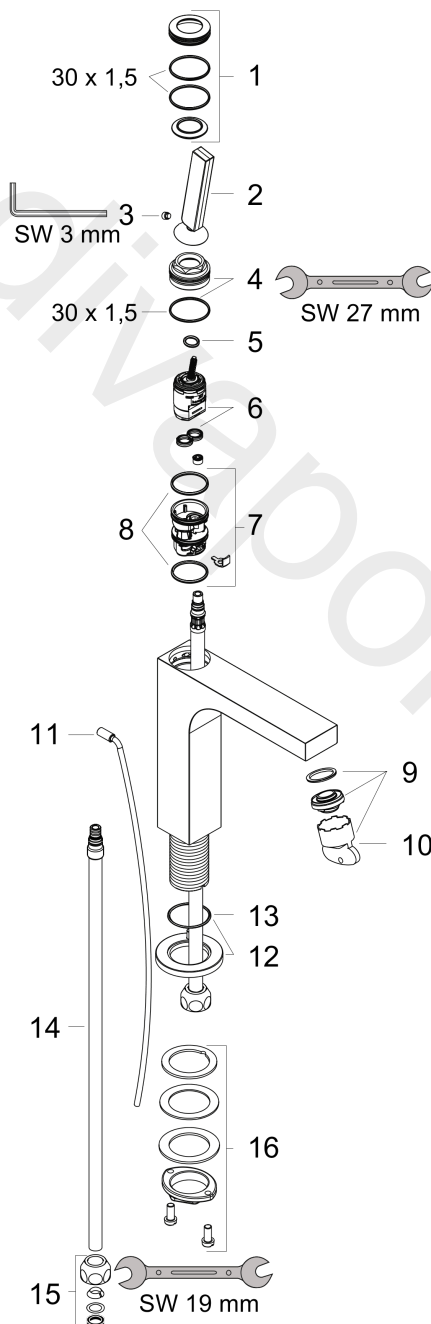

AXOR Citterio
Single lever basin mixer 180 with pop-up waste set and copper pipes
 Surfaces: Article Number: **39033000**

Exploded Drawing

Year of production: **01/11 - 01/18**

AXOR Citterio
Single lever basin mixer 180 with pop-up waste set and copper pipes
 Surfaces: Article Number: **39033000**

Spare part list

Year of production: **01/11 - 01/18**

Pos.		Article Number	Price	PU
1	cover cap	95666000	£ 43,00	1
2	handle	39091000	£ 173,00	1
3	hollow set screw M6x6	97660000	£ 3,30	1
4	nut	95667000	£ 25,00	1
5	O-ring 9x2	98119000	£ 3,30	1
6	cartridge, assy	96339000	£ 79,00	1
7	adapter for cartridge	95289000	£ 25,00	1
8	O-ring 26x2	98147000	£ 3,30	1
9	aerator M24x1 (5 l/min)	95282000	£ 20,50	1
10	special tool	95290000	£ 9,00	1
11	pull rod	96923000	£ 35,00	1
12	escutcheon	95668000	£ 64,00	1
13	O-ring 33x1,5	98164000	£ 3,30	1
14	supply pipe 450 mm	96638000	£ 64,00	1
15	squeezing connection	94158000	£ 9,00	1
16	fixing set (Ø 32)	13961000	£ 25,00	1
a	fixation extension 35 mm	13898000	£ 79,00	1
b	service tool for disassembling the handle	92124000	£ 137,00	1
c	cover	13959000	£ 64,00	1