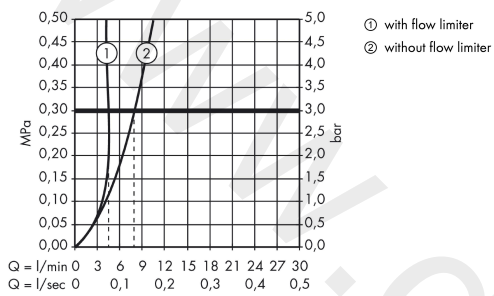

AXOR Citterio
Single lever basin mixer 160 with pin handle and waste set
Finish: **Brushed Bronze** Article Number: **39032140**

Flowchart