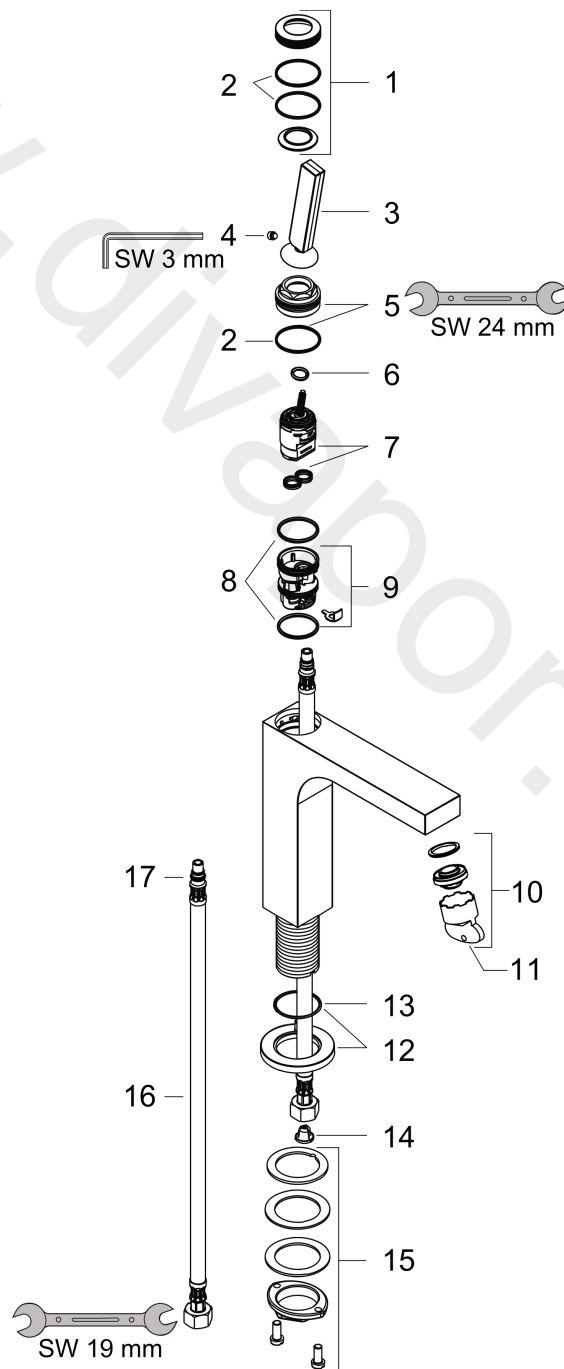

**AXOR Citterio**  
**Single lever basin mixer 160 with pin handle and waste set**  
 Finish: **Brushed Bronze** Article Number: **39032140**

## Flowchart

**AXOR Citterio**  
**Single lever basin mixer 160 with pin handle and waste set**  
Finish: **Brushed Bronze** Article Number: **39032140**

## Exploded Drawing

Year of production: >11/16

**AXOR Citterio**  
**Single lever basin mixer 160 with pin handle and waste set**  
 Finish: **Brushed Bronze** Article Number: **39032140**

## Spare part list

Year of production: >11/16

Pos.		Article Number	Price	PU
1	cover cap	95666140	-	1
2	O-ring 30x1,5	98433000	£ 3,30	1
3	handle	39091140	£ 260,00	1
4	hollow set screw M6x6	97660000	£ 3,30	1
5	nut	95667000	£ 25,00	1
6	O-ring 9x2	98119000	£ 3,30	1
7	cartridge, assy	96339000	£ 79,00	1
8	O-ring 26x2	98147000	£ 3,30	1
9	adapter for cartridge	95289000	£ 25,00	1
10	aerator M24x1 (5 l/min)	95282000	£ 20,50	1
11	special tool	95290000	£ 9,00	1
12	escutcheon	95668140	-	1
13	O-ring 33x1,5	98164000	£ 3,30	1
14	filter packing	95291000	£ 13,30	1
15	fixing set (Ø 32)	13961000	£ 25,00	1
16	connection hose 450 mm M8x0,75 G3/8	97206000	£ 35,00	1
17	O-ring 7x1,5	98422000	£ 3,30	1
a	waste	50001140	£ 106,56	1
b	fixation extension 35 mm	13898000	£ 79,00	1
c	service tool for disassembling the handle	92124000	£ 137,00	1