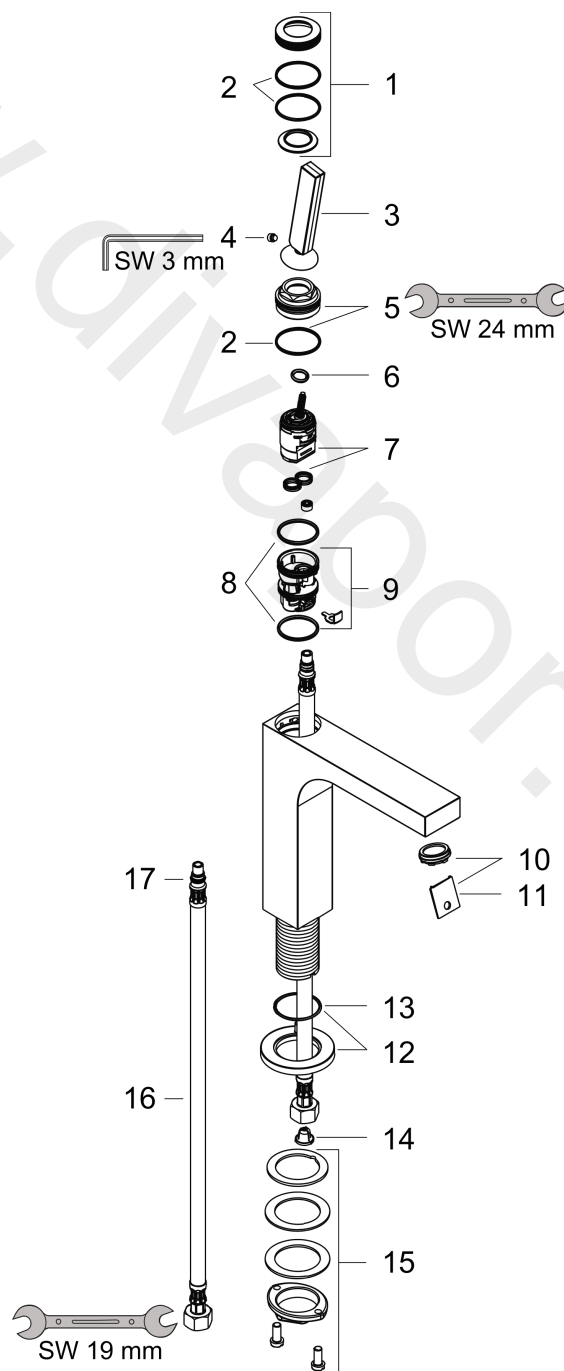

AXOR Citterio
Single lever basin mixer 160 with pin handle and waste set
Surfaces: Article Number: **39032000**

Exploded Drawing

Year of production: **06/10 - 12/10**

AXOR Citterio
Single lever basin mixer 160 with pin handle and waste set
 Surfaces: Article Number: **39032000**

Spare part list

Year of production: **06/10 - 12/10**

Pos.		Article Number	Price	PU
1	cover cap	95666000	£ 43,00	1
2	O-ring 30x1,5	98433000	£ 3,30	1
3	handle	39091000	£ 173,00	1
4	hollow set screw M6x6	97660000	£ 3,30	1
5	nut	95667000	£ 25,00	1
6	O-ring 9x2	98119000	£ 3,30	1
7	cartridge, assy	96339000	£ 79,00	1
8	adapter for cartridge	95289000	£ 25,00	1
9	O-ring 26x2	98147000	£ 3,30	1
10	aerator M24x1 (5 l/min)	95282000	£ 20,50	1
11	service tool	95661000	£ 6,10	1
12	escutcheon	95668000	£ 64,00	1
13	O-ring 33x1,5	98164000	£ 3,30	1
14	filter packing	95291000	£ 13,30	1
15	fixing set (Ø 32)	13961000	£ 25,00	1
16	connection hose 450 mm M8x0,75 G3/8	95141000	£ 35,00	1
17	O-ring 7x1,5	98422000	£ 3,30	1
a	waste	50001000	£ 71,00	1
b	fixation extension 35 mm	13898000	£ 79,00	1
c	service tool for disassembling the handle	92124000	£ 137,00	1