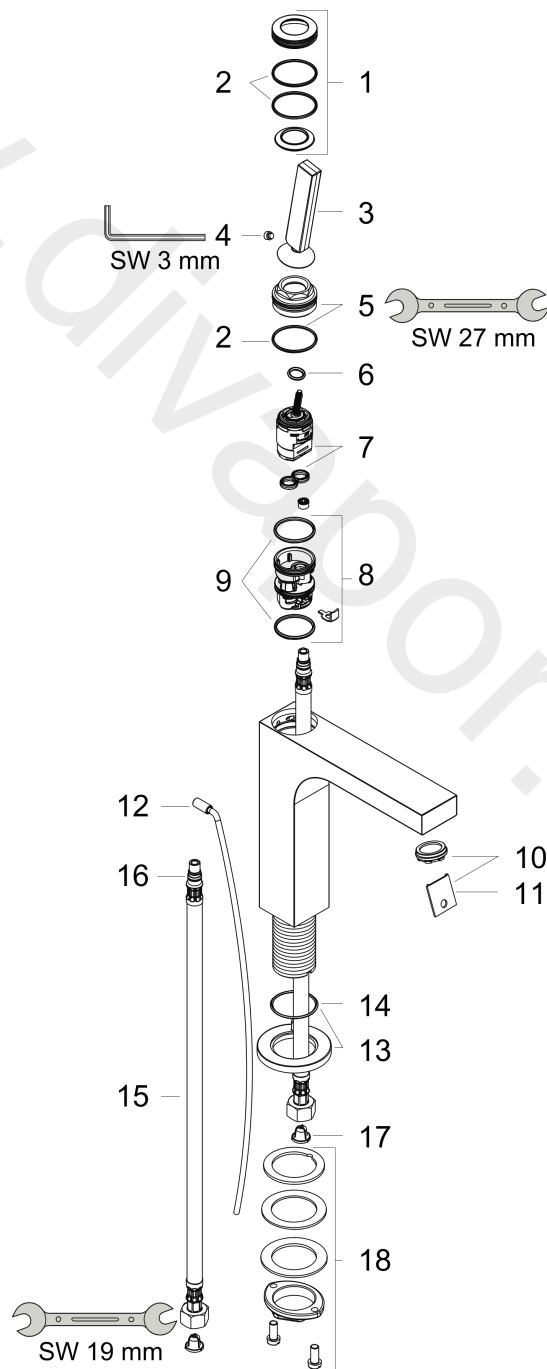

AXOR Citterio
Single lever basin mixer 160 with pin handle and pop-up waste set
Surfaces: Article Number: **39031000**

Exploded Drawing

Year of production: **06/10 - 12/10**

AXOR Citterio
Single lever basin mixer 160 with pin handle and pop-up waste set
 Surfaces: Article Number: **39031000**

Spare part list

Year of production: **06/10 - 12/10**

Pos.		Article Number	Price	PU
1	cover cap	95666000	£ 43,00	1
2	O-ring 30x1,5	98433000	£ 3,30	1
3	handle	39091000	£ 173,00	1
4	hollow set screw M6x6	97660000	£ 3,30	1
5	nut	95667000	£ 25,00	1
6	O-ring 9x2	98119000	£ 3,30	1
7	cartridge, assy	96339000	£ 79,00	1
8	adapter for cartridge	95289000	£ 25,00	1
9	O-ring 26x2	98147000	£ 3,30	1
10	aerator M24x1 (5 l/min)	95282000	£ 20,50	1
11	service tool	95661000	£ 6,10	1
12	pull rod	96923000	£ 35,00	1
13	escutcheon	95668000	£ 64,00	1
14	O-ring 33x1,5	98164000	£ 3,30	1
15	connection hose 450 mm M8x0,75 G3/8	95141000	£ 35,00	1
16	O-ring 7x1,5	98422000	£ 3,30	1
17	filter packing	95291000	£ 13,30	1
18	fixing set (Ø 32)	13961000	£ 25,00	1
a	fixation extension 35 mm	13898000	£ 79,00	1
b	service tool for disassembling the handle	92124000	£ 137,00	1