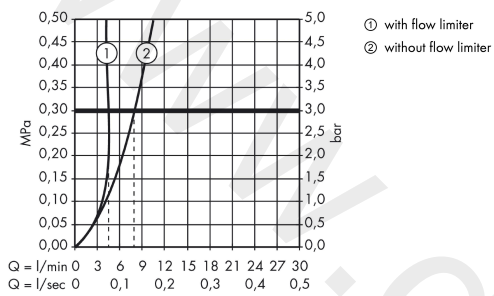

AXOR Citterio
Single lever basin mixer 160 with pin handle and pop-up waste set
 Finish: **Chrome** Article Number: **39031000**

Flowchart

AXOR Citterio
Single lever basin mixer 160 with pin handle and pop-up waste set
Finish: **Chrome** Article Number: **39031000**

Exploded Drawing

Year of production: >01/11

AXOR Citterio
Single lever basin mixer 160 with pin handle and pop-up waste set
 Finish: **Chrome** Article Number: **39031000**

Spare part list

Year of production: >01/11