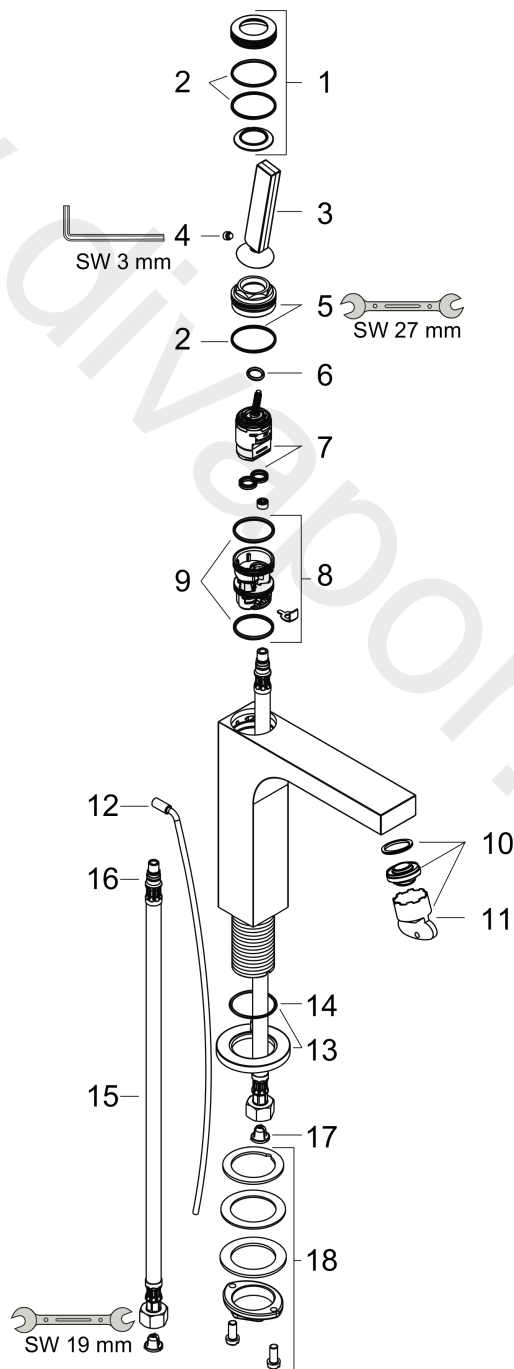

AXOR Citterio
Single lever basin mixer 160 with pin handle and pop-up waste set
 Finish: **Chrome** Article Number: **39031000**

Flowchart

AXOR Citterio
Single lever basin mixer 160 with pin handle and pop-up waste set
Finish: **Chrome** Article Number: **39031000**

Exploded Drawing

Year of production: >01/11

AXOR Citterio
Single lever basin mixer 160 with pin handle and pop-up waste set
 Finish: **Chrome** Article Number: **39031000**

Spare part list

Year of production: >01/11

Pos.		Article Number	Price	PU
1	cover cap	95666000	£ 43,00	1
2	O-ring 30x1,5	98433000	£ 3,30	1
3	handle	39091000	£ 173,00	1
4	hollow set screw M6x6	97660000	£ 3,30	1
5	nut	95667000	£ 25,00	1
6	O-ring 9x2	98119000	£ 3,30	1
7	cartridge, assy	96339000	£ 79,00	1
8	adapter for cartridge	95289000	£ 25,00	1
9	O-ring 26x2	98147000	£ 3,30	1
10	aerator M24x1 (5 l/min)	95282000	£ 20,50	1
11	special tool	95290000	£ 9,00	1
12	pull rod	96923000	£ 35,00	1
13	escutcheon	95668000	£ 64,00	1
14	O-ring 33x1,5	98164000	£ 3,30	1
15	connection hose 600 mm M8x0,75 G3/8	96556000	£ 25,00	1
16	O-ring 7x1,5	98422000	£ 3,30	1
17	filter packing	95291000	£ 13,30	1
18	fixing set (Ø 32)	13961000	£ 25,00	1
a	fixation extension 35 mm	13898000	£ 79,00	1
b	service tool for disassembling the handle	92124000	£ 137,00	1