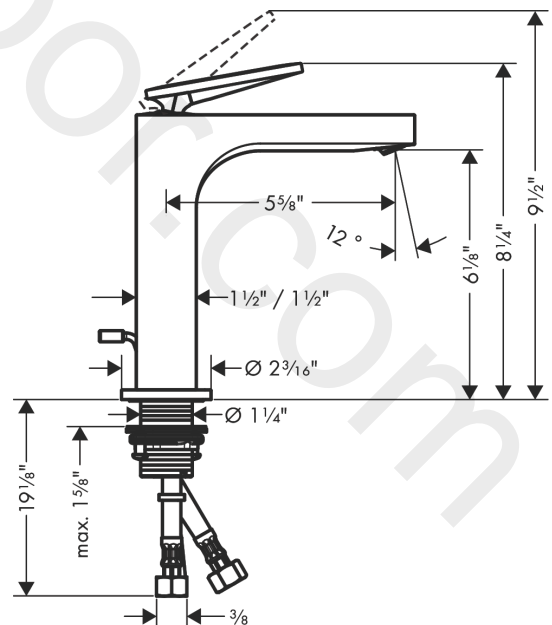

**AXOR Citterio**  
**Single lever basin mixer 160 with lever handle and pop-up waste set**  
 Finish: **Chrome** Article Number: **39023001**

## product features

- consists of: single lever basin mixer, waste set
- ComfortZone 160
- projection: 143 mm
- handle variant: lever handle
- spray type: laminar spray
- swiveling spray former
- maximum flow rate at 3 bar: 4,5 l/min
- ceramic cartridge
- suitable for continuous flow water heaters
- pop-up waste set G 1
- material waste set: metal
- connection type: G 3/8" compression
- connection dimension: DN15

## Scale drawing

**AXOR Citterio**  
**Single lever basin mixer 160 with lever handle and pop-up waste set**  
 Finish: **Chrome** Article Number: **39023001**

## Spare part list

Year of production: >08/21

Pos.		Article Number	Price	PU
1	handle	94091000	£ 137,00	1
2	O-ring 30x1,5	98433000	£ 3,30	1
3	O-ring 11x1	92924000	-	1
4	nut	94092000	£ 96,00	1
5	O-ring 29x2	98391000	£ 3,30	1
6	O-ring 25x1,5	98146000	£ 3,30	1
7	cartridge, assy	92900000	£ 64,00	1
8	seal	93383000	£ 13,30	1
9	adapter for cartridge	98866000	£ 35,00	1
10	O-ring 23x2	98398000	£ 3,30	1
11	aerator M24x1 (4,5 l/min)	92880000	£ 35,00	1
12	special tool	95290000	£ 9,00	1
13	O-ring 33x1,5	98164000	£ 3,30	1
14	escutcheon	95668000	£ 64,00	1
15	fixing set (Ø 32)	13961000	£ 25,00	1
16	lever collar	97548000	£ 3,30	1
17	connection hose 23½" M8x0,75 3/8"	98600001	-	1
18	O-ring 7x1,5	98422000	£ 3,30	1
19	pull rod	96923000	£ 35,00	1
a	pop up waste	88509000	-	1