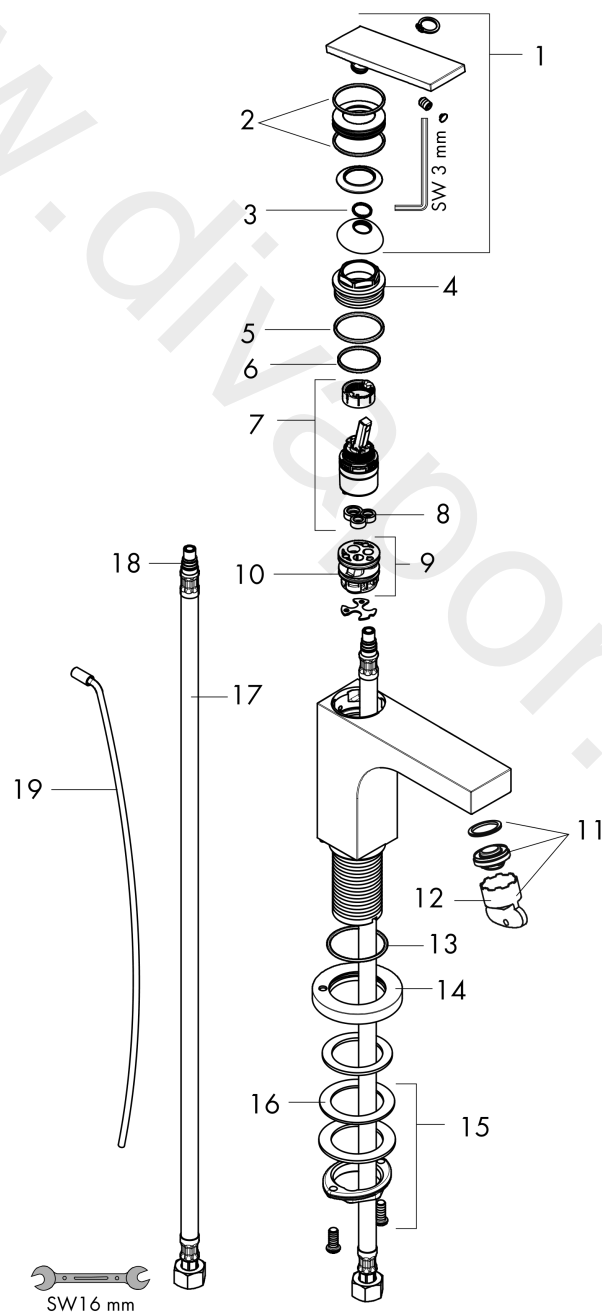

## product features

- consists of: single lever basin mixer, waste set
- ComfortZone 160
- projection: 143 mm
- handle variant: lever handle
- spray type: laminar spray
- swiveling spray former
- maximum flow rate at 3 bar: 4,5 l/min
- ceramic cartridge
- suitable for continuous flow water heaters
- pop-up waste set G 1
- material waste set: metal
- connection type: G 3/8" compression
- connection dimension: DN15

## Scale drawing

**AXOR Citterio**  
**Single lever basin mixer 160 with lever handle and pop-up waste set**  
 Finish: **Chrome** Article Number: **39023001**

## Exploded Drawing

Year of production: >08/21

**AXOR Citterio**  
**Single lever basin mixer 160 with lever handle and pop-up waste set**  
 Finish: **Chrome** Article Number: **39023001**

## Spare part list

Year of production: >08/21

Pos.		Article Number	Price	PU
1	handle	94091000	£ 137,00	1
2	O-ring 30x1,5	98433000	£ 3,30	1
3	O-ring 11x1	92924000	-	1
4	nut	94092000	£ 96,00	1
5	O-ring 29x2	98391000	£ 3,30	1
6	O-ring 25x1,5	98146000	£ 3,30	1
7	cartridge, assy	92900000	£ 64,00	1
8	seal	93383000	£ 13,30	1
9	adapter for cartridge	98866000	£ 35,00	1
10	O-ring 23x2	98398000	£ 3,30	1
11	aerator M24x1 (4,5 l/min)	92880000	£ 35,00	1
12	special tool	95290000	£ 9,00	1
13	O-ring 33x1,5	98164000	£ 3,30	1
14	escutcheon	95668000	£ 64,00	1
15	fixing set (Ø 32)	13961000	£ 25,00	1
16	lever collar	97548000	£ 3,30	1
17	connection hose 23½" M8x0,75 3/8"	98600001	-	1
18	O-ring 7x1,5	98422000	£ 3,30	1
19	pull rod	96923000	£ 35,00	1
a	pop up waste	88509000	-	1