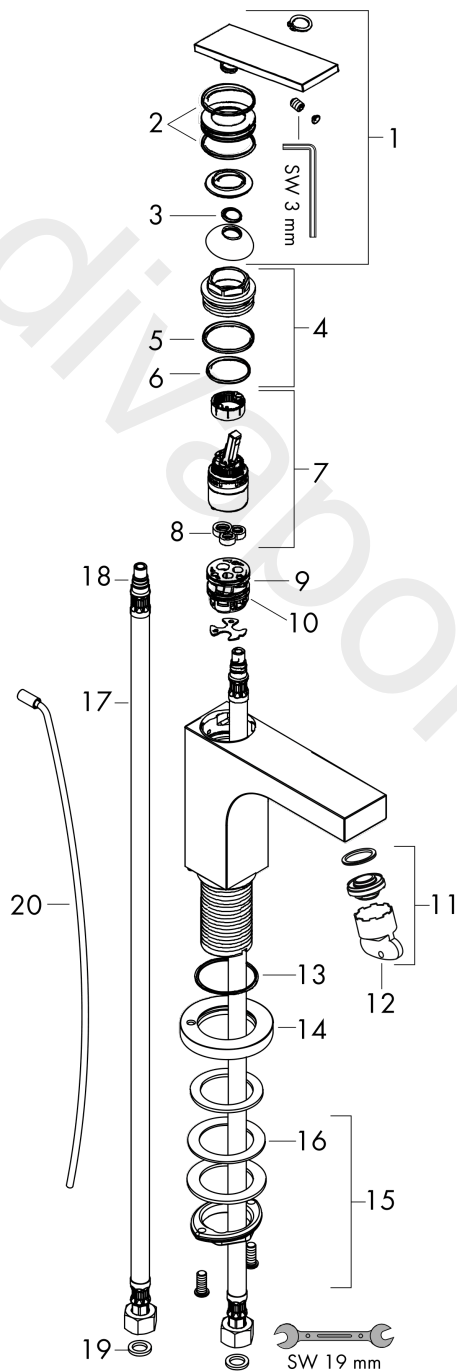

AXOR Citterio
Single lever basin mixer 160 with lever handle and pop-up waste set
 Finish: **Chrome** Article Number: **39023000**

product features

- consists of: single lever basin mixer, waste set
- ComfortZone 160
- projection: 143 mm
- spout height: 156 mm
- handle variant: lever handle
- spray type: laminar spray
- swiveling spray former
- maximum flow rate at 3 bar: 5 l/min
- ceramic cartridge
- suitable for continuous flow water heaters
- pop-up waste set G 1¼
- connection type: G ¾ connections
- connection dimension: DN15
- EU taxonomy: max. 6 l/min - Substantial Contribution (SC) possible
- WRAS 2110094
- WRAS 2110094 - Approval letter

Flowchart

AXOR Citterio
Single lever basin mixer 160 with lever handle and pop-up waste set
 Finish: **Chrome** Article Number: **39023000**

Exploded Drawing

Year of production: >04/21

AXOR Citterio
Single lever basin mixer 160 with lever handle and pop-up waste set
 Finish: **Chrome** Article Number: **39023000**

Spare part list

Year of production: >04/21

Pos.		Article Number	Price	PU
1	handle	94091000	£ 137,00	1
2	O-ring 30x1,5	98433000	£ 3,30	1
3	O-ring 11x1	92924000	-	1
4	nut	94092000	£ 96,00	1
5	O-ring 29x2	98391000	£ 3,30	1
6	O-ring 25x1,5	98146000	£ 3,30	1
7	cartridge, assy	92900000	£ 64,00	1
8	seal	93383000	£ 13,30	1
9	adapter for cartridge	98866000	£ 35,00	1
10	O-ring 23x2	98398000	£ 3,30	1
11	aerator M24x1 (5 l/min)	95282000	£ 20,50	1
12	special tool	95290000	£ 9,00	1
13	O-ring 33x1,5	98164000	£ 3,30	1
14	escutcheon	95668000	£ 64,00	1
15	fixing set (Ø 32)	13961000	£ 25,00	1
16	lever collar	97548000	£ 3,30	1
17	connection hose 600 mm M8x0,75 G3/8	96556000	£ 25,00	1
18	O-ring 7x1,5	98422000	£ 3,30	1
19	sealing set	95581000	£ 6,10	1
20	pull rod	96923000	£ 35,00	1
a	pop up waste	51302000	£ 115,00	1
b	fixation extension 35 mm	13898000	£ 79,00	1