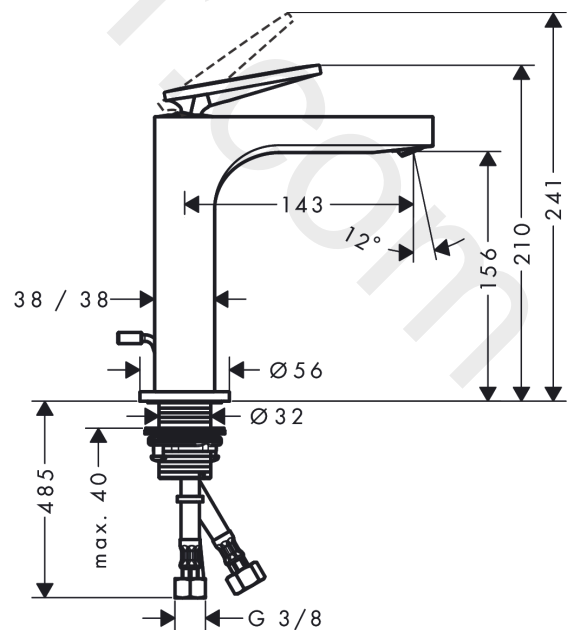

Scale drawing