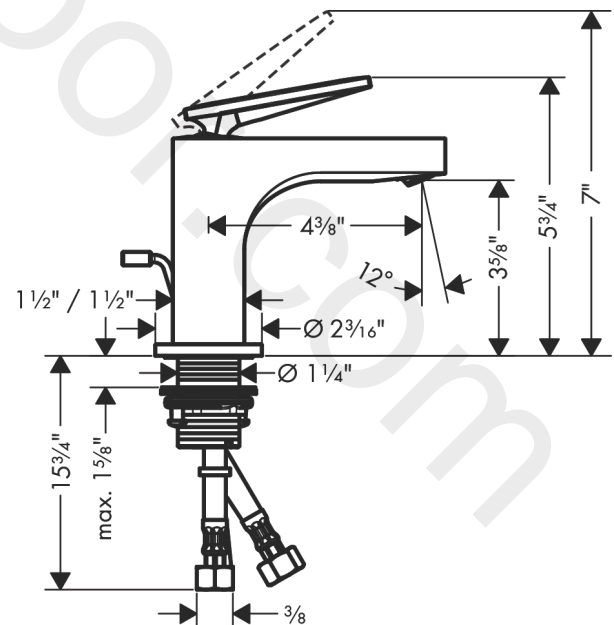

## AXOR Citterio

Single lever basin mixer 90 with lever handle for hand wash basins with pop-up waste set

Finish: **Chrome** Article Number: **39022001**

### product features

- consists of: single lever basin mixer, waste set
- ComfortZone 90
- projection: 112 mm
- handle variant: lever handle
- spray type: laminar spray
- swiveling spray former
- maximum flow rate at 3 bar: 4,5 l/min
- ceramic cartridge
- suitable for continuous flow water heaters
- pop-up waste set G 1
- material waste set: metal
- connection type: G 3/8 compression
- connection dimension: DN15

### Scale drawing

**AXOR Citterio**  
**Single lever basin mixer 90 with lever handle for hand wash basins with pop-up waste set**  
Finish: **Chrome** Article Number: **39022001**

### Spare part list

Year of production: >08/21

Pos.		Article Number	Price	PU
1	handle	94091000	£ 137,00	1
2	O-ring 30x1,5	98433000	£ 3,30	1
3	O-ring 11x1	92924000	-	1
4	nut	94092000	£ 96,00	1
5	O-ring 29x2	98391000	£ 3,30	1
6	O-ring 25x1,5	98146000	£ 3,30	1
7	cartridge, assy	92900000	£ 64,00	1
8	seal	93383000	£ 13,30	1
9	adapter for cartridge	98866000	£ 35,00	1
10	O-ring 23x2	98398000	£ 3,30	1
11	aerator M24x1 (4,5 l/min)	92880000	£ 35,00	1
12	special tool	95290000	£ 9,00	1
13	O-ring 33x1,5	98164000	£ 3,30	1
14	escutcheon	95668000	£ 64,00	1
15	fixing set (Ø 32)	13961000	£ 25,00	1
16	lever collar	97548000	£ 3,30	1
17	connection hose 23½" M8x0,75 3/8"	98600001	-	1
18	O-ring 7x1,5	98422000	£ 3,30	1
19	pull rod	96923000	£ 35,00	1
a	pop up waste	88509000	-	1