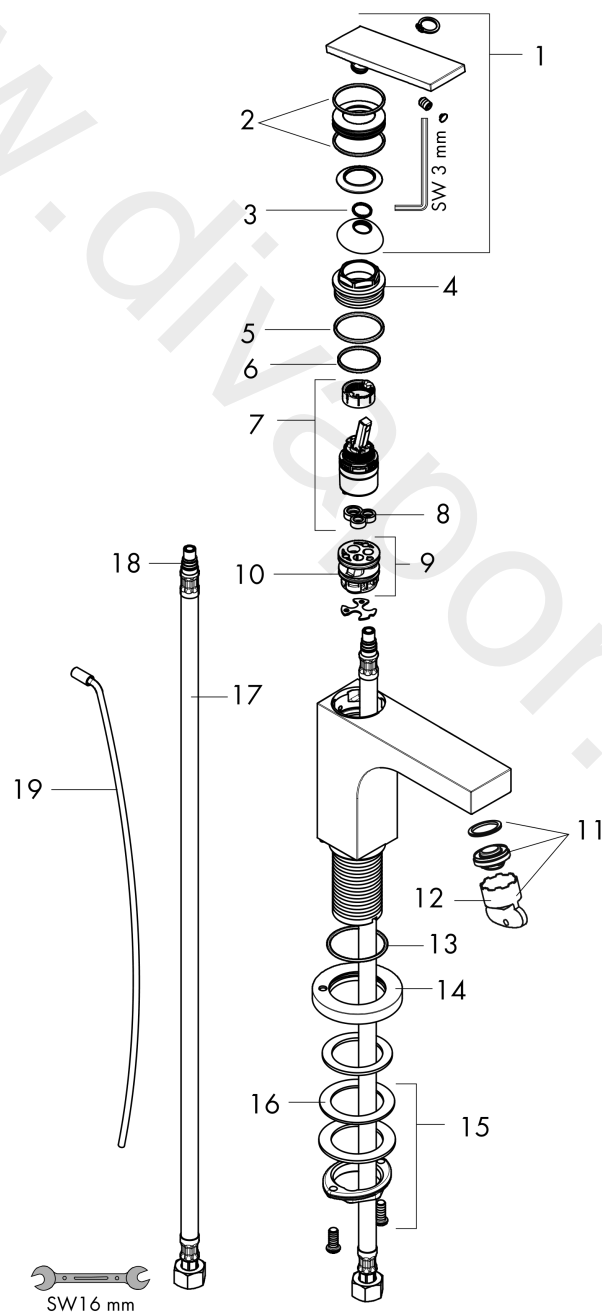

### product features

- consists of: single lever basin mixer, waste set
- ComfortZone 90
- projection: 112 mm
- handle variant: lever handle
- spray type: laminar spray
- swiveling spray former
- maximum flow rate at 3 bar: 4,5 l/min
- ceramic cartridge
- suitable for continuous flow water heaters
- pop-up waste set G 1
- material waste set: metal
- connection type: G 3/8 compression
- connection dimension: DN15

### Scale drawing

**AXOR Citterio**  
**Single lever basin mixer 90 with lever handle for hand wash basins with pop-up waste set**  
Finish: **Chrome** Article Number: **39022001**

## Exploded Drawing

Year of production: >08/21

### Spare part list

Year of production: >08/21

Pos.		Article Number	Price	PU
1	handle	94091000	£ 137,00	1
2	O-ring 30x1,5	98433000	£ 3,30	1
3	O-ring 11x1	92924000	-	1
4	nut	94092000	£ 96,00	1
5	O-ring 29x2	98391000	£ 3,30	1
6	O-ring 25x1,5	98146000	£ 3,30	1
7	cartridge, assy	92900000	£ 64,00	1
8	seal	93383000	£ 13,30	1
9	adapter for cartridge	98866000	£ 35,00	1
10	O-ring 23x2	98398000	£ 3,30	1
11	aerator M24x1 (4,5 l/min)	92880000	£ 35,00	1
12	special tool	95290000	£ 9,00	1
13	O-ring 33x1,5	98164000	£ 3,30	1
14	escutcheon	95668000	£ 64,00	1
15	fixing set (Ø 32)	13961000	£ 25,00	1
16	lever collar	97548000	£ 3,30	1
17	connection hose 23½" M8x0,75 3/8"	98600001	-	1
18	O-ring 7x1,5	98422000	£ 3,30	1
19	pull rod	96923000	£ 35,00	1
a	pop up waste	88509000	-	1