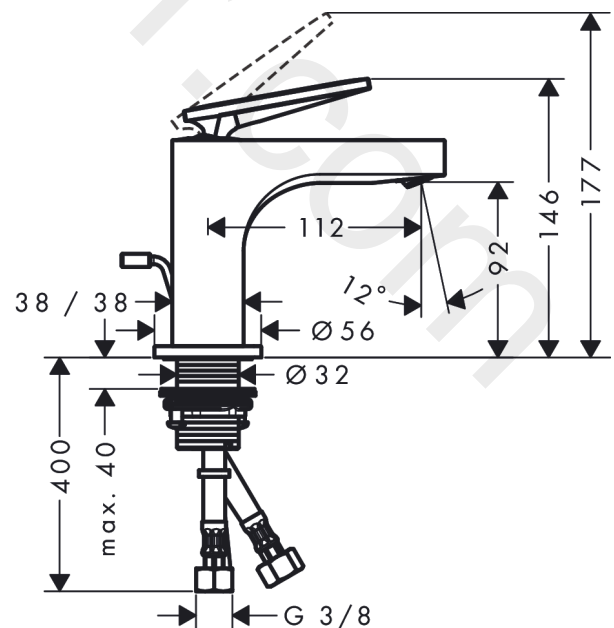

AXOR Citterio

Single lever basin mixer 90 with lever handle for hand wash basins with pop-up waste set

Finish: **Chrome** Article Number: **39022000**

product features

- consists of: single lever basin mixer, waste set
- ComfortZone 90
- projection: 112 mm
- spout height: 92 mm
- handle variant: lever handle
- spray type: laminar spray
- swiveling spray former
- maximum flow rate at 3 bar: 5 l/min
- ceramic cartridge
- suitable for continuous flow water heaters
- pop-up waste set G 1¼
- connection type: G ¾ connections
- connection dimension: DN15
- EU taxonomy: max. 6 l/min - Substantial Contribution (SC) possible
- WRAS 2110094
- WRAS 2110094 - Approval letter

Article Details

Price excl. VAT

458,33 £

Technology

Product image

Scale drawing

AXOR Citterio
Single lever basin mixer 90 with lever handle for hand wash basins with pop-up waste set
 Finish: **Chrome** Article Number: **39022000**

AXOR Citterio

Single lever basin mixer 90 with lever handle for hand wash basins with pop-up waste set

Finish: **Chrome** Article Number: **39022000**

Spare part list

Year of production: >04/21

Pos.		Article Number	Price	PU
1	handle	94091000	£ 137,00	1
2	O-ring 30x1,5	98433000	£ 3,30	1
3	O-ring 11x1	92924000	-	1
4	nut	94092000	£ 96,00	1
5	O-ring 29x2	98391000	£ 3,30	1
6	O-ring 25x1,5	98146000	£ 3,30	1
7	cartridge, assy	92900000	£ 64,00	1
8	seal	93383000	£ 13,30	1
9	adapter for cartridge	98866000	£ 35,00	1
10	O-ring 23x2	98398000	£ 3,30	1
11	aerator M24x1 (5 l/min)	95282000	£ 20,50	1
12	special tool	95290000	£ 9,00	1
13	O-ring 33x1,5	98164000	£ 3,30	1
14	escutcheon	95668000	£ 64,00	1
15	fixing set (Ø 32)	13961000	£ 25,00	1
16	lever collar	97548000	£ 3,30	1
17	connection hose 450 mm M8x0,75 G3/8	97206000	£ 35,00	1
18	O-ring 7x1,5	98422000	£ 3,30	1
19	sealing set	95581000	£ 6,10	1
20	pull rod	96923000	£ 35,00	1
a	pop up waste	51302000	£ 115,00	1
b	fixation extension 35 mm	13898000	£ 79,00	1