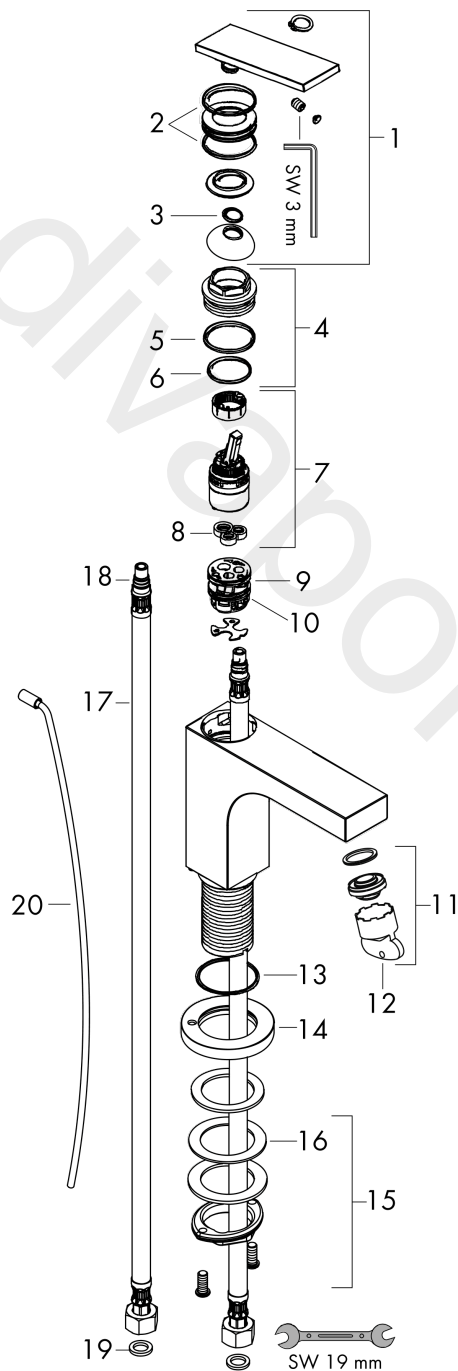

AXOR Citterio

Single lever basin mixer 90 with lever handle for hand wash basins with pop-up waste set

Finish: **Chrome** Article Number: **39022000**

product features

- consists of: single lever basin mixer, waste set
- ComfortZone 90
- projection: 112 mm
- spout height: 92 mm
- handle variant: lever handle
- spray type: laminar spray
- swiveling spray former
- maximum flow rate at 3 bar: 5 l/min
- ceramic cartridge
- suitable for continuous flow water heaters
- pop-up waste set G 1¼
- connection type: G ¾ connections
- connection dimension: DN15
- EU taxonomy: max. 6 l/min - Substantial Contribution (SC) possible
- WRAS 2110094
- WRAS 2110094 - Approval letter

Flowchart

AXOR Citterio
Single lever basin mixer 90 with lever handle for hand wash basins with pop-up waste set
Finish: **Chrome** Article Number: **39022000**

Exploded Drawing

Year of production: >04/21

AXOR Citterio

Single lever basin mixer 90 with lever handle for hand wash basins with pop-up waste set

Finish: **Chrome** Article Number: **39022000**

Spare part list

Year of production: >04/21

Pos.		Article Number	Price	PU
1	handle	94091000	£ 137,00	1
2	O-ring 30x1,5	98433000	£ 3,30	1
3	O-ring 11x1	92924000	-	1
4	nut	94092000	£ 96,00	1
5	O-ring 29x2	98391000	£ 3,30	1
6	O-ring 25x1,5	98146000	£ 3,30	1
7	cartridge, assy	92900000	£ 64,00	1
8	seal	93383000	£ 13,30	1
9	adapter for cartridge	98866000	£ 35,00	1
10	O-ring 23x2	98398000	£ 3,30	1
11	aerator M24x1 (5 l/min)	95282000	£ 20,50	1
12	special tool	95290000	£ 9,00	1
13	O-ring 33x1,5	98164000	£ 3,30	1
14	escutcheon	95668000	£ 64,00	1
15	fixing set (Ø 32)	13961000	£ 25,00	1
16	lever collar	97548000	£ 3,30	1
17	connection hose 450 mm M8x0,75 G3/8	97206000	£ 35,00	1
18	O-ring 7x1,5	98422000	£ 3,30	1
19	sealing set	95581000	£ 6,10	1
20	pull rod	96923000	£ 35,00	1
a	pop up waste	51302000	£ 115,00	1
b	fixation extension 35 mm	13898000	£ 79,00	1