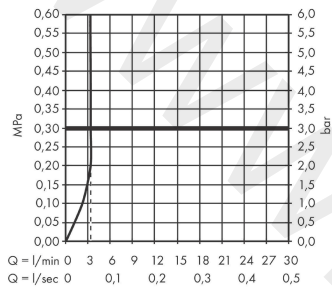

AXOR Citterio
Single lever basin mixer 280 with lever handle for wash bowls with waste set 2 ticks
 Finish: **Chrome** Article Number: **39021009**

product features

- consists of: single lever basin mixer, waste set
- ComfortZone 280
- projection: 200 mm
- spout height: 280 mm
- handle variant: lever handle
- spray type: normal spray
- maximum flow rate at 3 bar: 3,5 l/min
- ceramic cartridge
- suitable for continuous flow water heaters
- non-closing waste set
- connection type: G 1/2 connections
- connection dimension: DN15

Technology

Product image

Scale drawing

AXOR Citterio
Single lever basin mixer 280 with lever handle for wash bowls with waste set 2 ticks
Finish: **Chrome** Article Number: **39021009**

Flowchart

AXOR Citterio
Single lever basin mixer 280 with lever handle for wash bowls with waste set 2 ticks
Finish: **Chrome** Article Number: **39021009**

Exploded Drawing

Year of production: >10/21

AXOR Citterio
Single lever basin mixer 280 with lever handle for wash bowls with waste set 2 ticks
 Finish: **Chrome** Article Number: **39021009**

Spare part list

Year of production: >10/21

Pos.		Article Number	Price	PU
1	handle	94091000	£ 137,00	1
2	O-ring 30x1,5	98433000	£ 3,30	1
3	O-ring 11x1	92924000	-	1
4	nut	94092000	£ 96,00	1
5	O-ring 29x2	98391000	£ 3,30	1
6	O-ring 25x1,5	98146000	£ 3,30	1
7	cartridge, assy	92900000	£ 64,00	1
8	seal	93383000	£ 13,30	1
9	adapter for cartridge	98866000	£ 35,00	1
10	O-ring 23x2	98398000	£ 3,30	1
11	aerator M24x1	98453000	£ 20,50	1
12	O-ring 36x2	98156000	£ 3,30	1
13	escutcheon	97807000	£ 64,00	1
14	fixing set (Ø 32)	13961000	£ 25,00	1
15	lever collar	97548000	£ 3,30	1
16	connection hose 900 mm M8x0,75 G½	97489000	£ 35,00	1
17	O-ring 7x1,5	98422000	£ 3,30	1
18	sealing set	95581000	£ 6,10	1
a	pop up waste	51301000	£ 87,00	1