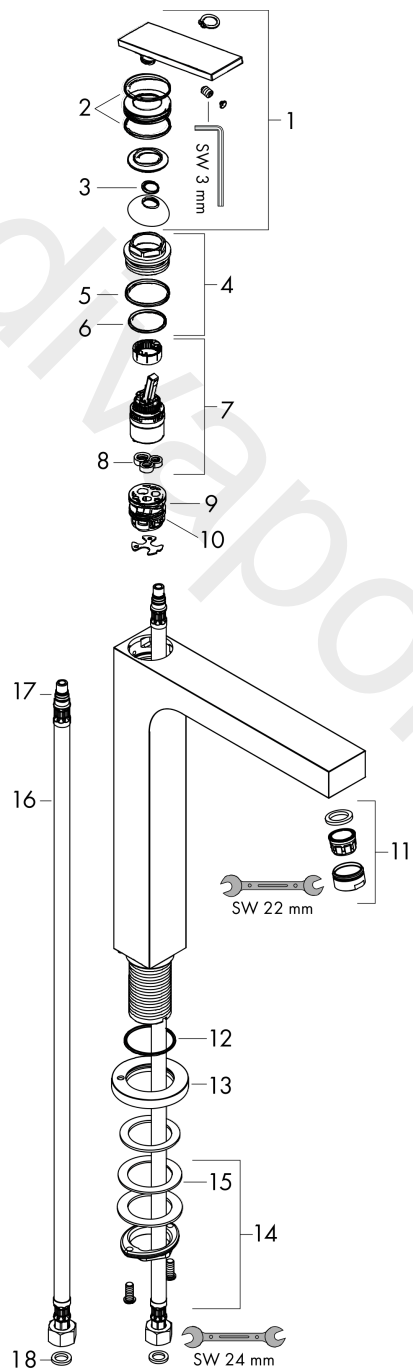

AXOR Citterio
Single lever basin mixer 280 with lever handle for wash bowls with waste set 2 ticks
 Finish: **Chrome** Article Number: **39021009**

product features

- consists of: single lever basin mixer, waste set
- ComfortZone 280
- projection: 200 mm
- spout height: 280 mm
- handle variant: lever handle
- spray type: normal spray
- maximum flow rate at 3 bar: 3,5 l/min
- ceramic cartridge
- suitable for continuous flow water heaters
- non-closing waste set
- connection type: G 1/2 connections
- connection dimension: DN15

Technology

Product image

Scale drawing

AXOR Citterio
Single lever basin mixer 280 with lever handle for wash bowls with waste set 2 ticks
Finish: **Chrome** Article Number: **39021009**

Flowchart

AXOR Citterio
Single lever basin mixer 280 with lever handle for wash bowls with waste set 2 ticks
Finish: **Chrome** Article Number: **39021009**

Exploded Drawing

Year of production: >10/21

AXOR Citterio
Single lever basin mixer 280 with lever handle for wash bowls with waste set 2 ticks
 Finish: **Chrome** Article Number: **39021009**

Spare part list

Year of production: >10/21

Pos.		Article Number	Price	PU
1	handle	94091000	£ 137,00	1
2	O-ring 30x1,5	98433000	£ 3,30	1
3	O-ring 11x1	92924000	-	1
4	nut	94092000	£ 96,00	1
5	O-ring 29x2	98391000	£ 3,30	1
6	O-ring 25x1,5	98146000	£ 3,30	1
7	cartridge, assy	92900000	£ 64,00	1
8	seal	93383000	£ 13,30	1
9	adapter for cartridge	98866000	£ 35,00	1
10	O-ring 23x2	98398000	£ 3,30	1
11	aerator M24x1	98453000	£ 20,50	1
12	O-ring 36x2	98156000	£ 3,30	1
13	escutcheon	97807000	£ 64,00	1
14	fixing set (Ø 32)	13961000	£ 25,00	1
15	lever collar	97548000	£ 3,30	1
16	connection hose 900 mm M8x0,75 G½	97489000	£ 35,00	1
17	O-ring 7x1,5	98422000	£ 3,30	1
18	sealing set	95581000	£ 6,10	1
a	pop up waste	51301000	£ 87,00	1