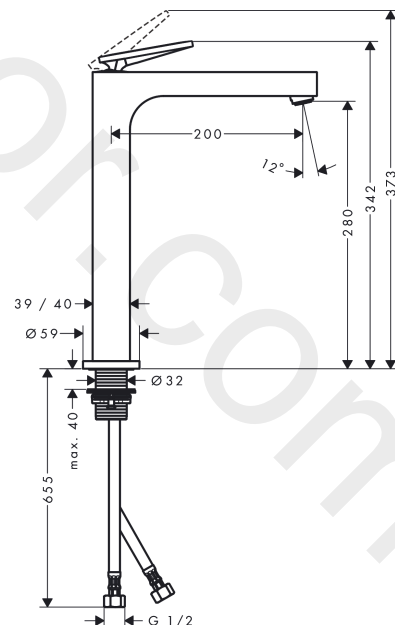

AXOR Citterio
Single lever basin mixer 280 with lever handle for wash bowls with waste set 2 ticks
 Finish: **Chrome** Article Number: **39021009**

product features

- consists of: single lever basin mixer, waste set
- ComfortZone 280
- projection: 200 mm
- spout height: 280 mm
- handle variant: lever handle
- spray type: normal spray
- maximum flow rate at 3 bar: 3,5 l/min
- ceramic cartridge
- suitable for continuous flow water heaters
- non-closing waste set
- connection type: G 1/2 connections
- connection dimension: DN15

Technology

Product image

Scale drawing

AXOR Citterio
Single lever basin mixer 280 with lever handle for wash bowls with waste set 2 ticks
Finish: **Chrome** Article Number: **39021009**

Flowchart

AXOR Citterio
Single lever basin mixer 280 with lever handle for wash bowls with waste set 2 ticks
Finish: **Chrome** Article Number: **39021009**

Exploded Drawing

Year of production: >10/21

AXOR Citterio
Single lever basin mixer 280 with lever handle for wash bowls with waste set 2 ticks
 Finish: **Chrome** Article Number: **39021009**

Spare part list

Year of production: >10/21

Pos.		Article Number	Price	PU
1	handle	94091000	£ 137,00	1
2	O-ring 30x1,5	98433000	£ 3,30	1
3	O-ring 11x1	92924000	-	1
4	nut	94092000	£ 96,00	1
5	O-ring 29x2	98391000	£ 3,30	1
6	O-ring 25x1,5	98146000	£ 3,30	1
7	cartridge, assy	92900000	£ 64,00	1
8	seal	93383000	£ 13,30	1
9	adapter for cartridge	98866000	£ 35,00	1
10	O-ring 23x2	98398000	£ 3,30	1
11	aerator M24x1	98453000	£ 20,50	1
12	O-ring 36x2	98156000	£ 3,30	1
13	escutcheon	97807000	£ 64,00	1
14	fixing set (Ø 32)	13961000	£ 25,00	1
15	lever collar	97548000	£ 3,30	1
16	connection hose 900 mm M8x0,75 G½	97489000	£ 35,00	1
17	O-ring 7x1,5	98422000	£ 3,30	1
18	sealing set	95581000	£ 6,10	1
a	pop up waste	51301000	£ 87,00	1