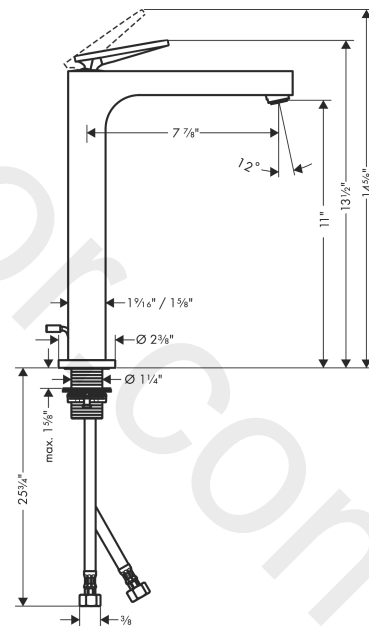

AXOR Citterio
Single lever basin mixer 280 with lever handle for wash bowls without waste set
 Finish: **Chrome** Article Number: **39021001**

product features

- ComfortZone 280
- projection: 200 mm
- handle variant: lever handle
- spray type: normal spray
- maximum flow rate at 3 bar: 4,5 l/min
- ceramic cartridge
- suitable for continuous flow water heaters
- connection type: G 3/8 compression
- connection dimension: DN15

Technology

Product image

Scale drawing

AXOR Citterio
Single lever basin mixer 280 with lever handle for wash bowls without waste set
Finish: **Chrome** Article Number: **39021001**

Exploded Drawing

Year of production: >08/21

AXOR Citterio
Single lever basin mixer 280 with lever handle for wash bowls without waste set
 Finish: **Chrome** Article Number: **39021001**

Spare part list

Year of production: >08/21

Pos.		Article Number	Price	PU
1	handle	94091000	£ 137,00	1
2	O-ring 30x1,5	98433000	£ 3,30	1
3	O-ring 11x1	92924000	-	1
4	nut	94092000	£ 96,00	1
5	O-ring 29x2	98391000	£ 3,30	1
6	O-ring 25x1,5	98146000	£ 3,30	1
7	cartridge, assy	92900000	£ 64,00	1
8	seal	93383000	£ 13,30	1
9	adapter for cartridge	98866000	£ 35,00	1
10	O-ring 23x2	98398000	£ 3,30	1
11	aerator M24x1 (4,5 l/min)	92880000	£ 35,00	1
12	special tool	95290000	£ 9,00	1
13	O-ring 36x2	98156000	£ 3,30	1
14	escutcheon	97807000	£ 64,00	1
15	fixing set (Ø 32)	13961000	£ 25,00	1
16	lever collar	97548000	£ 3,30	1
17	connection hose 35½" M8x0,75 3/8"	96316001	-	1
18	O-ring 7x1,5	98422000	£ 3,30	1