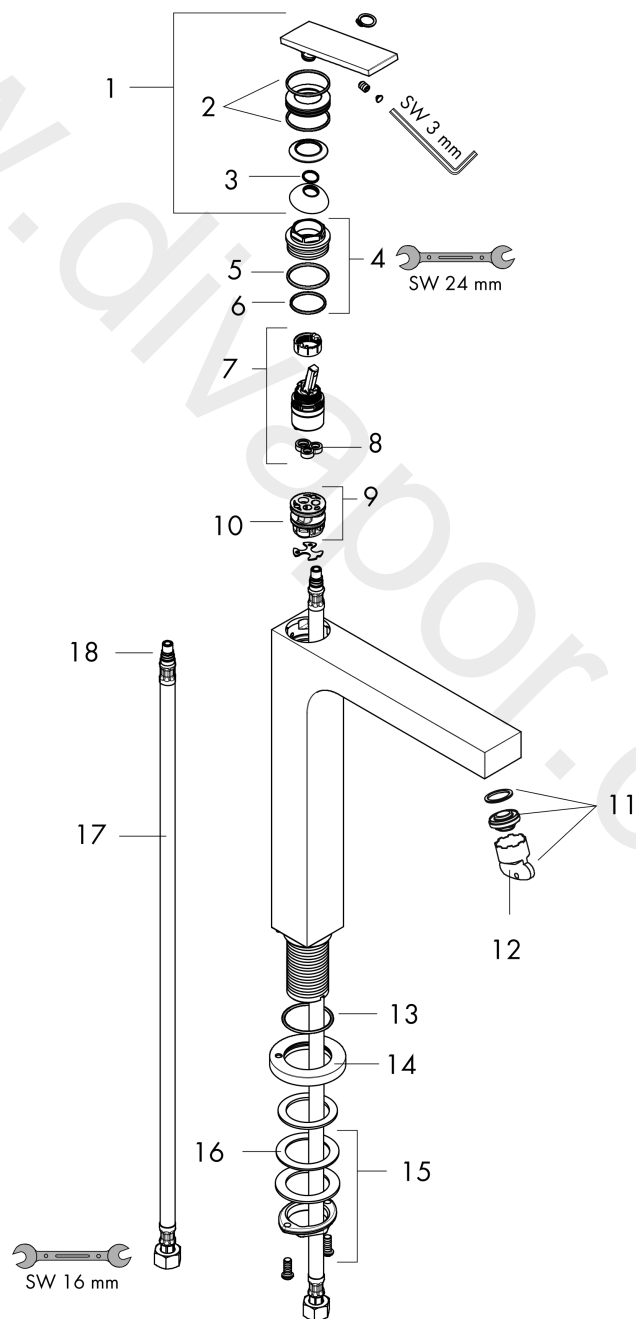

AXOR Citterio
Single lever basin mixer 280 with lever handle for wash bowls without waste set
 Finish: **Chrome** Article Number: **39021001**

product features

- ComfortZone 280
- projection: 200 mm
- handle variant: lever handle
- spray type: normal spray
- maximum flow rate at 3 bar: 4,5 l/min
- ceramic cartridge
- suitable for continuous flow water heaters
- connection type: G 3/8 compression
- connection dimension: DN15

Technology

Product image

Scale drawing

AXOR Citterio
Single lever basin mixer 280 with lever handle for wash bowls without waste set
Finish: **Chrome** Article Number: **39021001**

Exploded Drawing

Year of production: >08/21

AXOR Citterio
Single lever basin mixer 280 with lever handle for wash bowls without waste set
 Finish: **Chrome** Article Number: **39021001**

Spare part list

Year of production: >08/21

Pos.		Article Number	Price	PU
1	handle	94091000	£ 137,00	1
2	O-ring 30x1,5	98433000	£ 3,30	1
3	O-ring 11x1	92924000	-	1
4	nut	94092000	£ 96,00	1
5	O-ring 29x2	98391000	£ 3,30	1
6	O-ring 25x1,5	98146000	£ 3,30	1
7	cartridge, assy	92900000	£ 64,00	1
8	seal	93383000	£ 13,30	1
9	adapter for cartridge	98866000	£ 35,00	1
10	O-ring 23x2	98398000	£ 3,30	1
11	aerator M24x1 (4,5 l/min)	92880000	£ 35,00	1
12	special tool	95290000	£ 9,00	1
13	O-ring 36x2	98156000	£ 3,30	1
14	escutcheon	97807000	£ 64,00	1
15	fixing set (Ø 32)	13961000	£ 25,00	1
16	lever collar	97548000	£ 3,30	1
17	connection hose 35½" M8x0,75 3/8"	96316001	-	1
18	O-ring 7x1,5	98422000	£ 3,30	1