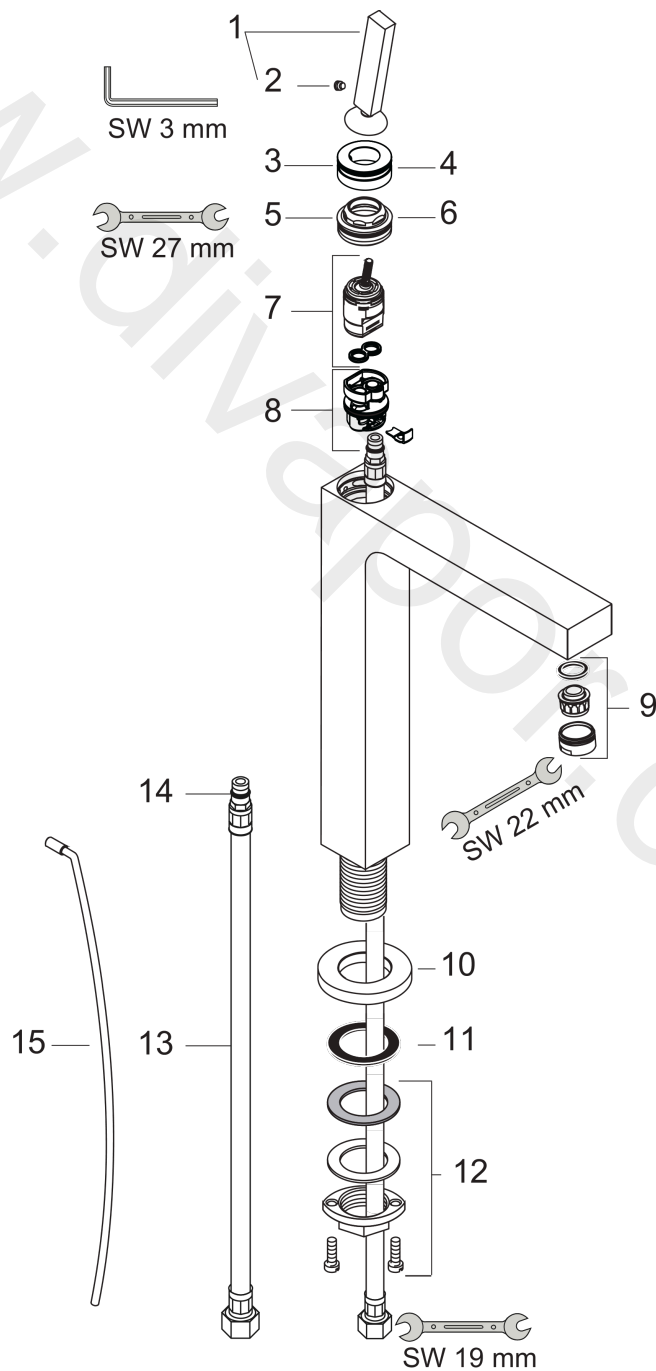

AXOR Citterio

Single lever basin mixer 280 with pin handle for wash bowls with pop-up waste set

Finish: **Chrome** Article Number: **39020000**

product features

- consists of: single lever basin mixer, waste set
- ComfortZone 280
- projection: 201 mm
- spout height: 277 mm
- handle variant: pin handle
- spray type: normal spray
- maximum flow rate at 3 bar: 5 l/min
- ceramic cartridge
- suitable for continuous flow water heaters
- pop-up waste set G 1¼
- connection type: G ¾ connections
- connection dimension: DN15
- WRAS 1806017
- WRAS 1806017 - Approval letter
- WRAS 2304042
- WRAS 2304042 - Approval letter 2304042

Article Details

Price excl. VAT

1.091,67 £

Technology

Product image

Scale drawing

AXOR Citterio
Single lever basin mixer 280 with pin handle for wash bowls with pop-up waste set
Finish: **Chrome** Article Number: **39020000**

Flowchart

AXOR Citterio
Single lever basin mixer 280 with pin handle for wash bowls with pop-up waste set
 Finish: **Chrome** Article Number: **39020000**

Exploded Drawing

Year of production: >10/10

AXOR Citterio
Single lever basin mixer 280 with pin handle for wash bowls with pop-up waste set
 Finish: **Chrome** Article Number: **39020000**

Spare part list

Year of production: >10/10

Pos.		Article Number	Price	PU
1	handle	39091000	£ 173,00	1
2	hollow set screw M6x6	97660000	£ 3,30	1
3	escutcheon	97466000	£ 51,00	1
4	O-ring 33x1,5	98164000	£ 3,30	1
5	nut	97157000	£ 20,50	1
6	O-Ring 30x2	98186000	£ 3,30	1
7	cartridge, assy	96339000	£ 79,00	1
8	adapter for cartridge	92186000	£ 13,30	1
9	aerator M24x1 (5 l/min)	13185000	£ 22,30	1
10	escutcheon	97807000	£ 64,00	1
11	lever collar	97548000	£ 3,30	1
12	fixing set (Ø 32)	13961000	£ 25,00	1
13	connection hose 900 mm M8x0,75 G3/8	96316000	£ 43,00	1
14	O-ring 7x1,5	98422000	£ 3,30	1
15	pull rod	96923000	£ 35,00	1
a	pop up waste	94139000	£ 96,00	1
b	fixation extension 35 mm	13898000	£ 79,00	1
c	service tool for disassembling the handle	92124000	£ 137,00	1