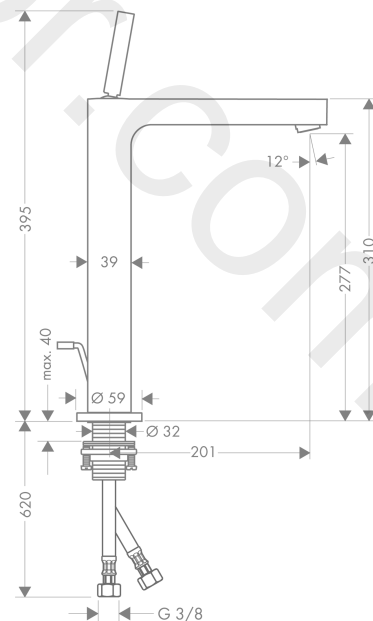

AXOR Citterio

Single lever basin mixer 280 with pin handle for wash bowls with pop-up waste set

Finish: **Chrome** Article Number: **39020000**

product features

- consists of: single lever basin mixer, waste set
- ComfortZone 280
- projection: 201 mm
- spout height: 277 mm
- handle variant: pin handle
- spray type: normal spray
- maximum flow rate at 3 bar: 5 l/min
- ceramic cartridge
- suitable for continuous flow water heaters
- pop-up waste set G 1¼
- connection type: G ¾ connections
- connection dimension: DN15
- WRAS 1806017
- WRAS 1806017 - Approval letter
- WRAS 2304042
- WRAS 2304042 - Approval letter 2304042

Article Details

Price excl. VAT

1.091,67 £

Technology

Product image

Scale drawing

AXOR Citterio
Single lever basin mixer 280 with pin handle for wash bowls with pop-up waste set
Finish: **Chrome** Article Number: **39020000**

Flowchart

AXOR Citterio
Single lever basin mixer 280 with pin handle for wash bowls with pop-up waste set
 Finish: **Chrome** Article Number: **39020000**

Exploded Drawing

Year of production: >10/10

AXOR Citterio
Single lever basin mixer 280 with pin handle for wash bowls with pop-up waste set
 Finish: **Chrome** Article Number: **39020000**

Spare part list

Year of production: >10/10

Pos.		Article Number	Price	PU
1	handle	39091000	£ 173,00	1
2	hollow set screw M6x6	97660000	£ 3,30	1
3	escutcheon	97466000	£ 51,00	1
4	O-ring 33x1,5	98164000	£ 3,30	1
5	nut	97157000	£ 20,50	1
6	O-Ring 30x2	98186000	£ 3,30	1
7	cartridge, assy	96339000	£ 79,00	1
8	adapter for cartridge	92186000	£ 13,30	1
9	aerator M24x1 (5 l/min)	13185000	£ 22,30	1
10	escutcheon	97807000	£ 64,00	1
11	lever collar	97548000	£ 3,30	1
12	fixing set (Ø 32)	13961000	£ 25,00	1
13	connection hose 900 mm M8x0,75 G3/8	96316000	£ 43,00	1
14	O-ring 7x1,5	98422000	£ 3,30	1
15	pull rod	96923000	£ 35,00	1
a	pop up waste	94139000	£ 96,00	1
b	fixation extension 35 mm	13898000	£ 79,00	1
c	service tool for disassembling the handle	92124000	£ 137,00	1