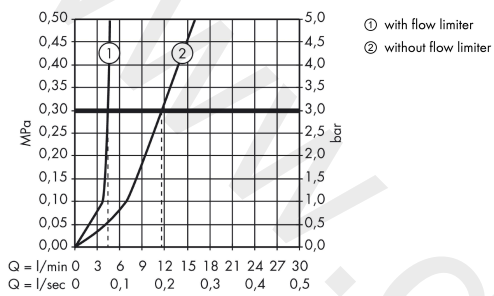

AXOR Citterio
Single lever basin mixer 280 with pin handle for wash bowls with pop-up waste set
Finish: **Chrome** Article Number: **39020000**

Flowchart