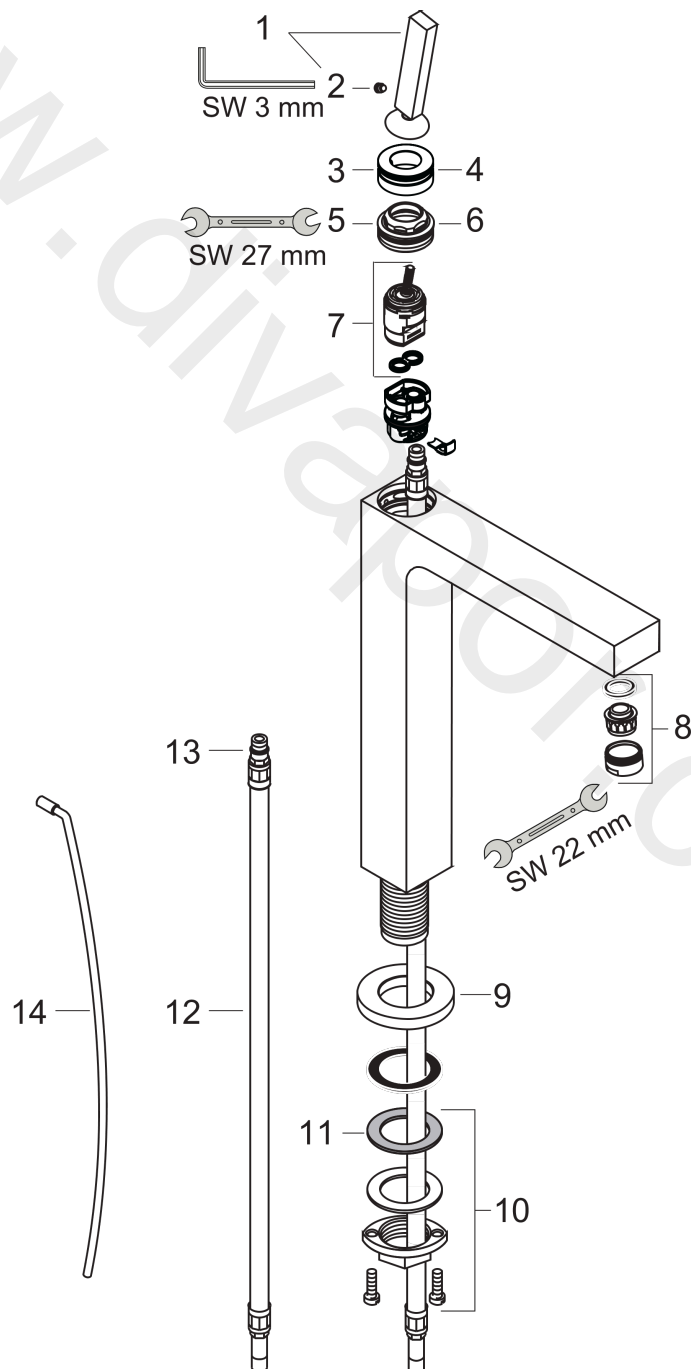

**AXOR Citterio**  
**Single lever basin mixer 280 with pin handle for wash bowls with pop-up waste set**  
Surfaces: Article Number: **39020000**

## Exploded Drawing

Year of production: **12/09 - 09/10**

## AXOR Citterio

Single lever basin mixer 280 with pin handle for wash bowls with pop-up waste set

Surfaces: Article Number: **39020000**

### Spare part list

Year of production: **12/09 - 09/10**

Pos.		Article Number	Price	PU
1	handle	39091000	£ 173,00	1
2	hollow set screw M6x6	97660000	£ 3,30	1
3	escutcheon	97466000	£ 51,00	1
4	O-ring 33x1,5	98164000	£ 3,30	1
5	nut	97157000	£ 20,50	1
6	O-Ring 30x2	98186000	£ 3,30	1
7	cartridge, assy	96339000	£ 79,00	1
8	aerator M24x1 (5 l/min)	13185000	£ 22,30	1
9	escutcheon	97807000	£ 64,00	1
10	fixing set (Ø 32)	13961000	£ 25,00	1
11	lever collar	97548000	£ 3,30	1
12	connection hose 900 mm M8x0,75 G3/8	96316000	£ 43,00	1
13	O-ring 7x1,5	98422000	£ 3,30	1
14	pull rod	96923000	£ 35,00	1
a	pop up waste	94139000	£ 96,00	1
b	fixation extension 35 mm	13898000	£ 79,00	1
c	service tool for disassembling the handle	92124000	£ 137,00	1