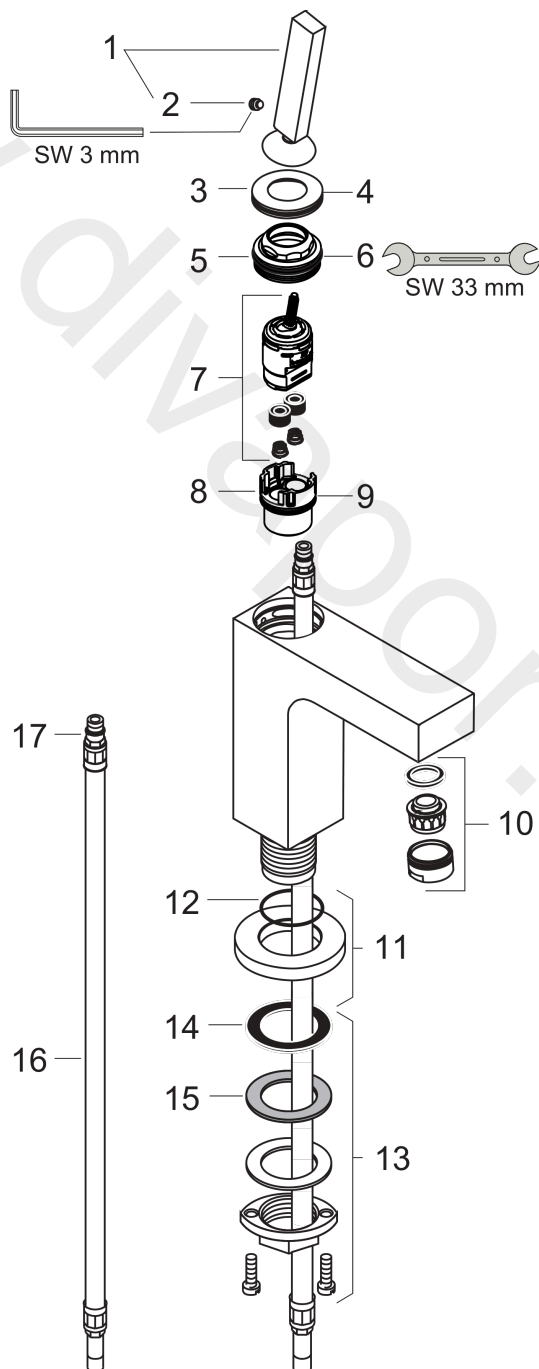

AXOR Citterio
Single lever basin mixer 110 with pin handle and waste set
Surfaces: Article Number: **39018000**

Exploded Drawing

Year of production: **01/10 - 09/10**

AXOR Citterio
Single lever basin mixer 110 with pin handle and waste set
 Surfaces: Article Number: **39018000**

Spare part list

Year of production: **01/10 - 09/10**

| Pos. | | Article Number | Price | PU |
|------|---|----------------|----------|----|
| 1 | handle | 39091000 | £ 173,00 | 1 |
| 2 | hollow set screw M6x6 | 97660000 | £ 3,30 | 1 |
| 3 | escutcheon | 96671000 | £ 51,00 | 1 |
| 4 | O-ring 33x1,5 | 98164000 | £ 3,30 | 1 |
| 5 | nut | 97157000 | £ 20,50 | 1 |
| 6 | O-Ring 30x2 | 98186000 | £ 3,30 | 1 |
| 7 | cartridge, assy | 96339000 | £ 79,00 | 1 |
| 8 | adapter for cartridge | 97396000 | £ 16,10 | 1 |
| 9 | O-ring 36x2 | 98156000 | £ 3,30 | 1 |
| 10 | aerator M24x1 (5 l/min) | 13185000 | £ 22,30 | 1 |
| 11 | escutcheon | 95396000 | £ 51,00 | 1 |
| 12 | O-ring 26x2 | 98147000 | £ 3,30 | 1 |
| 13 | fixing set (Ø 32) | 13961000 | £ 25,00 | 1 |
| 14 | sealing washer | 97825000 | £ 3,30 | 1 |
| 15 | lever collar | 97548000 | £ 3,30 | 1 |
| 16 | connection hose 450 mm M8x0,75 G3/8 | 97206000 | £ 35,00 | 1 |
| 17 | O-ring 7x1,5 | 98422000 | £ 3,30 | 1 |
| a | waste | 50001000 | £ 71,00 | 1 |
| b | fixation extension 35 mm | 13898000 | £ 79,00 | 1 |
| c | service tool for disassembling the handle | 92124000 | £ 137,00 | 1 |