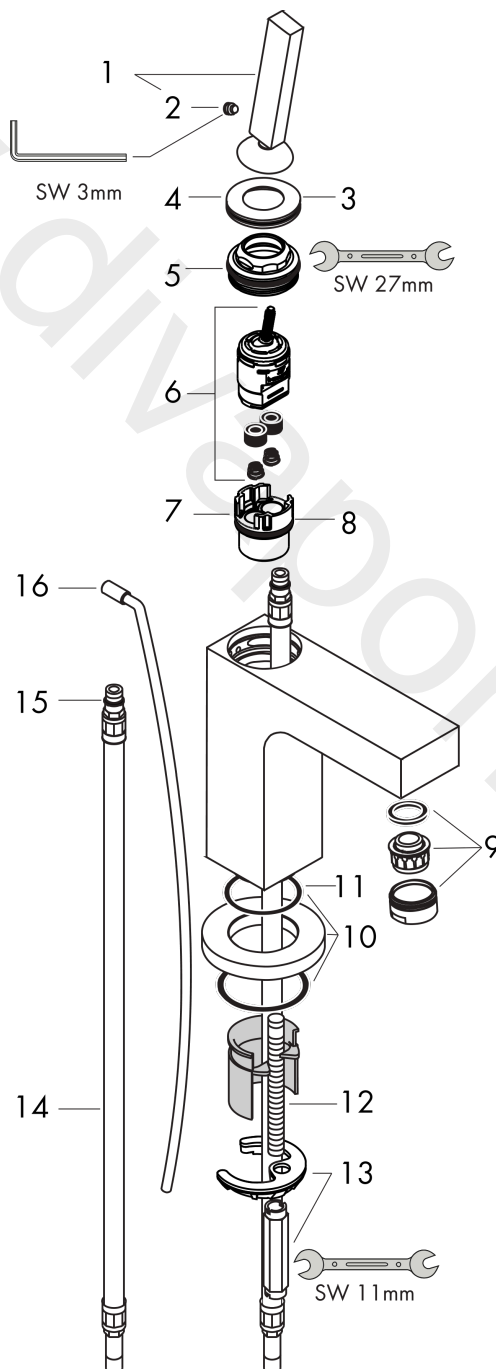

AXOR Citterio
Single lever basin mixer 80 with pin handle for hand wash basins with pop-up waste set
Surfaces: Article Number: **39015420**

Exploded Drawing

Year of production: **04/03 - 07/07**

AXOR Citterio

Single lever basin mixer 80 with pin handle for hand wash basins with pop-up waste set

Surfaces: Article Number: **39015420**

Spare part list

Year of production: **04/03 - 07/07**

Pos.		Article Number	Price	PU
1	handle	39091420	£ 370,00	1
2	hollow set screw M6x6	97660000	£ 3,30	1
3	O-ring 33x1,5	98164000	£ 3,30	1
4	escutcheon	96671420	-	1
5	nut	97855XXX	> £ 43,00	-
6	cartridge, assy	96339000	£ 79,00	1
7	adapter for cartridge	97396000	£ 16,10	1
8	O-ring 26x2	98147000	£ 3,30	1
9	aerator M24x1 (7 l/min)	13085420	£ 20,50	1
10	escutcheon	97595420	£ 79,00	1
11	O-ring 35x2	92604000	£ 6,10	1
12	screw M8 x 68	97736000	£ 6,10	1
13	fixing set	96016000	£ 35,00	1
14	connection hose 450 mm M8x0,75 G3/8	97206000	£ 35,00	1
15	O-Ring 30x2	98186000	£ 3,30	1
16	pull rod	96923420	£ 43,00	1
a	pop up waste	94139420	£ 173,00	1
b	service tool for disassembling the handle	92124000	£ 137,00	1