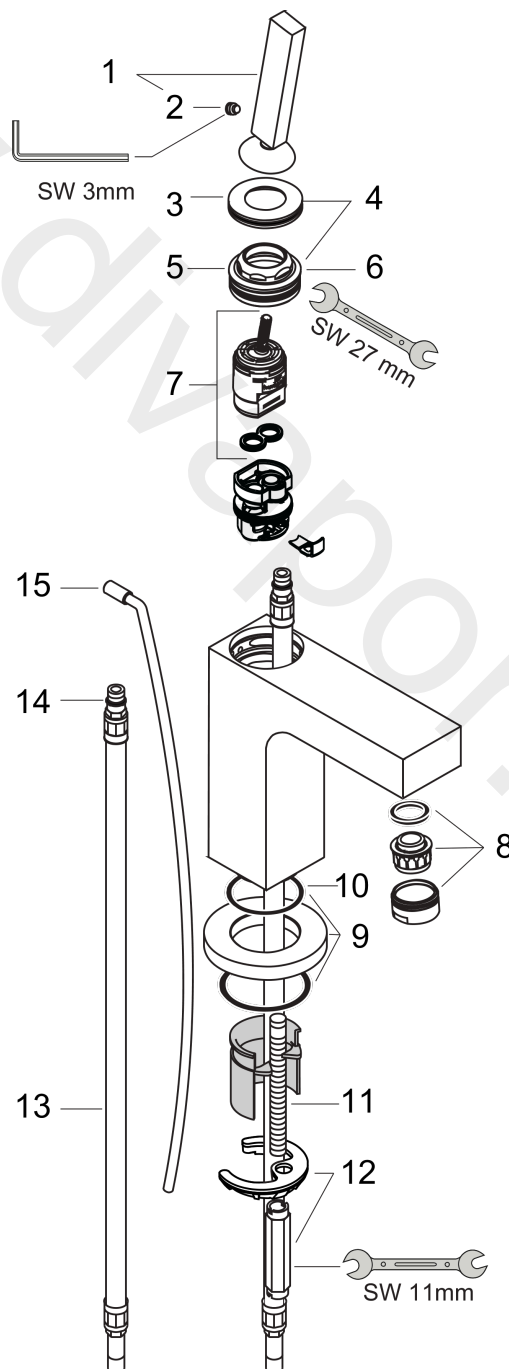

AXOR Citterio
Single lever basin mixer 80 with pin handle for hand wash basins with pop-up waste set
Surfaces: Article Number: **39015000**

Exploded Drawing

Year of production: **05/08 - 12/09**

AXOR Citterio

Single lever basin mixer 80 with pin handle for hand wash basins with pop-up waste set

Surfaces: Article Number: **39015000**

Spare part list

Year of production: **05/08 - 12/09**

Pos.		Article Number	Price	PU
1	handle	39091000	£ 173,00	1
2	hollow set screw M6x6	97660000	£ 3,30	1
3	escutcheon	96671000	£ 51,00	1
4	O-ring 33x1,5	98164000	£ 3,30	1
5	nut	97157000	£ 20,50	1
6	O-Ring 30x2	98186000	£ 3,30	1
7	cartridge, assy	96339000	£ 79,00	1
8	aerator M24x1 (7 l/min)	13085000	£ 13,30	1
9	escutcheon	95396000	£ 51,00	1
10	O-ring 36x2	98156000	£ 3,30	1
11	fixing set (Ø 32)	13961000	£ 25,00	1
12	connection hose 450 mm M8x0,75 G3/8	97206000	£ 35,00	1
13	O-ring 7x1,5	98422000	£ 3,30	1
14	pull rod	96923000	£ 35,00	1
15	lever collar	97548000	£ 3,30	1
a	pop up waste	94139000	£ 96,00	1
b	fixation extension 35 mm	13898000	£ 79,00	1
c	service tool for disassembling the handle	92124000	£ 137,00	1