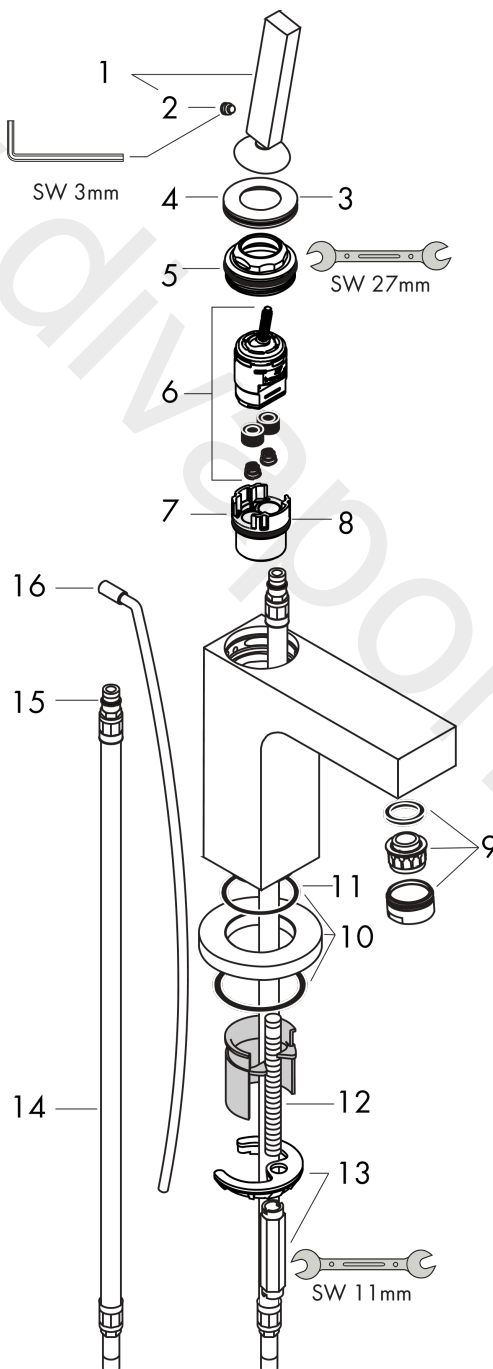

AXOR Citterio
Single lever basin mixer 80 with pin handle for hand wash basins with pop-up waste set
Surfaces: Article Number: **39015000**

Exploded Drawing

Year of production: **04/03 - 04/08**

AXOR Citterio

Single lever basin mixer 80 with pin handle for hand wash basins with pop-up waste set

Surfaces: Article Number: **39015000**

Spare part list

Year of production: **04/03 - 04/08**

Pos.		Article Number	Price	PU
1	handle	39091000	£ 173,00	1
2	hollow set screw M6x6	97660000	£ 3,30	1
3	O-ring 33x1,5	98164000	£ 3,30	1
4	escutcheon	96671000	£ 51,00	1
5	nut	97855000	£ 43,00	1
6	cartridge, assy	96339000	£ 79,00	1
7	adapter for cartridge	97396000	£ 16,10	1
8	O-ring 26x2	98147000	£ 3,30	1
9	aerator M24x1 (7 l/min)	13085000	£ 13,30	1
10	escutcheon	97595000	£ 51,00	1
11	O-ring 35x2	92604000	£ 6,10	1
12	screw M8 x 68	97736000	£ 6,10	1
13	fixing set	96016000	£ 35,00	1
14	connection hose 450 mm M8x0,75 G3/8	97206000	£ 35,00	1
15	O-ring 7x1,5	98422000	£ 3,30	1
16	pull rod	96923000	£ 35,00	1
a	pop up waste	94139000	£ 96,00	1
b	service tool for disassembling the handle	92124000	£ 137,00	1