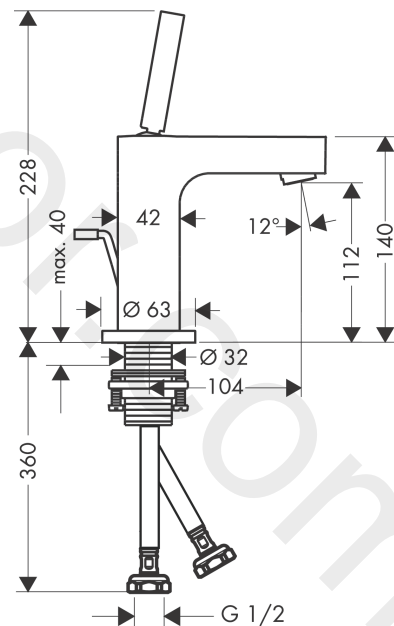

AXOR Citterio
Single lever basin mixer 110 with pin handle and pop-up waste set 3 ticks
 Finish: **Chrome** Article Number: **39012009**

product features

- consists of: single lever basin mixer, waste set
- ComfortZone 110
- projection: 104 mm
- spout height: 112 mm
- handle variant: pin handle
- maximum flow rate at 3 bar: 1,9 l/min
- ceramic cartridge
- pop-up waste set G 1¼
- connection type: G ½ connections
- connection dimension: DN15

Technology

Product image

Scale drawing

AXOR Citterio
Single lever basin mixer 110 with pin handle and pop-up waste set 3 ticks
Finish: **Chrome** Article Number: **39012009**

Flowchart

AXOR Citterio
Single lever basin mixer 110 with pin handle and pop-up waste set 3 ticks
 Finish: **Chrome** Article Number: **39012009**

Exploded Drawing

Year of production: >04/20

AXOR Citterio
Single lever basin mixer 110 with pin handle and pop-up waste set 3 ticks
 Finish: **Chrome** Article Number: **39012009**

Spare part list

Year of production: >04/20

Pos.		Article Number	Price	PU
1	handle	39091000	£ 173,00	1
2	hollow set screw M6x6	97660000	£ 3,30	1
3	escutcheon	96671000	£ 51,00	1
4	O-ring 33x1,5	98164000	£ 3,30	1
5	nut	97157000	£ 20,50	1
6	O-Ring 30x2	98186000	£ 3,30	1
7	cartridge, assy	92930000	£ 64,00	1
8	adapter for cartridge	92186000	£ 13,30	1
9	aerator M24x1 (1,9 l/min)	92300000	£ 35,00	1
10	O-ring 36x2	98156000	£ 3,30	1
11	escutcheon	95396000	£ 51,00	1
12	sealing washer	97825000	£ 3,30	1
13	fixing set (Ø 32)	13961000	£ 25,00	1
14	lever collar	97548000	£ 3,30	1
15	pull rod	96923000	£ 35,00	1
16	connection hose 450 mm G½	93020000	£ 35,00	1
17	O-ring 6,6x1,6	93019000	£ 3,30	1
18	sealing set	95581000	£ 6,10	1
a	pop up waste	51302000	£ 115,00	1
b	pop up waste	94139000	£ 96,00	1
c	fixation extension 35 mm	13898000	£ 79,00	1