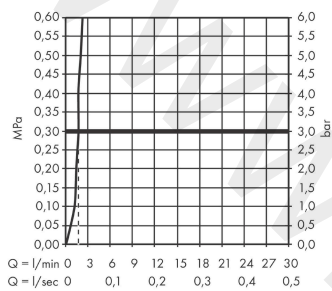

AXOR Citterio
Single lever basin mixer 110 with pin handle and pop-up waste set 3 ticks
 Finish: **Chrome** Article Number: **39012009**

product features

- consists of: single lever basin mixer, waste set
- ComfortZone 110
- projection: 104 mm
- spout height: 112 mm
- handle variant: pin handle
- maximum flow rate at 3 bar: 1,9 l/min
- ceramic cartridge
- pop-up waste set G 1¼
- connection type: G ½ connections
- connection dimension: DN15

Technology

Product image

Scale drawing

AXOR Citterio
Single lever basin mixer 110 with pin handle and pop-up waste set 3 ticks
Finish: **Chrome** Article Number: **39012009**

Flowchart

AXOR Citterio
Single lever basin mixer 110 with pin handle and pop-up waste set 3 ticks
 Finish: **Chrome** Article Number: **39012009**