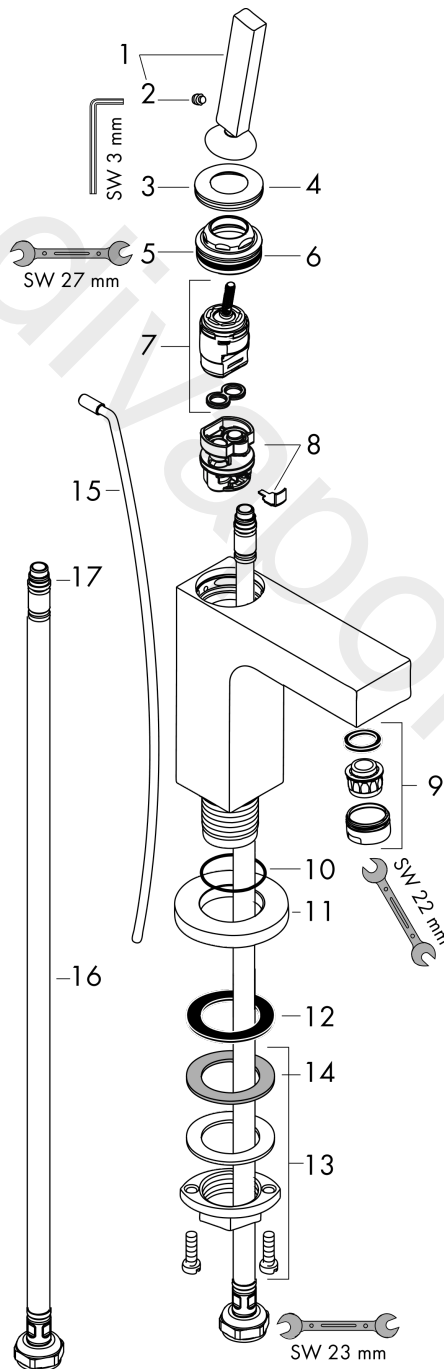

AXOR Citterio
Single lever basin mixer 110 with pin handle and pop-up waste set 3 ticks
 Finish: **Chrome** Article Number: **39012009**

product features

- consists of: single lever basin mixer, waste set
- ComfortZone 110
- projection: 104 mm
- spout height: 112 mm
- handle variant: pin handle
- maximum flow rate at 3 bar: 1,9 l/min
- ceramic cartridge
- pop-up waste set G 1¼
- connection type: G ½ connections
- connection dimension: DN15

Technology

Product image

Scale drawing

AXOR Citterio
Single lever basin mixer 110 with pin handle and pop-up waste set 3 ticks
Finish: **Chrome** Article Number: **39012009**

Flowchart

AXOR Citterio
Single lever basin mixer 110 with pin handle and pop-up waste set 3 ticks
 Finish: **Chrome** Article Number: **39012009**

Exploded Drawing

Year of production: >04/20

AXOR Citterio
Single lever basin mixer 110 with pin handle and pop-up waste set 3 ticks
 Finish: **Chrome** Article Number: **39012009**

Spare part list

Year of production: >04/20

Pos.		Article Number	Price	PU
1	handle	39091000	£ 173,00	1
2	hollow set screw M6x6	97660000	£ 3,30	1
3	escutcheon	96671000	£ 51,00	1
4	O-ring 33x1,5	98164000	£ 3,30	1
5	nut	97157000	£ 20,50	1
6	O-Ring 30x2	98186000	£ 3,30	1
7	cartridge, assy	92930000	£ 64,00	1
8	adapter for cartridge	92186000	£ 13,30	1
9	aerator M24x1 (1,9 l/min)	92300000	£ 35,00	1
10	O-ring 36x2	98156000	£ 3,30	1
11	escutcheon	95396000	£ 51,00	1
12	sealing washer	97825000	£ 3,30	1
13	fixing set (Ø 32)	13961000	£ 25,00	1
14	lever collar	97548000	£ 3,30	1
15	pull rod	96923000	£ 35,00	1
16	connection hose 450 mm G½	93020000	£ 35,00	1
17	O-ring 6,6x1,6	93019000	£ 3,30	1
18	sealing set	95581000	£ 6,10	1
a	pop up waste	51302000	£ 115,00	1
b	pop up waste	94139000	£ 96,00	1
c	fixation extension 35 mm	13898000	£ 79,00	1