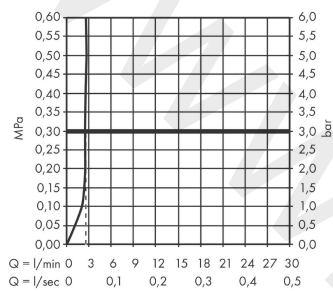

AXOR Citterio
Single lever basin mixer 110 with pin handle and pop-up waste set 2 ticks
Finish: **Chrome** Article Number: **39011009**

Flowchart