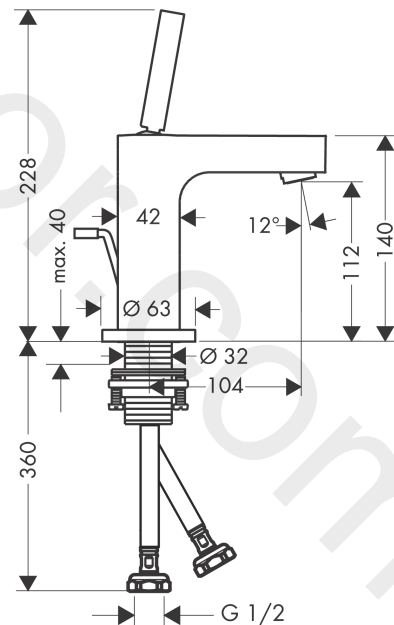

**AXOR Citterio**  
**Single lever basin mixer 110 with pin handle and pop-up waste set 2 ticks**  
 Finish: **Chrome** Article Number: **39011009**

### product features

- consists of: single lever basin mixer, waste set
- ComfortZone 110
- projection: 104 mm
- spout height: 112 mm
- handle variant: pin handle
- spray type: normal spray
- maximum flow rate at 3 bar: 3,8 l/min
- ceramic cartridge
- pop-up waste set G 1¼
- connection type: G ½ connections
- connection dimension: DN15

### Scale drawing

**AXOR Citterio**  
**Single lever basin mixer 110 with pin handle and pop-up waste set 2 ticks**  
Finish: **Chrome** Article Number: **39011009**

## Spare part list

Year of production: >04/20

Pos.		Article Number	Price	PU
1	handle	39091000	£ 173,00	1
2	hollow set screw M6x6	97660000	£ 3,30	1
3	escutcheon	96671000	£ 51,00	1
4	O-ring 33x1,5	98164000	£ 3,30	1
5	nut	97157000	£ 20,50	1
6	O-Ring 30x2	98186000	£ 3,30	1
7	cartridge, assy	92930000	£ 64,00	1
8	adapter for cartridge	92186000	£ 13,30	1
9	aerator M24x1	98453000	£ 20,50	1
10	O-ring 36x2	98156000	£ 3,30	1
11	escutcheon	95396000	£ 51,00	1
12	fixing set (Ø 32)	13961000	£ 25,00	1
13	lever collar	97548000	£ 3,30	1
14	pull rod	96923000	£ 35,00	1
15	connection hose 450 mm G½	93020000	£ 35,00	1
16	O-ring 6,6x1,6	93019000	£ 3,30	1
17	sealing set	95581000	£ 6,10	1
a	pop up waste	51302000	£ 115,00	1
b	pop up waste	94139000	£ 96,00	1
c	fixation extension 35 mm	13898000	£ 79,00	1