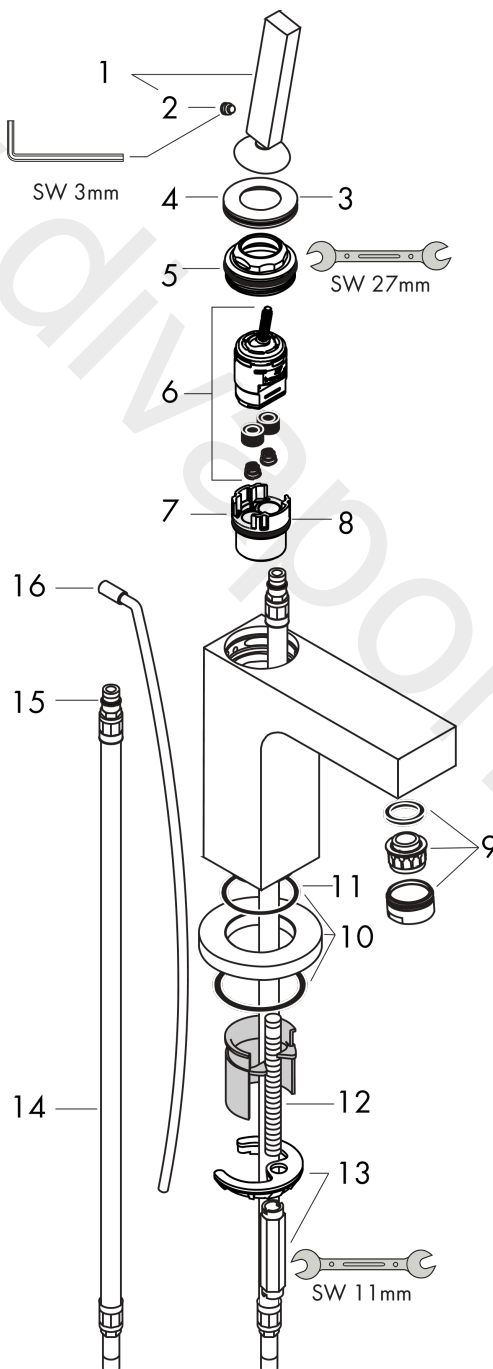

AXOR Citterio
Single lever basin mixer 110 with pin handle and pop-up waste set
Surfaces: Article Number: **39010420**

Exploded Drawing

Year of production: **04/03 - 09/07**

AXOR Citterio
Single lever basin mixer 110 with pin handle and pop-up waste set
 Surfaces: Article Number: **39010420**

Spare part list

Year of production: **04/03 - 09/07**

Pos.		Article Number	Price	PU
1	handle	39091420	£ 370,00	1
2	hollow set screw M6x6	97660000	£ 3,30	1
3	escutcheon	96671420	-	1
4	O-ring 33x1,5	98164000	£ 3,30	1
5	nut	97855000	£ 43,00	1
6	cartridge, assy	96339000	£ 79,00	1
7	adapter for cartridge	97396000	£ 16,10	1
8	O-ring 26x2	98147000	£ 3,30	1
9	aerator M24x1 (7 l/min)	13085420	£ 20,50	1
10	escutcheon	97595420	£ 79,00	1
11	O-ring 35x2	92604000	£ 6,10	1
12	screw M8 x 68	97736000	£ 6,10	1
13	fixing set	96016000	£ 35,00	1
14	connection hose 450 mm M8x0,75 G3/8	97206000	£ 35,00	1
15	O-ring 7x1,5	98422000	£ 3,30	1
16	pull rod	96923420	£ 43,00	1
a	pop up waste	94139420	£ 173,00	1
b	service tool for disassembling the handle	92124000	£ 137,00	1