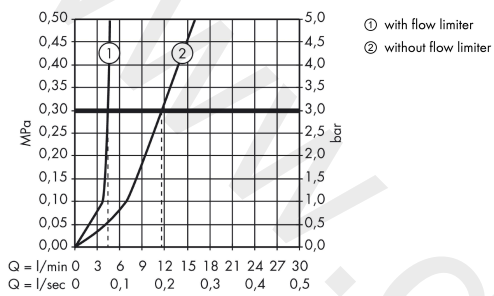

AXOR Citterio
Single lever basin mixer 110 with pin handle and pop-up waste set
Finish: **Chrome** Article Number: **39010000**

Flowchart