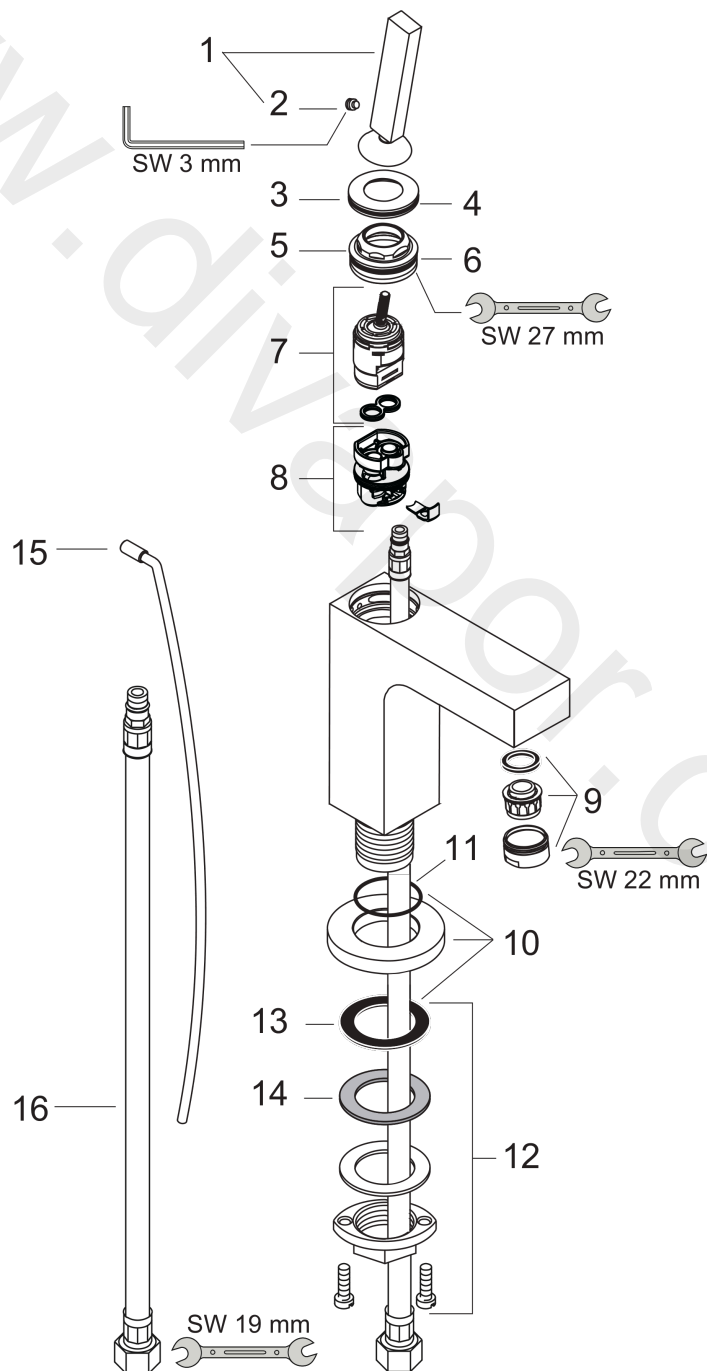

AXOR Citterio
Single lever basin mixer 110 with pin handle and pop-up waste set
 Finish: **Chrome** Article Number: **39010000**

product features

- consists of: single lever basin mixer, waste set
- ComfortZone 110
- projection: 104 mm
- spout height: 112 mm
- spray type: normal spray
- maximum flow rate at 3 bar: 5 l/min
- ceramic cartridge
- suitable for continuous flow water heaters
- pop-up waste set G 1¼
- connection type: G ¾ connections
- connection dimension: DN15
- WRAS 1806017
- WRAS 1806017 - Approval letter
- WRAS 2304042
- WRAS 2304042 - Approval letter 2304042

Article Details

Price excl. VAT 708,33 £

Technology

Product image

Scale drawing

AXOR Citterio
Single lever basin mixer 110 with pin handle and pop-up waste set
 Finish: **Chrome** Article Number: **39010000**

Flowchart

AXOR Citterio
Single lever basin mixer 110 with pin handle and pop-up waste set
Finish: **Chrome** Article Number: **39010000**

Exploded Drawing

Year of production: >10/10

AXOR Citterio
Single lever basin mixer 110 with pin handle and pop-up waste set
 Finish: **Chrome** Article Number: **39010000**

Spare part list

Year of production: >10/10

Pos.		Article Number	Price	PU
1	handle	39091000	£ 173,00	1
2	hollow set screw M6x6	97660000	£ 3,30	1
3	escutcheon	96671000	£ 51,00	1
4	O-ring 33x1,5	98164000	£ 3,30	1
5	nut	97157000	£ 20,50	1
6	O-Ring 30x2	98186000	£ 3,30	1
7	cartridge, assy	96339000	£ 79,00	1
8	adapter for cartridge	92186000	£ 13,30	1
9	aerator M24x1 (5 l/min)	13185000	£ 22,30	1
10	escutcheon	95396000	£ 51,00	1
11	O-ring 36x2	98156000	£ 3,30	1
12	fixing set (Ø 32)	13961000	£ 25,00	1
13	sealing washer	97825000	£ 3,30	1
14	lever collar	97548000	£ 3,30	1
15	pull rod	96923000	£ 35,00	1
16	connection hose 450 mm M8x0,75 G3/8	97206000	£ 35,00	1
17	O-ring 7x1,5	98422000	£ 3,30	1
a	pop up waste	94139000	£ 96,00	1
b	fixation extension 35 mm	13898000	£ 79,00	1
c	service tool for disassembling the handle	92124000	£ 137,00	1