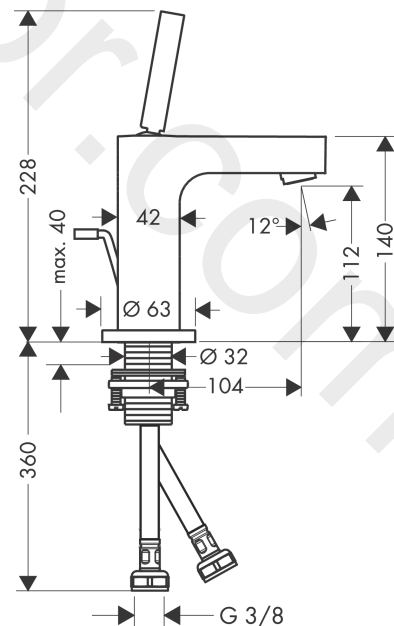

AXOR Citterio
Single lever basin mixer 110 with pin handle and pop-up waste set
 Finish: **Chrome** Article Number: **39010000**

product features

- consists of: single lever basin mixer, waste set
- ComfortZone 110
- projection: 104 mm
- spout height: 112 mm
- spray type: normal spray
- maximum flow rate at 3 bar: 5 l/min
- ceramic cartridge
- suitable for continuous flow water heaters
- pop-up waste set G 1¼
- connection type: G ¾ connections
- connection dimension: DN15
- WRAS 1806017
- WRAS 1806017 - Approval letter
- WRAS 2304042
- WRAS 2304042 - Approval letter 2304042

Article Details

Price excl. VAT 708,33 £

Technology

Product image

Scale drawing

AXOR Citterio
Single lever basin mixer 110 with pin handle and pop-up waste set
 Finish: **Chrome** Article Number: **39010000**

Flowchart

AXOR Citterio
Single lever basin mixer 110 with pin handle and pop-up waste set
Finish: **Chrome** Article Number: **39010000**

Exploded Drawing

Year of production: >10/10

AXOR Citterio
Single lever basin mixer 110 with pin handle and pop-up waste set
 Finish: **Chrome** Article Number: **39010000**

Spare part list

Year of production: >10/10

Pos.		Article Number	Price	PU
1	handle	39091000	£ 173,00	1
2	hollow set screw M6x6	97660000	£ 3,30	1
3	escutcheon	96671000	£ 51,00	1
4	O-ring 33x1,5	98164000	£ 3,30	1
5	nut	97157000	£ 20,50	1
6	O-Ring 30x2	98186000	£ 3,30	1
7	cartridge, assy	96339000	£ 79,00	1
8	adapter for cartridge	92186000	£ 13,30	1
9	aerator M24x1 (5 l/min)	13185000	£ 22,30	1
10	escutcheon	95396000	£ 51,00	1
11	O-ring 36x2	98156000	£ 3,30	1
12	fixing set (Ø 32)	13961000	£ 25,00	1
13	sealing washer	97825000	£ 3,30	1
14	lever collar	97548000	£ 3,30	1
15	pull rod	96923000	£ 35,00	1
16	connection hose 450 mm M8x0,75 G3/8	97206000	£ 35,00	1
17	O-ring 7x1,5	98422000	£ 3,30	1
a	pop up waste	94139000	£ 96,00	1
b	fixation extension 35 mm	13898000	£ 79,00	1
c	service tool for disassembling the handle	92124000	£ 137,00	1