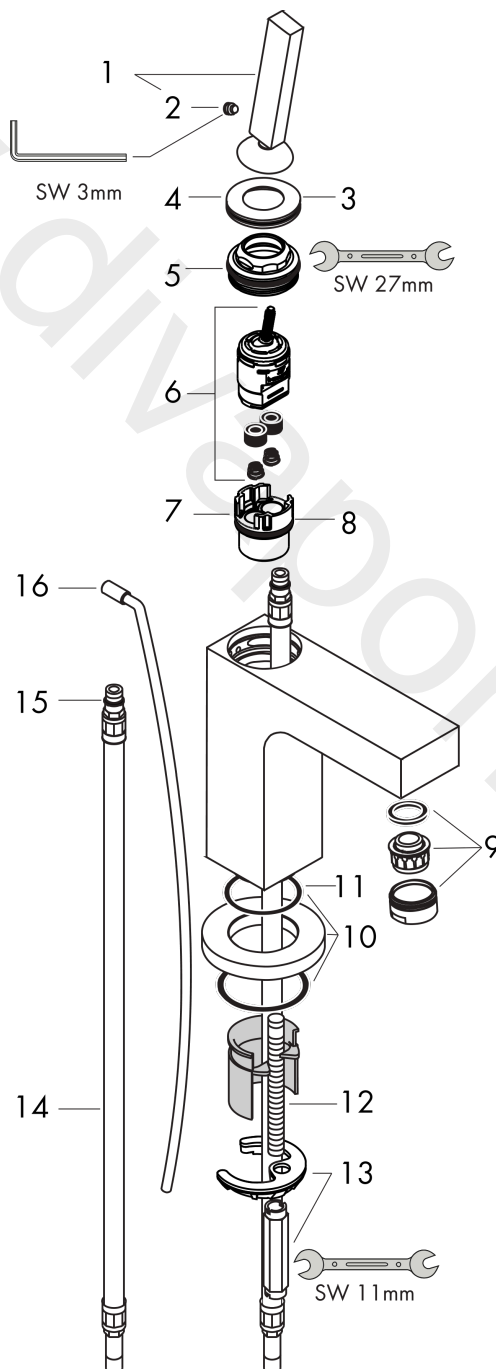

AXOR Citterio
Single lever basin mixer 110 with pin handle and pop-up waste set
 Surfaces: Article Number: **39010000**

Exploded Drawing

Year of production: **04/03 - 04/08**

AXOR Citterio
Single lever basin mixer 110 with pin handle and pop-up waste set
 Surfaces: Article Number: **39010000**

Spare part list

Year of production: **04/03 - 04/08**

Pos.		Article Number	Price	PU
1	handle	39091000	£ 173,00	1
2	hollow set screw M6x6	97660000	£ 3,30	1
3	escutcheon	96671000	£ 51,00	1
4	O-ring 33x1,5	98164000	£ 3,30	1
5	nut	97855000	£ 43,00	1
6	cartridge, assy	96339000	£ 79,00	1
7	adapter for cartridge	97396000	£ 16,10	1
8	O-ring 26x2	98147000	£ 3,30	1
9	aerator M24x1 (7 l/min)	13085000	£ 13,30	1
10	escutcheon	97595000	£ 51,00	1
11	O-ring 35x2	92604000	£ 6,10	1
12	screw M8 x 68	97736000	£ 6,10	1
13	fixing set	96016000	£ 35,00	1
14	connection hose 450 mm M8x0,75 G3/8	97206000	£ 35,00	1
15	O-ring 7x1,5	98422000	£ 3,30	1
16	pull rod	96923000	£ 35,00	1
a	pop up waste	94139000	£ 96,00	1
b	fixation extension 35 mm	13898000	£ 79,00	1
c	service tool for disassembling the handle	92124000	£ 137,00	1
d	connection hose 450 mm M8x0,75 G3/8	97206000	£ 35,00	1
e	connection hose 700 mm G3/8 x G3/8	95896000	£ 64,00	1
f	sealing set	95581000	£ 6,10	1