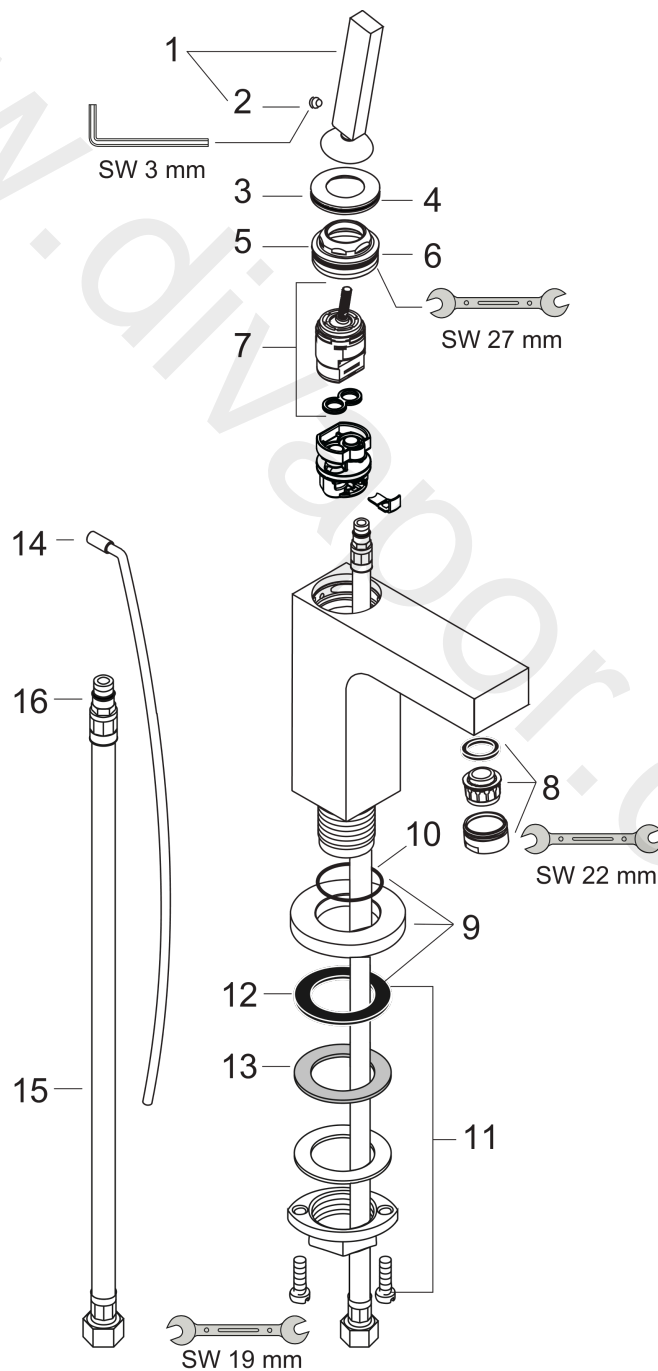

AXOR Citterio
Single lever basin mixer 110 with pin handle and pop-up waste set
Surfaces: Article Number: **39010000**

Exploded Drawing

Year of production: **01/10 - 09/10**

AXOR Citterio
Single lever basin mixer 110 with pin handle and pop-up waste set
 Surfaces: Article Number: **39010000**

Spare part list

Year of production: **01/10 - 09/10**

Pos.		Article Number	Price	PU
1	handle	39091000	£ 173,00	1
2	hollow set screw M6x6	97660000	£ 3,30	1
3	escutcheon	96671000	£ 51,00	1
4	O-ring 33x1,5	98164000	£ 3,30	1
5	nut	97157000	£ 20,50	1
6	O-Ring 30x2	98186000	£ 3,30	1
7	cartridge, assy	96339000	£ 79,00	1
8	aerator M24x1 (5 l/min)	13185000	£ 22,30	1
9	escutcheon	95396000	£ 51,00	1
10	O-ring 36x2	98156000	£ 3,30	1
11	fixing set (Ø 32)	13961000	£ 25,00	1
12	sealing washer	97825000	£ 3,30	1
13	lever collar	97548000	£ 3,30	1
14	pull rod	96923000	£ 35,00	1
15	connection hose 450 mm M8x0,75 G3/8	97206000	£ 35,00	1
16	O-ring 7x1,5	98422000	£ 3,30	1
a	pop up waste	94139000	£ 96,00	1
b	fixation extension 35 mm	13898000	£ 79,00	1
c	service tool for disassembling the handle	92124000	£ 137,00	1