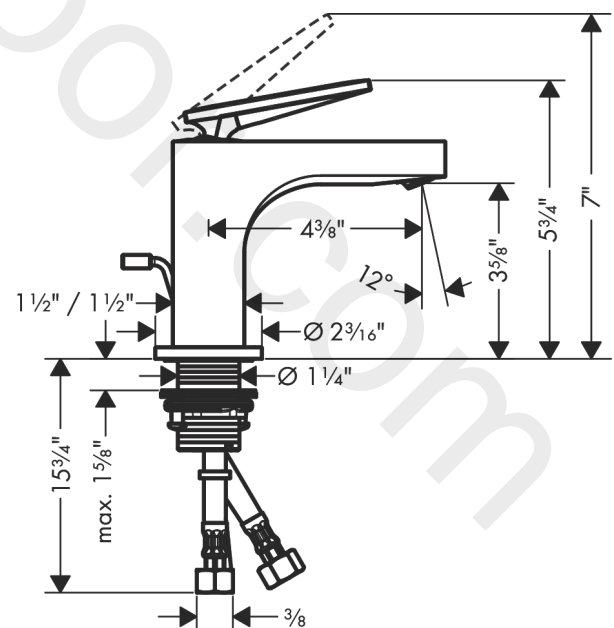

AXOR Citterio

Single lever basin mixer 90 with lever handle for hand wash basins with pop-up waste set - rhombic cut

Finish: **Chrome** Article Number: **39001001**

product features

- consists of: single lever basin mixer, waste set
- ComfortZone 90
- projection: 112 mm
- handle variant: lever handle
- spray type: laminar spray
- swiveling spray former
- maximum flow rate at 3 bar: 4,5 l/min
- ceramic cartridge
- suitable for continuous flow water heaters
- pop-up waste set G 1
- material waste set: metal
- connection type: G 3/8" compression
- connection dimension: DN15

Technology

Design awards

Product image

Scale drawing

AXOR Citterio
Single lever basin mixer 90 with lever handle for hand wash basins with pop-up waste set -
rhombic cut
 Finish: **Chrome** Article Number: **39001001**

Exploded Drawing

Year of production: >08/21

AXOR Citterio
Single lever basin mixer 90 with lever handle for hand wash basins with pop-up waste set - rhombic cut
 Finish: **Chrome** Article Number: **39001001**

Spare part list

Year of production: >08/21

Pos.		Article Number	Price	PU
1	handle	94383000	£ 137,00	1
2	O-ring 30x1,5	98433000	£ 3,30	1
3	O-ring 11x1	92924000	-	1
4	nut	94092000	£ 96,00	1
5	O-ring 29x2	98391000	£ 3,30	1
6	O-ring 25x1,5	98146000	£ 3,30	1
7	cartridge, assy	92900000	£ 64,00	1
8	seal	93383000	£ 13,30	1
9	adapter for cartridge	98866000	£ 35,00	1
10	O-ring 23x2	98398000	£ 3,30	1
11	aerator M24x1 (4,5 l/min)	92880000	£ 35,00	1
12	special tool	95290000	£ 9,00	1
13	O-ring 33x1,5	98164000	£ 3,30	1
14	escutcheon	95668000	£ 64,00	1
15	fixing set (Ø 32)	13961000	£ 25,00	1
16	lever collar	97548000	£ 3,30	1
17	connection hose 23½" M8x0,75 3/8"	98600001	-	1
18	O-ring 7x1,5	98422000	£ 3,30	1
19	pull rod	96923000	£ 35,00	1
a	pop up waste	88509000	-	1
b	hollow set screw M6x6	98445000	£ 3,30	1