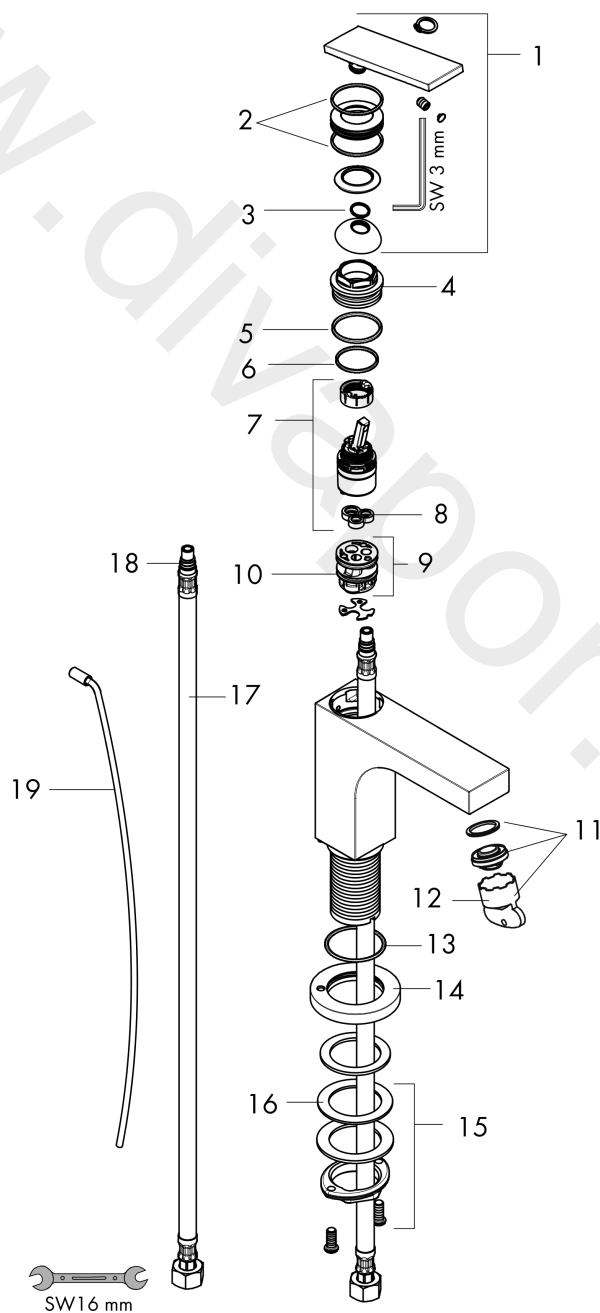

AXOR Citterio

Single lever basin mixer 90 with lever handle for hand wash basins with pop-up waste set - rhombic cut

Finish: **Chrome** Article Number: **39001001**

product features

- consists of: single lever basin mixer, waste set
- ComfortZone 90
- projection: 112 mm
- handle variant: lever handle
- spray type: laminar spray
- swiveling spray former
- maximum flow rate at 3 bar: 4,5 l/min
- ceramic cartridge
- suitable for continuous flow water heaters
- pop-up waste set G 1
- material waste set: metal
- connection type: G 3/8" compression
- connection dimension: DN15

Technology

Design awards

Product image

Scale drawing

AXOR Citterio
Single lever basin mixer 90 with lever handle for hand wash basins with pop-up waste set -
rhombic cut
 Finish: **Chrome** Article Number: **39001001**

Exploded Drawing

Year of production: >08/21

AXOR Citterio
Single lever basin mixer 90 with lever handle for hand wash basins with pop-up waste set - rhombic cut
 Finish: **Chrome** Article Number: **39001001**

Spare part list

Year of production: >08/21

Pos.		Article Number	Price	PU
1	handle	94383000	£ 137,00	1
2	O-ring 30x1,5	98433000	£ 3,30	1
3	O-ring 11x1	92924000	-	1
4	nut	94092000	£ 96,00	1
5	O-ring 29x2	98391000	£ 3,30	1
6	O-ring 25x1,5	98146000	£ 3,30	1
7	cartridge, assy	92900000	£ 64,00	1
8	seal	93383000	£ 13,30	1
9	adapter for cartridge	98866000	£ 35,00	1
10	O-ring 23x2	98398000	£ 3,30	1
11	aerator M24x1 (4,5 l/min)	92880000	£ 35,00	1
12	special tool	95290000	£ 9,00	1
13	O-ring 33x1,5	98164000	£ 3,30	1
14	escutcheon	95668000	£ 64,00	1
15	fixing set (Ø 32)	13961000	£ 25,00	1
16	lever collar	97548000	£ 3,30	1
17	connection hose 23½" M8x0,75 3/8"	98600001	-	1
18	O-ring 7x1,5	98422000	£ 3,30	1
19	pull rod	96923000	£ 35,00	1
a	pop up waste	88509000	-	1
b	hollow set screw M6x6	98445000	£ 3,30	1