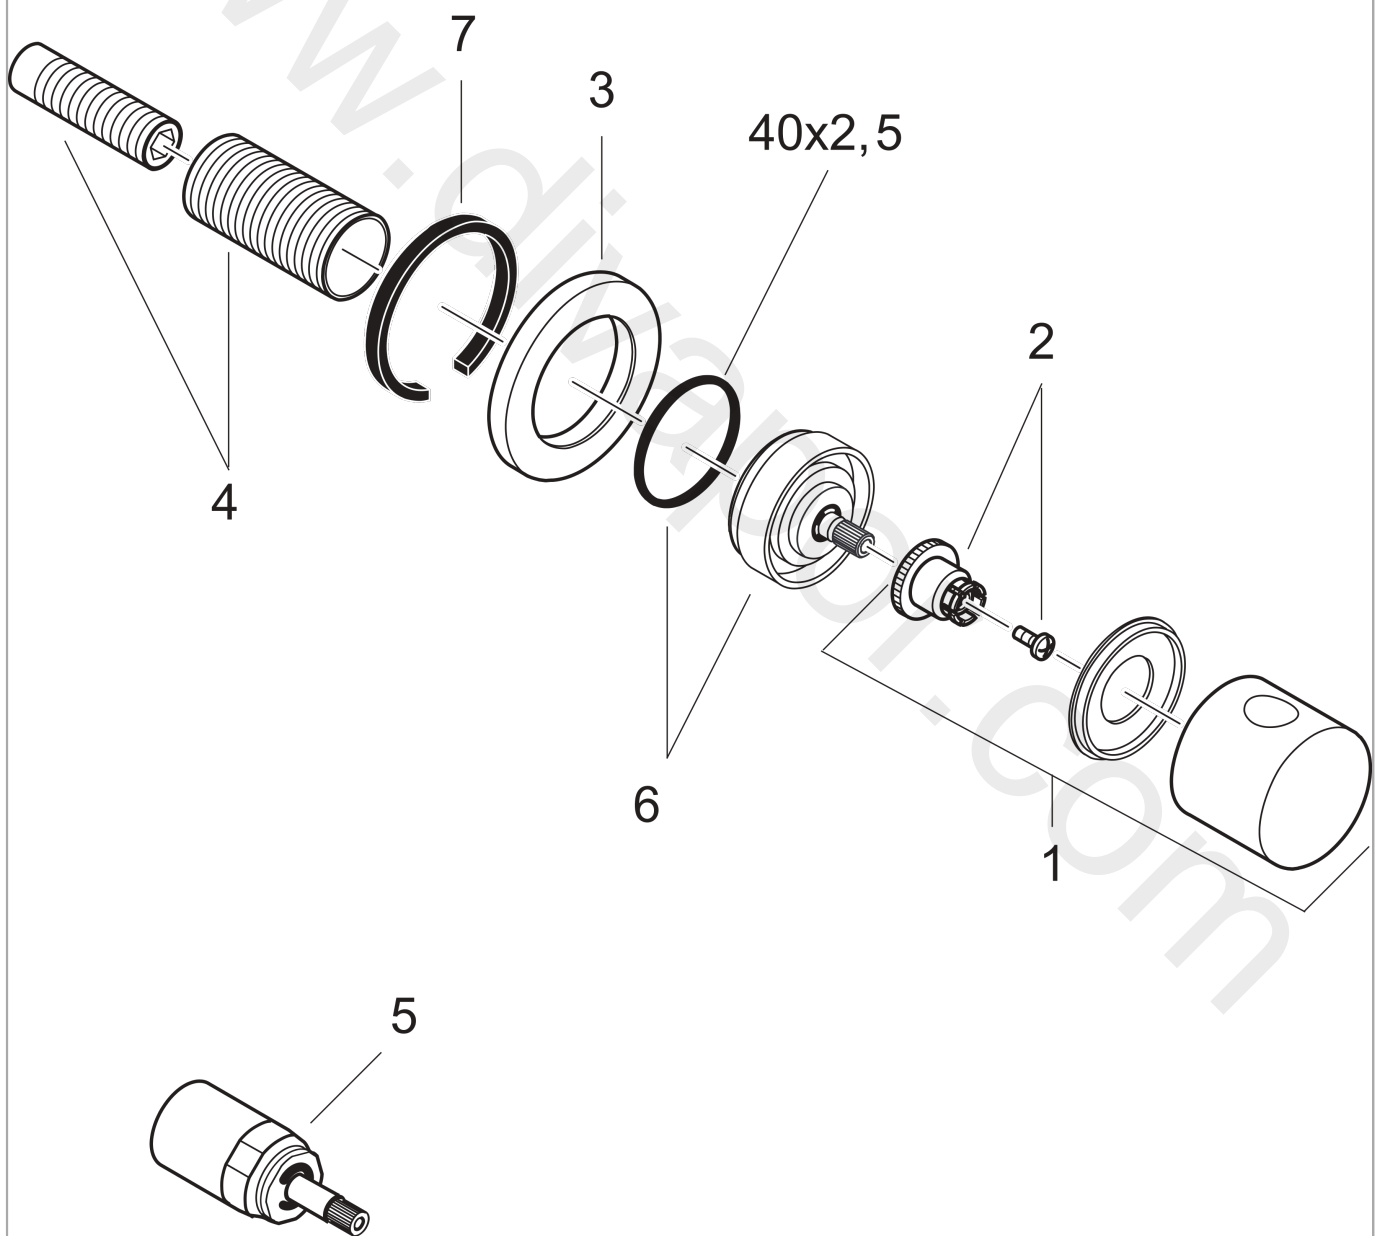

AXOR Uno
Shut-off valve for concealed installation
Finish: **Chrome** Article Number: **38976000**

product features

- connection type: DN15/DN20

Article Details

Price excl. VAT

116,67 £

Product image

Scale drawing

AXOR Uno
Shut-off valve for concealed installation
Finish: **Chrome** Article Number: **38976000**

Exploded Drawing

Year of production: >05/01

AXOR Uno
Shut-off valve for concealed installation
 Finish: **Chrome** Article Number: **38976000**

Spare part list

Year of production: >05/01

Pos.		Article Number	Price	PU
1	handle	38092000	£ 96,00	1
2	handle fixing set	94184000	£ 6,10	1
3	escutcheon	96498000	£ 79,00	1
4	fixing set	96392000	£ 35,00	1
5	extension 25 mm	96370000	£ 84,00	1
6	nut	97265000	£ 96,00	1
7	seal	97530000	£ 6,10	1
a	concealed items DN20 (¾")	15970180	£ 138,00	1
b	concealed items ½"	15973180	£ 130,00	1
c	concealed items ½"	15974180	£ 133,00	1