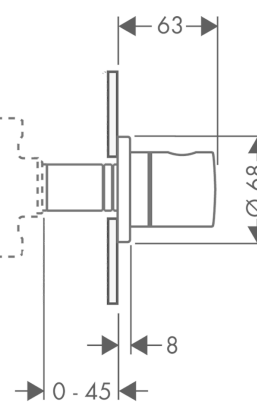

AXOR Uno
Shut-off valve for concealed installation
Finish: **Chrome** Article Number: **38976000**

product features

- connection type: DN15/DN20

Article Details

Price excl. VAT

116,67 £

Product image

Scale drawing

AXOR Uno
Shut-off valve for concealed installation
Finish: **Chrome** Article Number: **38976000**

Exploded Drawing

Year of production: >05/01

AXOR Uno
Shut-off valve for concealed installation
 Finish: **Chrome** Article Number: **38976000**

Spare part list

Year of production: >05/01

Pos.		Article Number	Price	PU
1	handle	38092000	£ 96,00	1
2	handle fixing set	94184000	£ 6,10	1
3	escutcheon	96498000	£ 79,00	1
4	fixing set	96392000	£ 35,00	1
5	extension 25 mm	96370000	£ 84,00	1
6	nut	97265000	£ 96,00	1
7	seal	97530000	£ 6,10	1
a	concealed items DN20 (¾")	15970180	£ 138,00	1
b	concealed items ½"	15973180	£ 130,00	1
c	concealed items ½"	15974180	£ 133,00	1