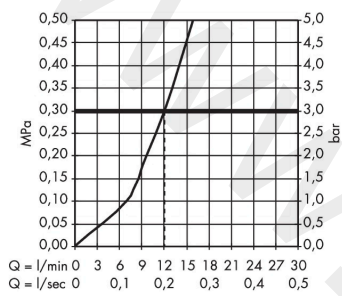

AXOR Uno
Single lever kitchen mixer 250 with swivel spout
Finish: **Stainless Steel Finish** Article Number: **38830800**

Flowchart