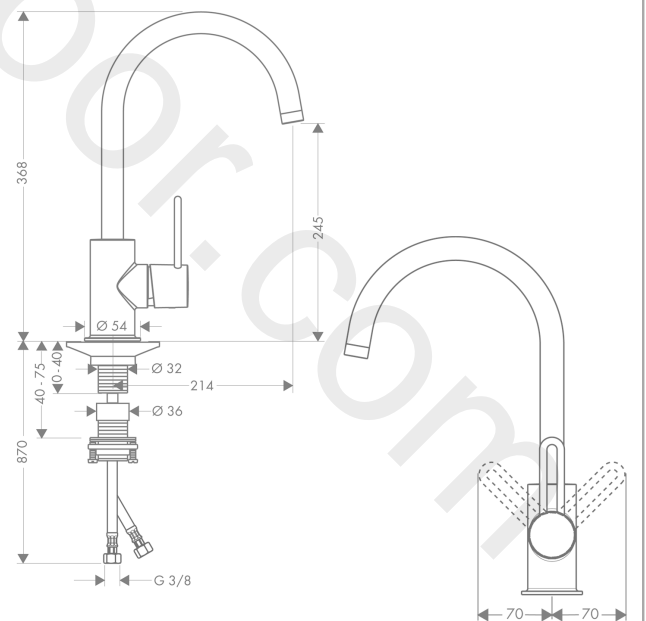

### product features

- ComfortZone 250
- swivel range 360°
- normal spray
- connection dimension: DN15
- maximum flow rate at 3 bar: 12 l/min
- ceramic cartridge
- connection type: G 3/8 connections
- temperature limitation adjustable
- integrated non-return valve
- suitable for continuous flow water heaters
- WRAS 1906094
- WRAS 1906094 - Approval letter

### Scale drawing

**AXOR Uno**  
**Single lever kitchen mixer 250 with swivel spout**  
Finish: **Stainless Steel Finish** Article Number: **38830800**

## Exploded Drawing

Year of production: >10/10

**AXOR Uno**  
**Single lever kitchen mixer 250 with swivel spout**  
 Finish: **Stainless Steel Finish** Article Number: **38830800**

## Spare part list

Year of production: >10/10

Pos.		Article Number	Price	PU
1	handle	38094800	£ 110,00	1
2	screw cover	96762000	£ 3,30	1
3	hollow set screw M6x10 DIN 916	96029000	£ 3,30	1
4	flange	96763800	£ 13,50	1
5	nut	97209000	£ 16,10	1
6	O-ring 33x2	98154000	£ 3,30	1
7	cartridge, assy	92730000	£ 35,00	1
8	seal	95008000	£ 9,00	1
9	spout cpl.	97886800	£ 370,00	1
10	aerator laminar M18x1 (15 l/min)	97884800	£ 51,00	1
11	O-ring 11x2	98127000	£ 3,30	1
12	flat seal	98749000	£ 6,10	1
13	fixation extension 35 mm	13898000	£ 79,00	1
14	support	97523000	£ 6,10	1
15	fixing set (Ø 32)	13961000	£ 25,00	1
16	lever collar	97548000	£ 3,30	1
17	connection hose 900 mm M8x0,75 G3/8	96316000	£ 43,00	1
18	O-ring 7x1,5	98422000	£ 3,30	1
19	sealing set	95581000	£ 6,10	1
20	lever collar	92849000	£ 9,00	1