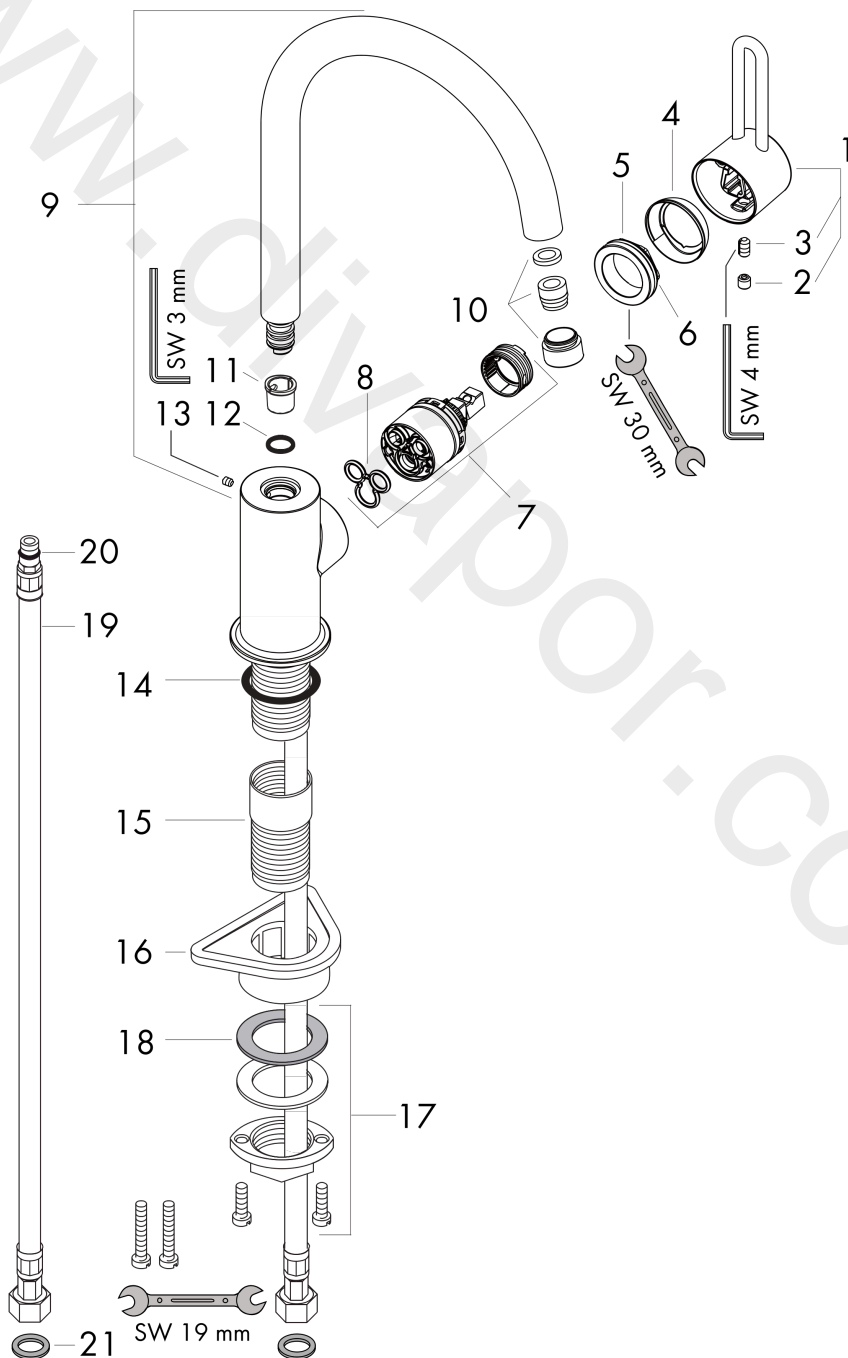

### product features

- ComfortZone 250
- swivel range 360°
- normal spray
- connection dimension: DN15
- maximum flow rate at 3 bar: 12 l/min
- ceramic cartridge
- connection type: G 3/8 connections
- temperature limitation adjustable
- integrated non-return valve
- suitable for continuous flow water heaters
- WRAS 1906094
- WRAS 1906094 - Approval letter

### Scale drawing

**AXOR Uno**  
**Single lever kitchen mixer 250 with swivel spout**  
Finish: **Stainless Steel Finish** Article Number: **38830800**

## Exploded Drawing

Year of production: >10/10

**AXOR Uno**  
**Single lever kitchen mixer 250 with swivel spout**  
 Finish: **Stainless Steel Finish** Article Number: **38830800**

## Spare part list

Year of production: >10/10

Pos.		Article Number	Price	PU
1	handle	38094800	£ 110,00	1
2	screw cover	96762000	£ 3,30	1
3	hollow set screw M6x10 DIN 916	96029000	£ 3,30	1
4	flange	96763800	£ 13,50	1
5	nut	97209000	£ 16,10	1
6	O-ring 33x2	98154000	£ 3,30	1
7	cartridge, assy	92730000	£ 35,00	1
8	seal	95008000	£ 9,00	1
9	spout cpl.	97886800	£ 370,00	1
10	aerator laminar M18x1 (15 l/min)	97884800	£ 51,00	1
11	O-ring 11x2	98127000	£ 3,30	1
12	flat seal	98749000	£ 6,10	1
13	fixation extension 35 mm	13898000	£ 79,00	1
14	support	97523000	£ 6,10	1
15	fixing set (Ø 32)	13961000	£ 25,00	1
16	lever collar	97548000	£ 3,30	1
17	connection hose 900 mm M8x0,75 G3/8	96316000	£ 43,00	1
18	O-ring 7x1,5	98422000	£ 3,30	1
19	sealing set	95581000	£ 6,10	1
20	lever collar	92849000	£ 9,00	1