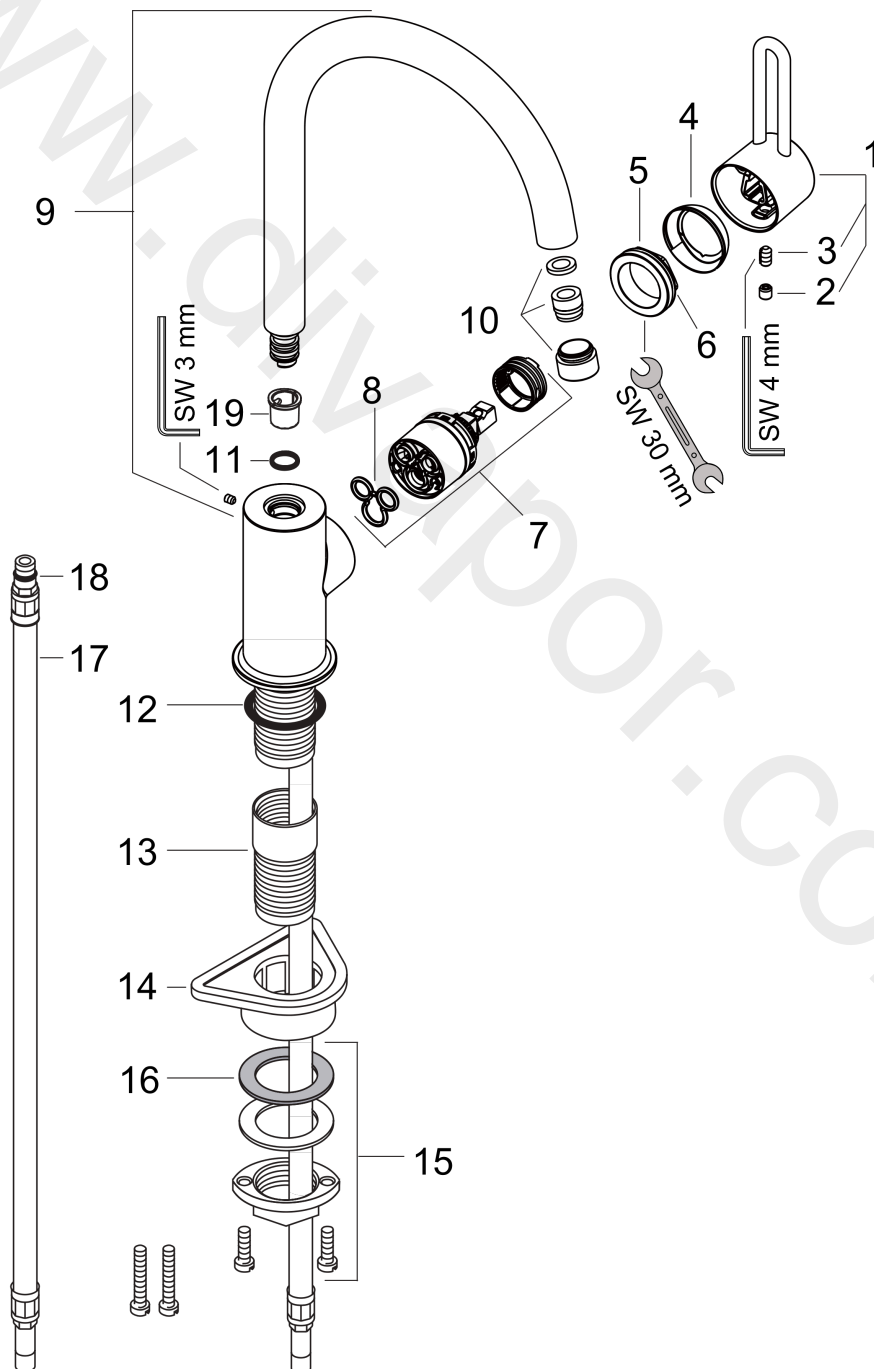

**AXOR Uno**  
**Single lever kitchen mixer 250 with swivel spout**  
Surfaces: Article Number: **38830800**

## Exploded Drawing

Year of production: **01/06 - 09/10**

**AXOR Uno**  
**Single lever kitchen mixer 250 with swivel spout**  
 Surfaces: Article Number: **38830800**

## Spare part list

Year of production: **01/06 - 09/10**

Pos.		Article Number	Price	PU
1	handle	38094800	£ 110,00	1
2	screw cover	96762000	£ 3,30	1
3	hollow set screw M6x10 DIN 916	96029000	£ 3,30	1
4	flange	96763800	£ 13,50	1
5	nut	97209000	£ 16,10	1
6	O-ring 33x2	98154000	£ 3,30	1
7	cartridge, assy	92730000	£ 35,00	1
8	seal	95008000	£ 9,00	1
9	spout cpl.	97886800	£ 370,00	1
10	aerator laminar M18x1 (15 l/min)	97884800	£ 51,00	1
11	O-ring 11x2	98127000	£ 3,30	1
12	flat seal	98749000	£ 6,10	1
13	fixation extension 35 mm	13898000	£ 79,00	1
14	support	97523000	£ 6,10	1
15	fixing set (Ø 32)	13961000	£ 25,00	1
16	lever collar	97548000	£ 3,30	1
17	connection hose 900 mm M8x0,75 G3/8	96316000	£ 43,00	1
18	O-ring 7x1,5	98422000	£ 3,30	1
19	lever collar	92849000	£ 9,00	1