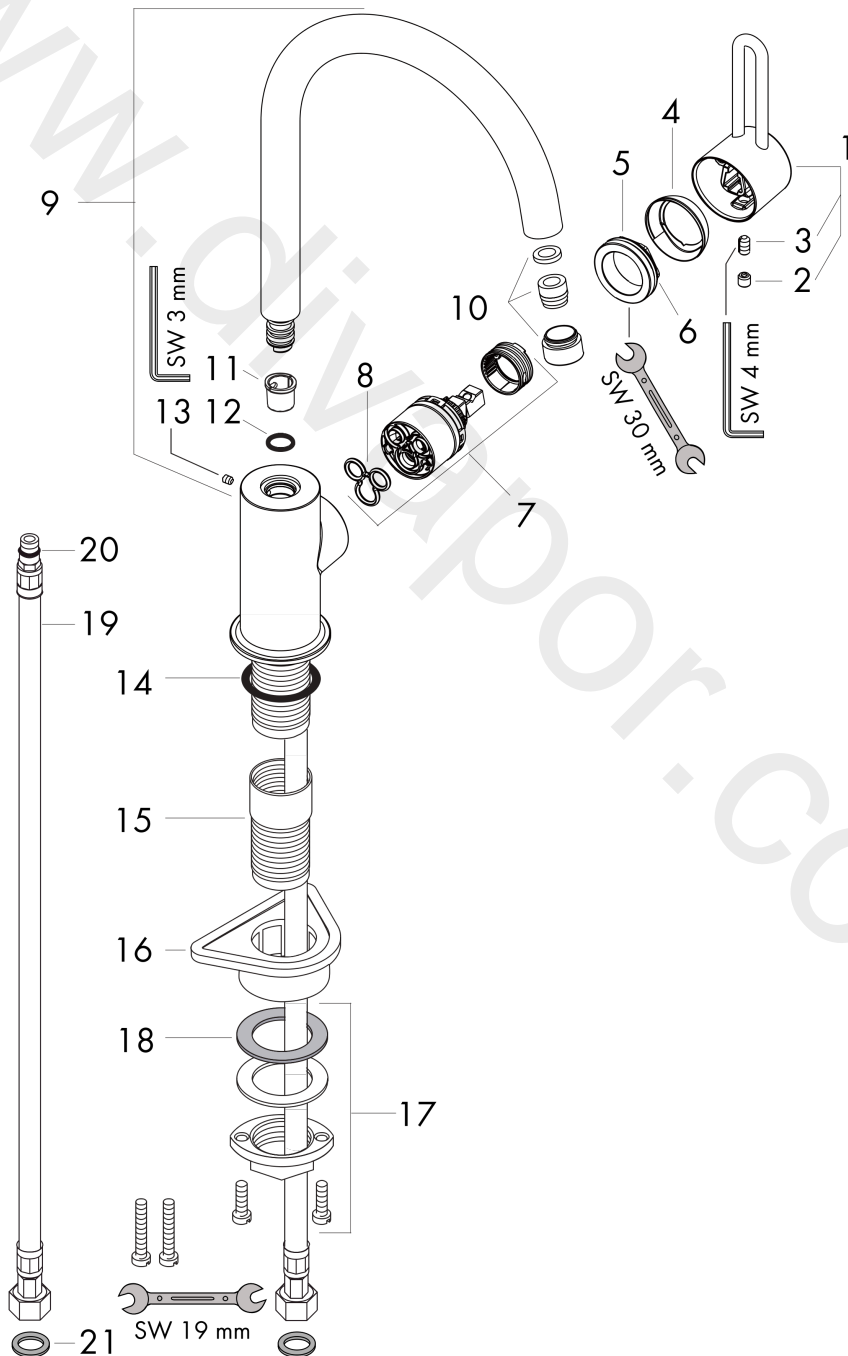

**AXOR Uno**  
**Single lever kitchen mixer 250 with swivel spout**  
Finish: **Chrome** Article Number: **38830000**

## Flowchart

**AXOR Uno**  
**Single lever kitchen mixer 250 with swivel spout**  
 Finish: **Chrome** Article Number: **38830000**

## Exploded Drawing

Year of production: >10/10

**AXOR Uno**  
**Single lever kitchen mixer 250 with swivel spout**  
 Finish: **Chrome** Article Number: **38830000**

## Spare part list

Year of production: >10/10

Pos.		Article Number	Price	PU
1	handle	38094000	£ 79,00	1
2	screw cover	96762000	£ 3,30	1
3	hollow set screw M6x10 DIN 916	96029000	£ 3,30	1
4	flange	96763000	£ 9,00	1
5	nut	97209000	£ 16,10	1
6	O-ring 33x2	98154000	£ 3,30	1
7	cartridge, assy	92730000	£ 35,00	1
8	seal	95008000	£ 9,00	1
9	spout cpl.	97886000	£ 224,00	1
10	aerator laminar M18x1 (15 l/min)	97884000	£ 35,00	1
11	lever collar	92849000	£ 9,00	1
12	O-ring 11x2	98127000	£ 3,30	1
13	hollow set screw M4x5	98731000	£ 3,30	1
14	flat seal	98749000	£ 6,10	1
15	fixation extension 35 mm	13898000	£ 79,00	1
16	support	97523000	£ 6,10	1
17	fixing set (Ø 32)	13961000	£ 25,00	1
18	lever collar	97548000	£ 3,30	1
19	connection hose 900 mm M8x0,75 G3/8	96316000	£ 43,00	1
20	O-ring 7x1,5	98422000	£ 3,30	1
21	sealing set	95581000	£ 6,10	1