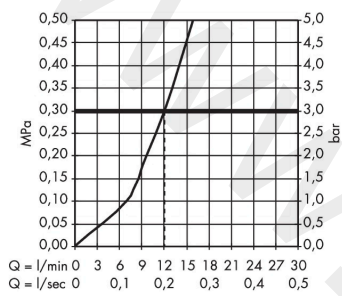

AXOR Uno
Single lever kitchen mixer 250 with swivel spout
Finish: **Chrome** Article Number: **38830000**

Flowchart