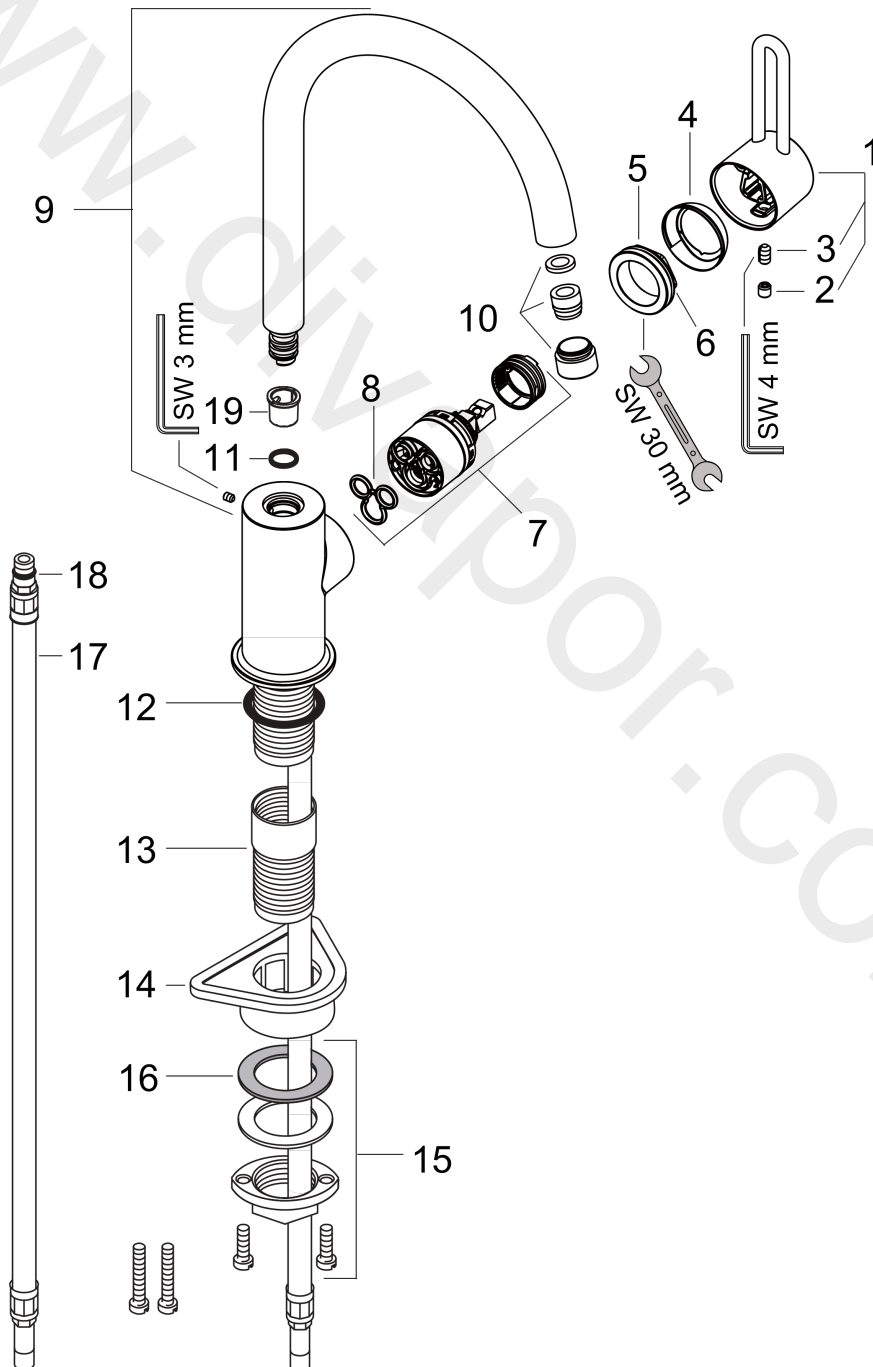

## Exploded Drawing

Year of production: **01/06 - 09/10**

**AXOR Uno**  
**Single lever kitchen mixer 250 with swivel spout**  
 Surfaces: Article Number: **38830000**

## Spare part list

Year of production: **01/06 - 09/10**

| Pos. |                                     | Article Number | Price    | PU |
|------|-------------------------------------|----------------|----------|----|
| 1    | handle                              | 38094000       | £ 79,00  | 1  |
| 2    | screw cover                         | 96762000       | £ 3,30   | 1  |
| 3    | hollow set screw M6x10 DIN 916      | 96029000       | £ 3,30   | 1  |
| 4    | flange                              | 96763000       | £ 9,00   | 1  |
| 5    | nut                                 | 97209000       | £ 16,10  | 1  |
| 6    | O-ring 33x2                         | 98154000       | £ 3,30   | 1  |
| 7    | cartridge, assy                     | 92730000       | £ 35,00  | 1  |
| 8    | seal                                | 95008000       | £ 9,00   | 1  |
| 9    | spout cpl.                          | 97886000       | £ 224,00 | 1  |
| 10   | aerator laminar M18x1 (15 l/min)    | 97884000       | £ 35,00  | 1  |
| 11   | O-ring 11x2                         | 98127000       | £ 3,30   | 1  |
| 12   | flat seal                           | 98749000       | £ 6,10   | 1  |
| 13   | fixation extension 35 mm            | 13898000       | £ 79,00  | 1  |
| 14   | support                             | 97523000       | £ 6,10   | 1  |
| 15   | fixing set (Ø 32)                   | 13961000       | £ 25,00  | 1  |
| 16   | lever collar                        | 97548000       | £ 3,30   | 1  |
| 17   | connection hose 900 mm M8x0,75 G3/8 | 96316000       | £ 43,00  | 1  |
| 18   | O-ring 7x1,5                        | 98422000       | £ 3,30   | 1  |
| 19   | lever collar                        | 92849000       | £ 9,00   | 1  |