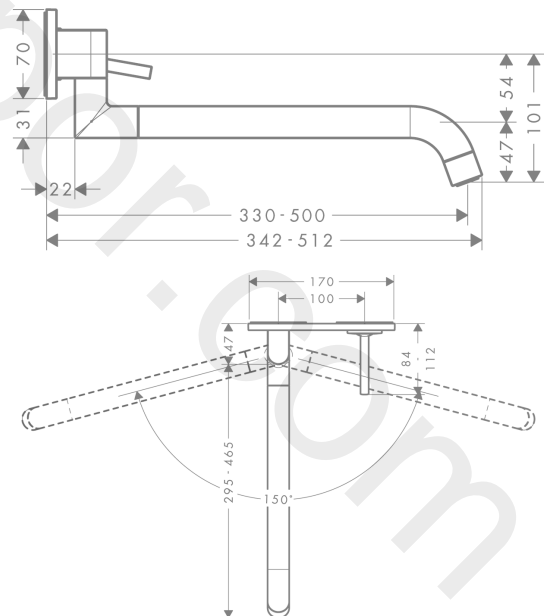

AXOR Uno
Single lever kitchen mixer for concealed installation wall-mounted
 Finish: **Stainless Steel Finish** Article Number: **38815800**

product features

- handle can be positioned on the right or left, depending on the basic set installation
- swivel range adjustable in 2 steps to 110° or 150°
- with telescopic function (330 - 500 mm)
- laminar spray
- maximum flow rate at 3 bar: 9 l/min
- joystick ceramic cartridge
- connection type: basic set or base unit required
- integrated non-return valve
- suitable for continuous flow water heaters
- WRAS 1903007

Article Details

Price excl. VAT 855,80 £

Product image

Scale drawing

AXOR Uno
Single lever kitchen mixer for concealed installation wall-mounted
Finish: **Stainless Steel Finish** Article Number: **38815800**

Exploded Drawing

Year of production: >11/11

AXOR Uno
Single lever kitchen mixer for concealed installation wall-mounted
 Finish: **Stainless Steel Finish** Article Number: **38815800**

Spare part list

Year of production: >11/11

Pos.		Article Number	Price	PU
1	fixing set	97971000	£ 43,00	1
2	adapter for cartridge	95644000	£ 16,10	1
3	cartridge, assy	96339000	£ 79,00	1
4	O-ring 21,95x1,78	95169000	£ 3,30	1
5	nut	95645000	£ 43,00	1
6	filter	97735000	£ 3,30	1
7	flow limiter (9 l/min)	98894000	£ 9,00	1
8	O-ring 14x2	98129000	£ 3,30	1
9	escutcheon	95920800	£ 173,00	1
10	nut	97601000	£ 20,50	1
11	escutcheon for handle	96912800	£ 64,00	1
12	escutcheon for spout	95921000	£ 173,00	1
13	handle	10092800	£ 110,00	1
14	flange	95922800	£ 110,00	1
15	O-Ring 14x2,5	98189000	£ 3,30	1
16	O-ring 13x1,5	98475000	£ 3,30	1
17	non return valve DW 10	96456000	£ 9,00	1
18	O-ring 15x2,5	98131000	£ 3,30	1
19	spout cpl.	95923800	£ 275,00	1
20	aerator laminar M22x1 (15 l/min)	95967800	-	1
21	hollow set screw M4x6	97767000	£ 3,30	1
a	base body	13622180	£ 355,00	1
b	service tool for disassembling the handle	92124000	£ 137,00	1
c	adapter for exchanged connections	93561000	£ 275,00	1