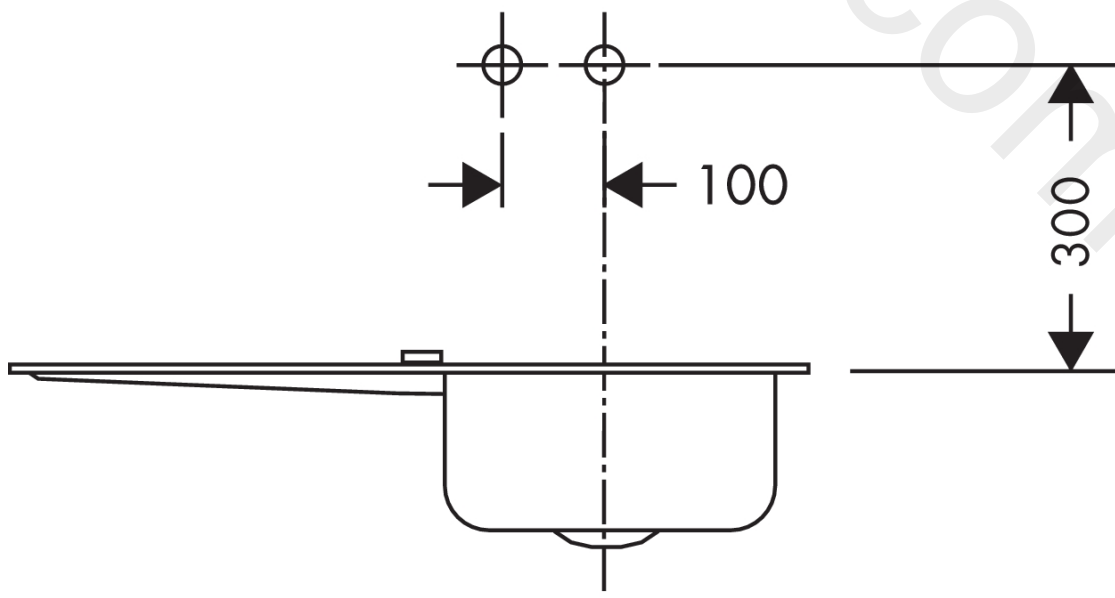

AXOR Uno
Single lever kitchen mixer for concealed installation wall-mounted
Finish: **Stainless Steel Finish** Article Number: **38815800**

Installation examples