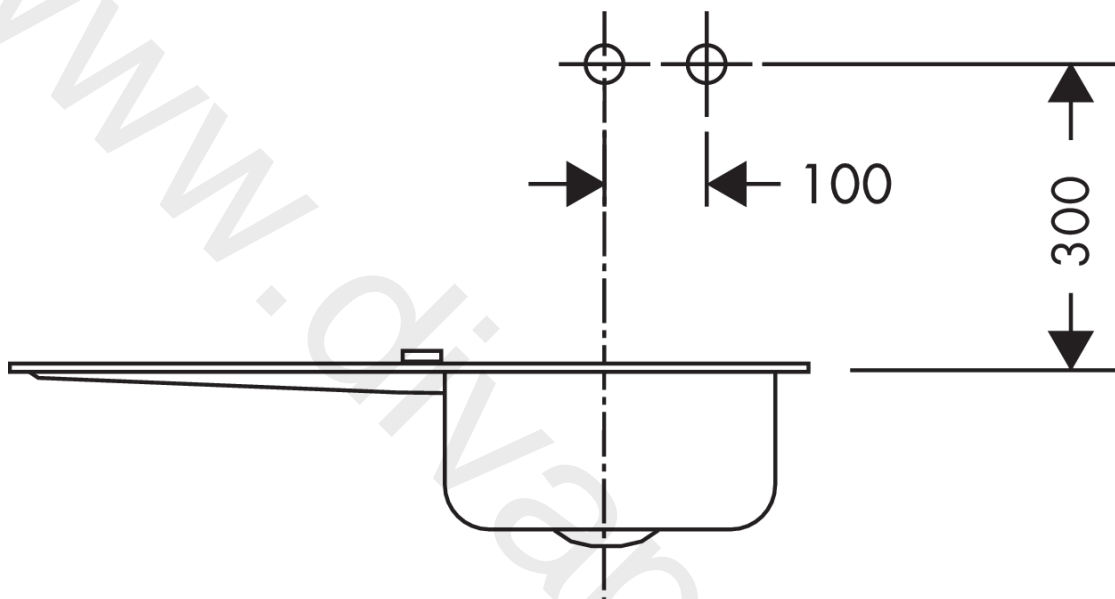

AXOR Uno
Single lever kitchen mixer for concealed installation wall-mounted
Finish: **Stainless Steel Finish** Article Number: **38815800**

Installation examples