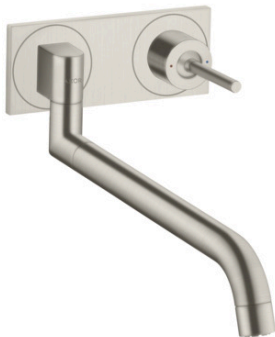

AXOR Uno
Single lever kitchen mixer for concealed installation wall-mounted
 Finish: **Stainless Steel Finish** Article Number: **38815800**

product features

- handle can be positioned on the right or left, depending on the basic set installation
- swivel range adjustable in 2 steps to 110° or 150°
- with telescopic function (330 - 500 mm)
- laminar spray
- maximum flow rate at 3 bar: 9 l/min
- joystick ceramic cartridge
- connection type: basic set or base unit required
- integrated non-return valve
- suitable for continuous flow water heaters
- WRAS 1903007

Article Details

Price excl. VAT 855,80 £

Product image

Scale drawing

AXOR Uno
Single lever kitchen mixer for concealed installation wall-mounted
Finish: **Stainless Steel Finish** Article Number: **38815800**

Flowchart

AXOR Uno
Single lever kitchen mixer for concealed installation wall-mounted
Finish: **Stainless Steel Finish** Article Number: **38815800**

Installation examples

AXOR Uno
Single lever kitchen mixer for concealed installation wall-mounted
Finish: **Stainless Steel Finish** Article Number: **38815800**

Exploded Drawing

Year of production: >11/11

AXOR Uno
Single lever kitchen mixer for concealed installation wall-mounted
 Finish: **Stainless Steel Finish** Article Number: **38815800**

Spare part list

Year of production: >11/11