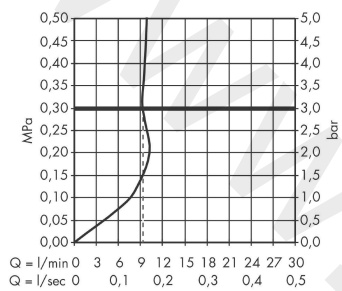

AXOR Uno
Single lever kitchen mixer for concealed installation wall-mounted
Finish: **Stainless Steel Finish** Article Number: **38815800**

Flowchart