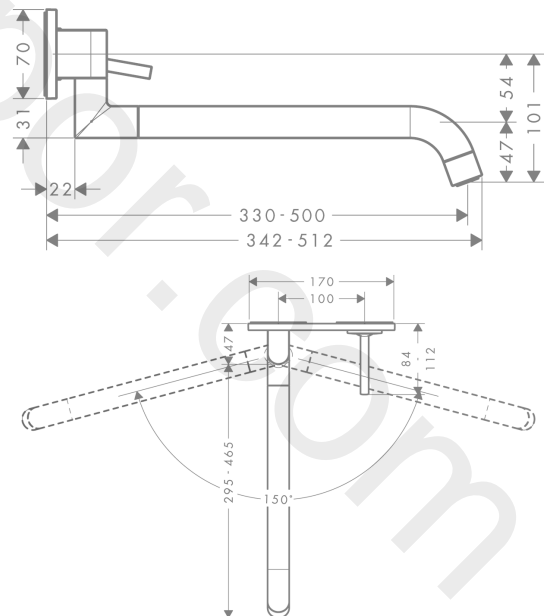

Article Details

Price excl. VAT

658,33 £

Product image

Scale drawing

AXOR Uno
Single lever kitchen mixer for concealed installation wall-mounted
Finish: **Chrome** Article Number: **38815000**

Flowchart

AXOR Uno
Single lever kitchen mixer for concealed installation wall-mounted
Finish: **Chrome** Article Number: **38815000**

Installation examples

AXOR Uno
Single lever kitchen mixer for concealed installation wall-mounted
 Finish: **Chrome** Article Number: **38815000**

Spare part list

Year of production: >11/11

Pos.		Article Number	Price	PU
1	fixing set	97971000	£ 43,00	1
2	adapter for cartridge	95644000	£ 16,10	1
3	cartridge, assy	96339000	£ 79,00	1
4	O-ring 21,95x1,78	95169000	£ 3,30	1
5	nut	95645000	£ 43,00	1
6	filter	97735000	£ 3,30	1
7	flow limiter (9 l/min)	98894000	£ 9,00	1
8	O-ring 14x2	98129000	£ 3,30	1
9	escutcheon	95920000	£ 110,00	1
10	nut	97601000	£ 20,50	1
11	escutcheon for handle	96912000	£ 51,00	1
12	escutcheon for spout	95921000	£ 173,00	1
13	handle	10092000	£ 79,00	1
14	flange	95922000	£ 79,00	1
15	O-Ring 14x2,5	98189000	£ 3,30	1
16	O-ring 13x1,5	98475000	£ 3,30	1
17	non return valve DW 10	96456000	£ 9,00	1
18	O-ring 15x2,5	98131000	£ 3,30	1
19	spout cpl.	95923000	£ 173,00	1
20	aerator laminar M22x1 (15 l/min)	95967000	£ 43,00	1
21	hollow set screw M4x6	97767000	£ 3,30	1
22	connecting thread G½	93189000	£ 64,00	1
a	base body	13622180	£ 355,00	1
b	service tool for disassembling the handle	92124000	£ 137,00	1
c	extension set 25 mm for 13622180	31971000	£ 169,00	1
d	adapter for exchanged connections	93561000	£ 275,00	1
e	Grease	90920000	£ 16,10	1