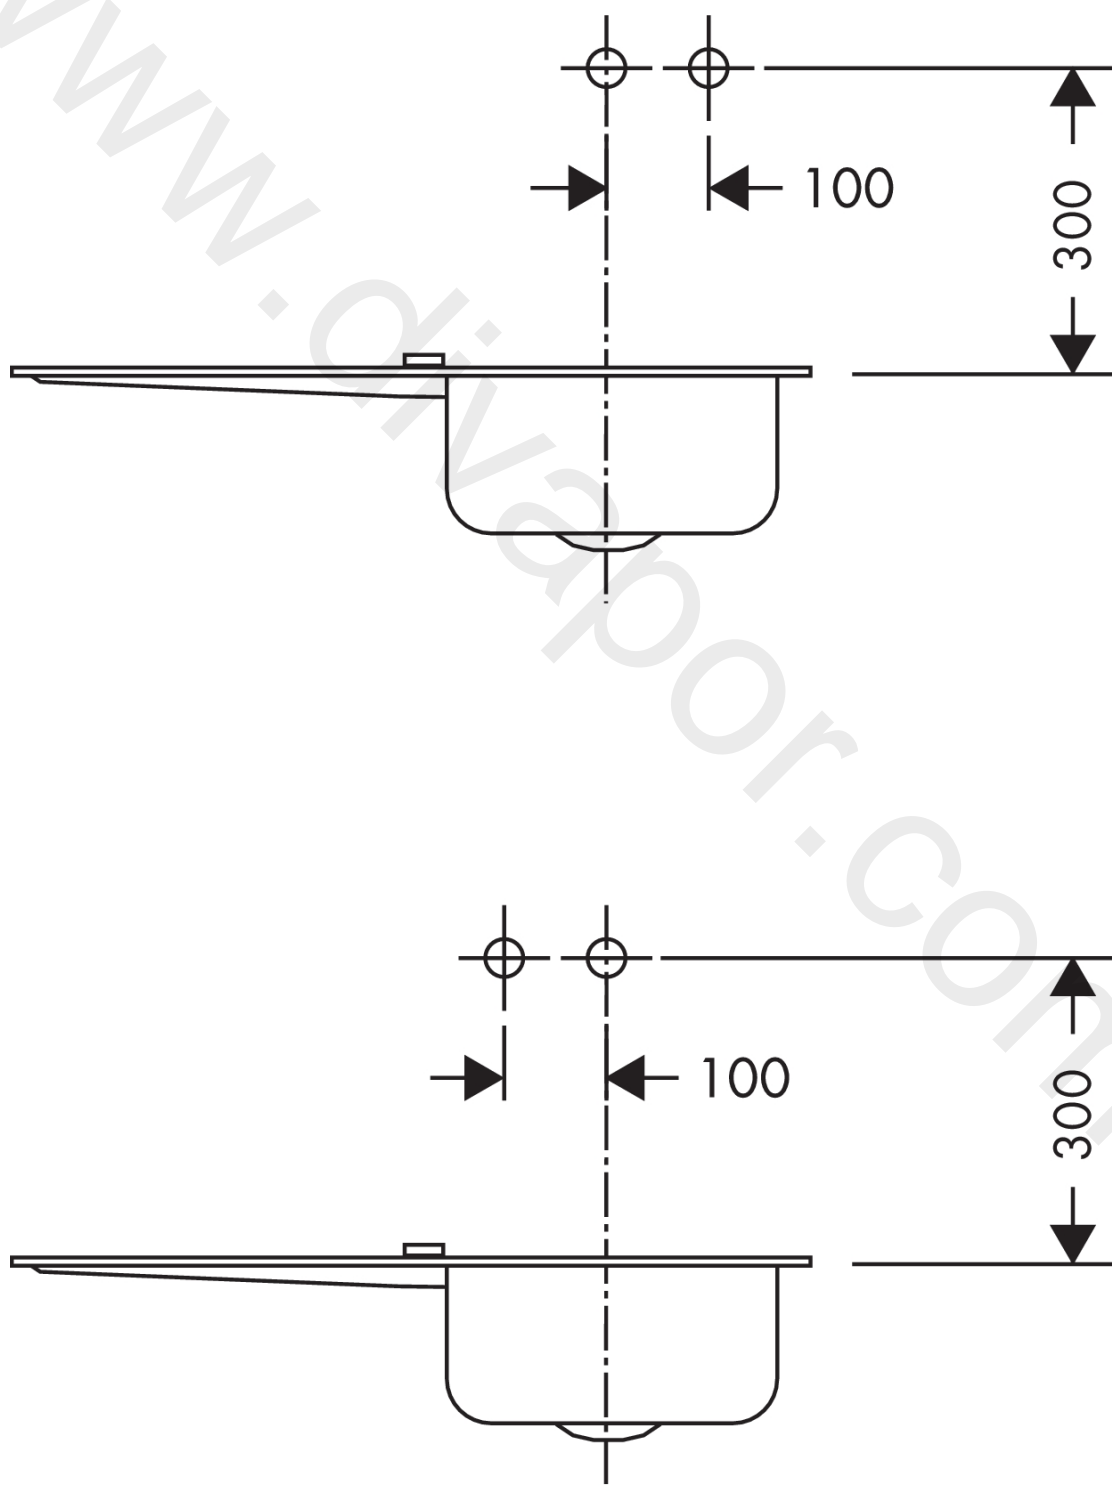

AXOR Uno
Single lever kitchen mixer for concealed installation wall-mounted
 Finish: **Chrome** Article Number: **38815000**

product features

- handle can be positioned on the right or left, depending on the basic set installation
- swivel range adjustable in 2 steps to 110° or 150°
- with telescopic function (330 - 500 mm)
- laminar spray
- maximum flow rate at 3 bar: 9 l/min
- joystick ceramic cartridge
- connection type: basic set or base unit required
- integrated non-return valve
- suitable for continuous flow water heaters
- WRAS 1903007

Installation examples

AXOR Uno
Single lever kitchen mixer for concealed installation wall-mounted
 Finish: **Chrome** Article Number: **38815000**

Spare part list

Year of production: >11/11

Pos.		Article Number	Price	PU
1	fixing set	97971000	£ 43,00	1
2	adapter for cartridge	95644000	£ 16,10	1
3	cartridge, assy	96339000	£ 79,00	1
4	O-ring 21,95x1,78	95169000	£ 3,30	1
5	nut	95645000	£ 43,00	1
6	filter	97735000	£ 3,30	1
7	flow limiter (9 l/min)	98894000	£ 9,00	1
8	O-ring 14x2	98129000	£ 3,30	1
9	escutcheon	95920000	£ 110,00	1
10	nut	97601000	£ 20,50	1
11	escutcheon for handle	96912000	£ 51,00	1
12	escutcheon for spout	95921000	£ 173,00	1
13	handle	10092000	£ 79,00	1
14	flange	95922000	£ 79,00	1
15	O-Ring 14x2,5	98189000	£ 3,30	1
16	O-ring 13x1,5	98475000	£ 3,30	1
17	non return valve DW 10	96456000	£ 9,00	1
18	O-ring 15x2,5	98131000	£ 3,30	1
19	spout cpl.	95923000	£ 173,00	1
20	aerator laminar M22x1 (15 l/min)	95967000	£ 43,00	1
21	hollow set screw M4x6	97767000	£ 3,30	1
22	connecting thread G½	93189000	£ 64,00	1
a	base body	13622180	£ 355,00	1
b	service tool for disassembling the handle	92124000	£ 137,00	1
c	extension set 25 mm for 13622180	31971000	£ 169,00	1
d	adapter for exchanged connections	93561000	£ 275,00	1
e	Grease	90920000	£ 16,10	1