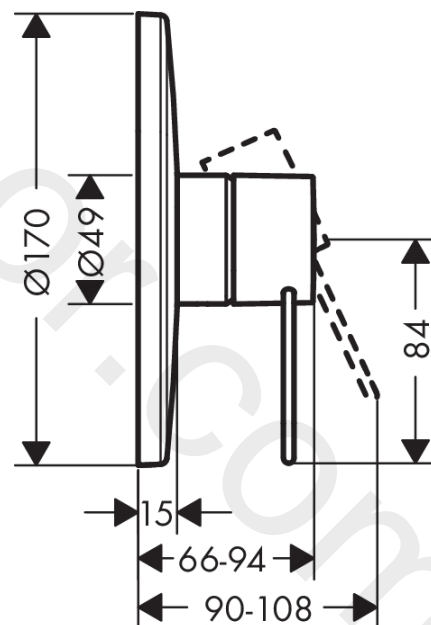

AXOR Uno
Single lever shower mixer for concealed installation with loop handle
 Finish: **Brushed Nickel** Article Number: **38626820**

product features

- 1 function
- maximum flow rate at 3 bar: 29 l/min
- ceramic cartridge
- temperature limitation adjustable
- with silencer
- suitable for continuous flow water heaters
- min. operating pressure: 1 bar
- max. operating pressure: 10 bar
- connection type: basic set

Article Details

Price excl. VAT 556,20 £

Product image

Scale drawing

AXOR Uno
Single lever shower mixer for concealed installation with loop handle
Finish: **Brushed Nickel** Article Number: **38626820**

Flowchart

AXOR Uno
Single lever shower mixer for concealed installation with loop handle
Finish: **Brushed Nickel** Article Number: **38626820**

Exploded Drawing

Year of production: >10/19

AXOR Uno
Single lever shower mixer for concealed installation with loop handle
 Finish: **Brushed Nickel** Article Number: **38626820**

Spare part list

Year of production: >10/19

Pos.		Article Number	Price	PU
1	handle	93037820	£ 173,00	1
2	escutcheon Ø 170 mm	95803820	£ 224,00	1
3	O-Ring 48x3	95508000	£ 3,30	1
4	flange	98684820	-	1
5	O-ring 43x1,5	98148000	£ 3,30	1
6	sub plate	96447000	£ 51,00	1
7	set of fixing screws	96454000	£ 9,00	1
8	nut	98796000	£ 43,00	1
9	O-ring 39x1,5	98400000	£ 3,30	1
10	O-ring 30x1,5	98433000	£ 3,30	1
11	cartridge, assy	92730000	£ 35,00	1
12	locking screw for handle	95140000	£ 6,10	1
13	seal	95008000	£ 9,00	1
14	set of screws	96525000	£ 9,00	1
15	O-ring 16x2	98133000	£ 3,30	1
16	O-Ring 22x2	98185000	£ 3,30	1
17	flow limiter (22 l/min)	95884000	£ 13,30	1
18	noise reduction	96429000	£ 6,10	1
19	extension 25 mm	13595000	£ 75,00	1
20	set of fixing screws	97747000	£ 3,30	1
21	extension 22 mm (Ø 170 mm)	13596820	£ 108,00	1
22	escutcheon height = 33 mm (when wall is not deep enough).	14960000	£ 71,00	1