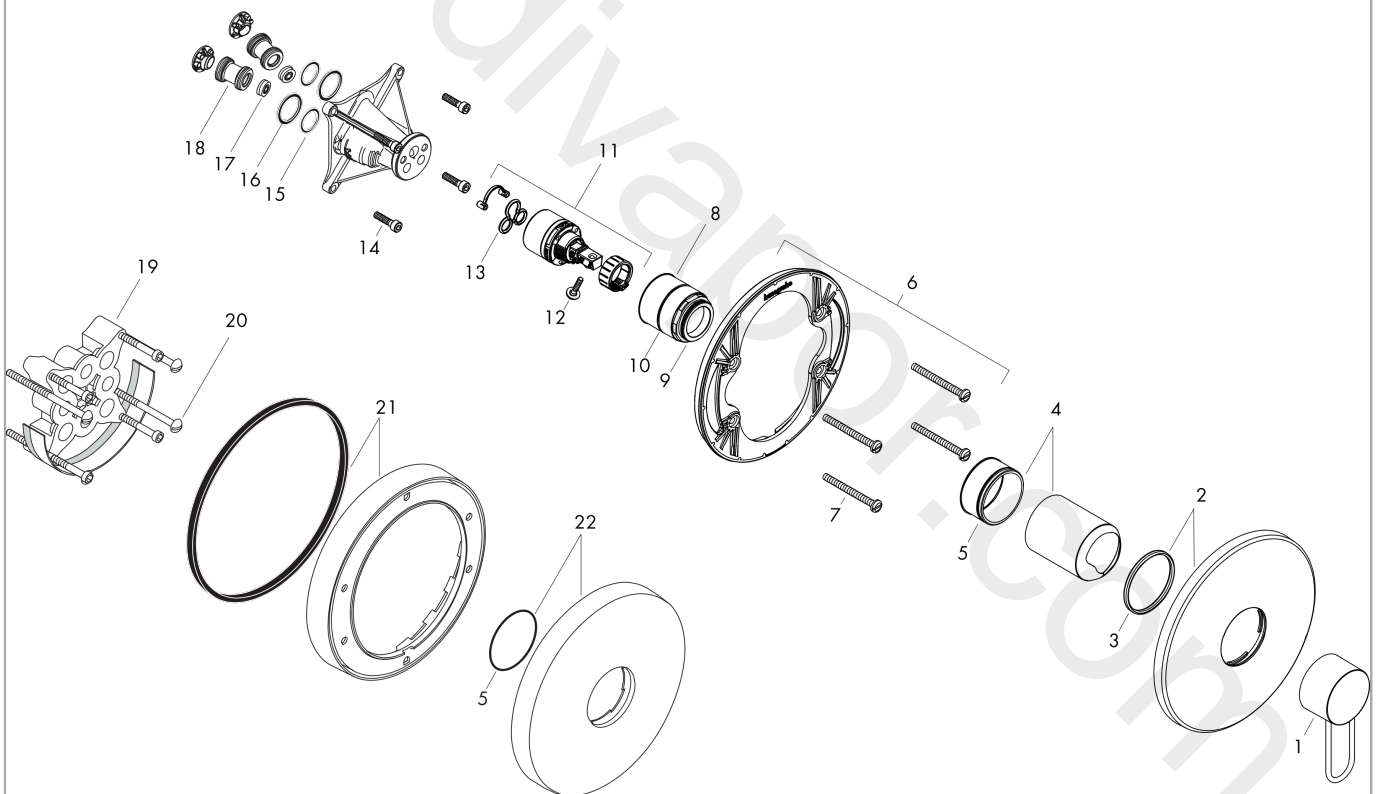

AXOR Uno
Single lever shower mixer for concealed installation with loop handle
 Finish: **Brushed Nickel** Article Number: **38626820**

product features

- 1 function
- maximum flow rate at 3 bar: 29 l/min
- ceramic cartridge
- temperature limitation adjustable
- with silencer
- suitable for continuous flow water heaters
- min. operating pressure: 1 bar
- max. operating pressure: 10 bar
- connection type: basic set

Article Details

Price excl. VAT 556,20 £

Product image

Scale drawing

AXOR Uno
Single lever shower mixer for concealed installation with loop handle
Finish: **Brushed Nickel** Article Number: **38626820**

Flowchart

AXOR Uno
Single lever shower mixer for concealed installation with loop handle
Finish: **Brushed Nickel** Article Number: **38626820**

Exploded Drawing

Year of production: >10/19

AXOR Uno
Single lever shower mixer for concealed installation with loop handle
 Finish: **Brushed Nickel** Article Number: **38626820**

Spare part list

Year of production: >10/19

Pos.		Article Number	Price	PU
1	handle	93037820	£ 173,00	1
2	escutcheon Ø 170 mm	95803820	£ 224,00	1
3	O-Ring 48x3	95508000	£ 3,30	1
4	flange	98684820	-	1
5	O-ring 43x1,5	98148000	£ 3,30	1
6	sub plate	96447000	£ 51,00	1
7	set of fixing screws	96454000	£ 9,00	1
8	nut	98796000	£ 43,00	1
9	O-ring 39x1,5	98400000	£ 3,30	1
10	O-ring 30x1,5	98433000	£ 3,30	1
11	cartridge, assy	92730000	£ 35,00	1
12	locking screw for handle	95140000	£ 6,10	1
13	seal	95008000	£ 9,00	1
14	set of screws	96525000	£ 9,00	1
15	O-ring 16x2	98133000	£ 3,30	1
16	O-Ring 22x2	98185000	£ 3,30	1
17	flow limiter (22 l/min)	95884000	£ 13,30	1
18	noise reduction	96429000	£ 6,10	1
19	extension 25 mm	13595000	£ 75,00	1
20	set of fixing screws	97747000	£ 3,30	1
21	extension 22 mm (Ø 170 mm)	13596820	£ 108,00	1
22	escutcheon height = 33 mm (when wall is not deep enough).	14960000	£ 71,00	1