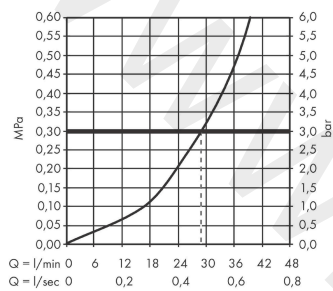

AXOR Uno
Single lever shower mixer for concealed installation with loop handle
 Finish: **Brushed Nickel** Article Number: **38626820**

product features

- 1 function
- maximum flow rate at 3 bar: 29 l/min
- ceramic cartridge
- temperature limitation adjustable
- with silencer
- suitable for continuous flow water heaters
- min. operating pressure: 1 bar
- max. operating pressure: 10 bar
- connection type: basic set

Article Details

Price excl. VAT 556,20 £

Product image

Scale drawing

AXOR Uno
Single lever shower mixer for concealed installation with loop handle
Finish: **Brushed Nickel** Article Number: **38626820**

Flowchart