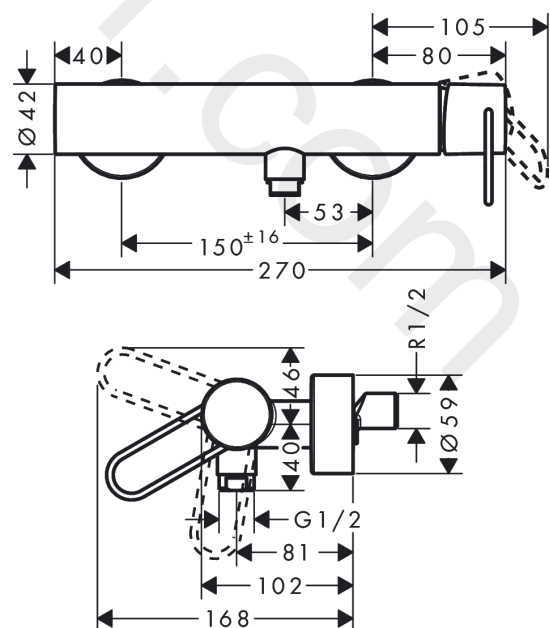

AXOR Uno

Single lever shower mixer for exposed installation with loop handle

Finish: **Brushed Nickel** Article Number: **38621820**

product features

- consists of: single lever shower mixer
- 1 function
- centre distance: 150 ± 16 mm
- maximum flow rate at 3 bar: 15 l/min
- ceramic cartridge
- temperature limitation adjustable
- non-return valve
- with silencer
- suitable for continuous flow water heaters
- hose connection DN15
- connection dimension: DN15
- min. operating pressure: 1 bar
- max. operating pressure: 10 bar
- connection type: s-shaped connections
- WRAS 1809006
- WRAS 1809006
- WRAS 1809006 - Approval letter

Article Details

Price excl. VAT

781,20 £

Product image

Scale drawing

AXOR Uno

Single lever shower mixer for exposed installation with loop handle

Finish: **Brushed Nickel** Article Number: **38621820**

Flowchart

AXOR Uno
Single lever shower mixer for exposed installation with loop handle
Finish: **Brushed Nickel** Article Number: **38621820**

Exploded Drawing

Year of production: >04/17

AXOR Uno

Single lever shower mixer for exposed installation with loop handle

Finish: **Brushed Nickel** Article Number: **38621820**

Spare part list

Year of production: >04/17

Pos.		Article Number	Price	PU
1	handle	93073820	£ 173,00	1
2	screw cover	96762000	£ 3,30	1
3	hollow set screw M6x10 DIN 916	96029000	£ 3,30	1
4	flange	98603820	£ 37,50	1
5	nut	97209000	£ 16,10	1
6	O-ring 33x2	98154000	£ 3,30	1
7	cartridge, assy	92730000	£ 35,00	1
8	O-ring 29x2	98391000	£ 3,30	1
9	O-ring 11x2	98127000	£ 3,30	1
10	O-ring 12x2	98214000	£ 3,30	1
11	set of non return valves DW 15	94074000	£ 16,10	1
12	escutcheon Ø 59 mm	97507820	£ 79,00	1
13	noise reduction	96429000	£ 6,10	1
14	set of S-unions with nuts	96742000	£ 51,00	1
15	O-ring 18x2,5	98139000	£ 3,30	1