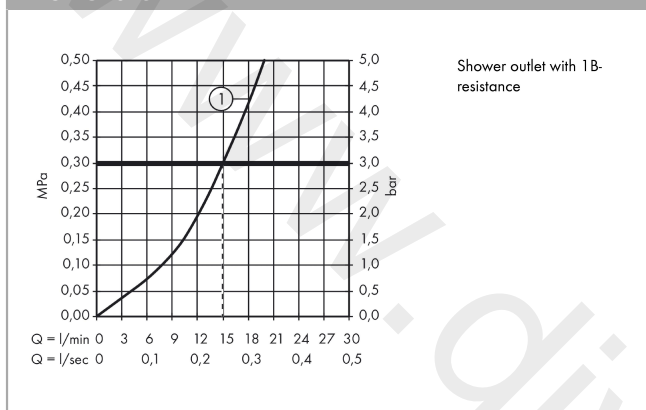

AXOR Uno

Single lever shower mixer for exposed installation with loop handle

Finish: **Brushed Nickel** Article Number: **38621820**

Flowchart