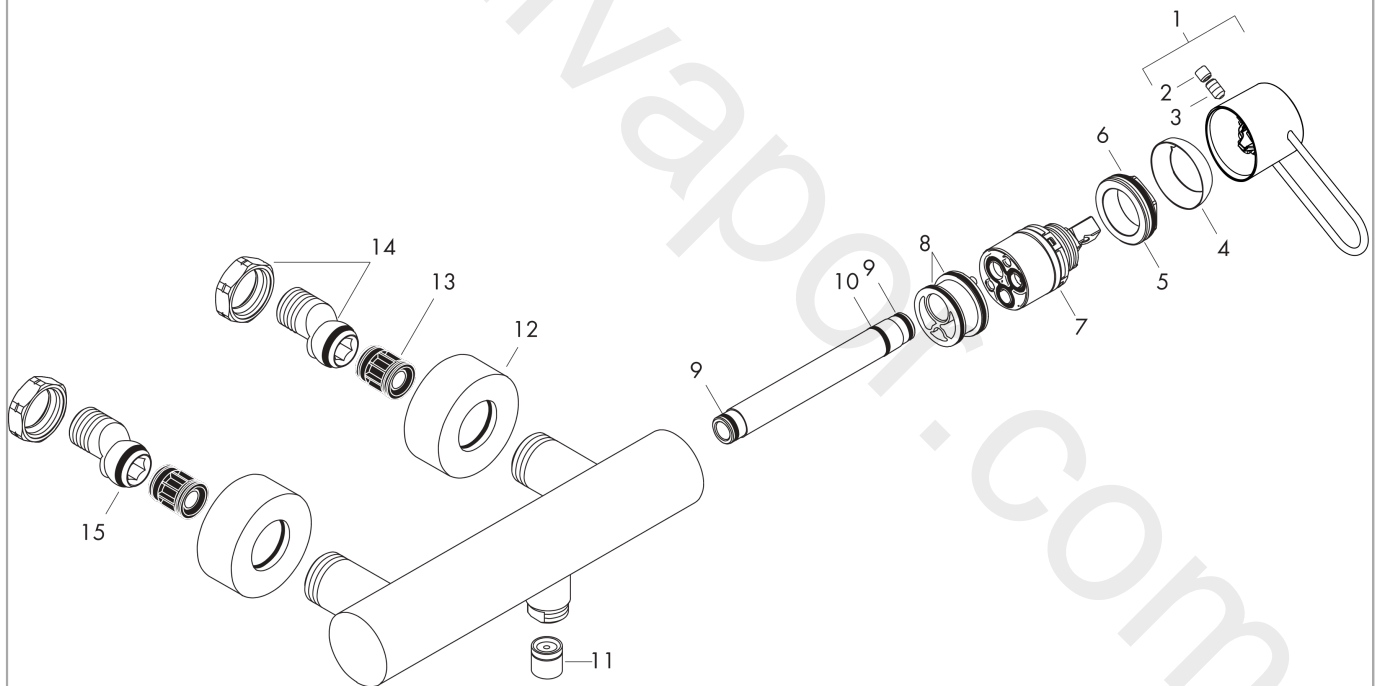

AXOR Uno

Single lever shower mixer for exposed installation with loop handle

Finish: **Brushed Nickel** Article Number: **38621820**

product features

- consists of: single lever shower mixer
- 1 function
- centre distance: 150 ± 16 mm
- maximum flow rate at 3 bar: 15 l/min
- ceramic cartridge
- temperature limitation adjustable
- non-return valve
- with silencer
- suitable for continuous flow water heaters
- hose connection DN15
- connection dimension: DN15
- min. operating pressure: 1 bar
- max. operating pressure: 10 bar
- connection type: s-shaped connections
- WRAS 1809006
- WRAS 1809006
- WRAS 1809006 - Approval letter

Article Details

Price excl. VAT

781,20 £

Product image

Scale drawing

AXOR Uno

Single lever shower mixer for exposed installation with loop handle

Finish: **Brushed Nickel** Article Number: **38621820**

Flowchart

AXOR Uno
Single lever shower mixer for exposed installation with loop handle
Finish: **Brushed Nickel** Article Number: **38621820**

Exploded Drawing

Year of production: >04/17

AXOR Uno

Single lever shower mixer for exposed installation with loop handle

Finish: **Brushed Nickel** Article Number: **38621820**

Spare part list

Year of production: >04/17

Pos.		Article Number	Price	PU
1	handle	93073820	£ 173,00	1
2	screw cover	96762000	£ 3,30	1
3	hollow set screw M6x10 DIN 916	96029000	£ 3,30	1
4	flange	98603820	£ 37,50	1
5	nut	97209000	£ 16,10	1
6	O-ring 33x2	98154000	£ 3,30	1
7	cartridge, assy	92730000	£ 35,00	1
8	O-ring 29x2	98391000	£ 3,30	1
9	O-ring 11x2	98127000	£ 3,30	1
10	O-ring 12x2	98214000	£ 3,30	1
11	set of non return valves DW 15	94074000	£ 16,10	1
12	escutcheon Ø 59 mm	97507820	£ 79,00	1
13	noise reduction	96429000	£ 6,10	1
14	set of S-unions with nuts	96742000	£ 51,00	1
15	O-ring 18x2,5	98139000	£ 3,30	1