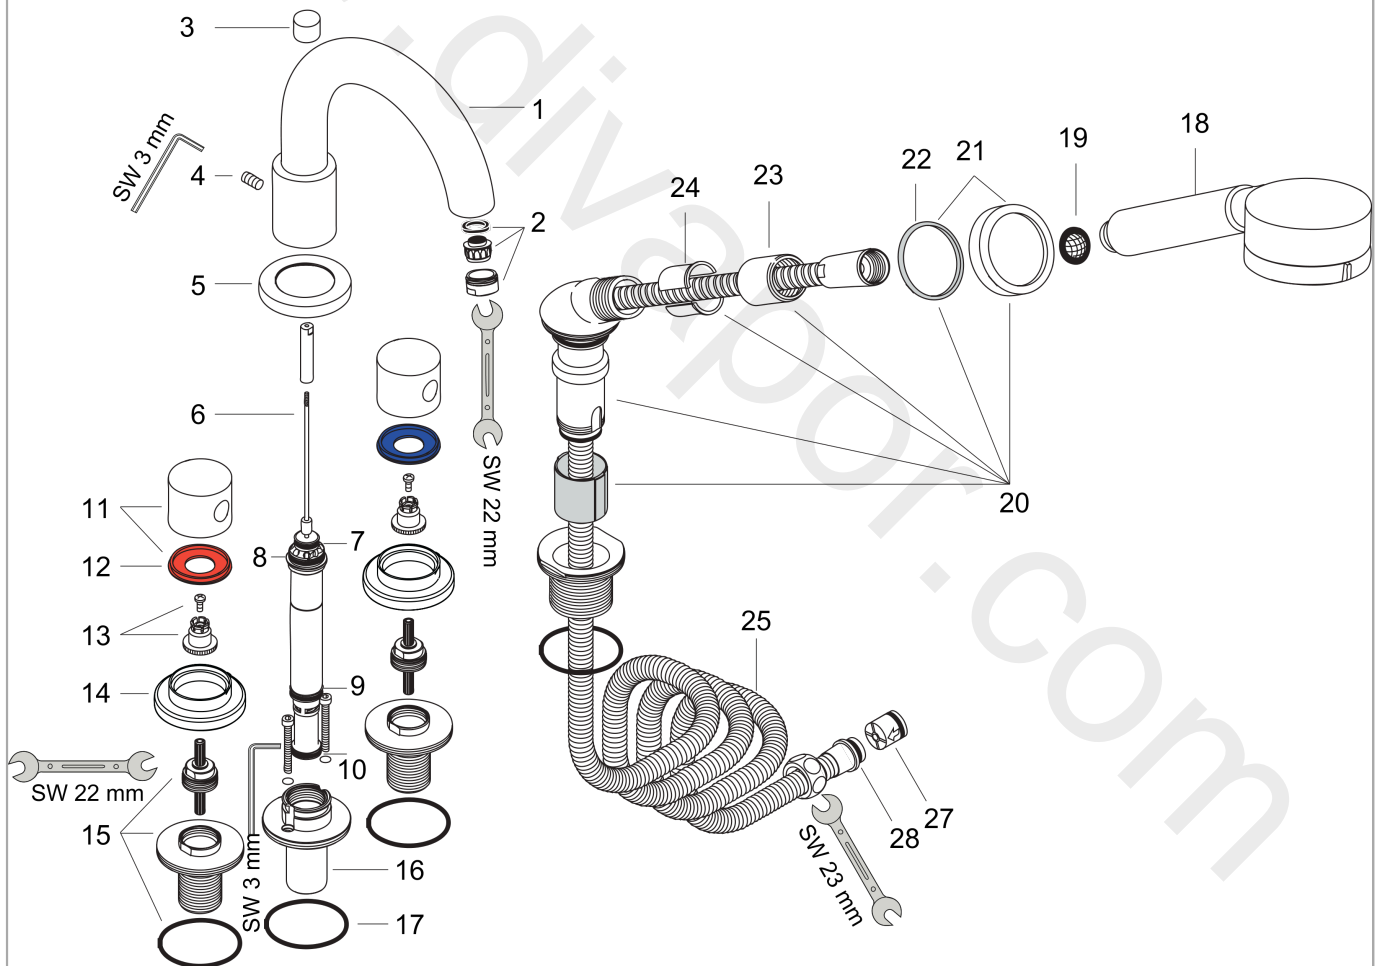

AXOR Uno²
4-hole tile mounted bath mixer
 Surfaces: Article Number: **38454000**

Exploded Drawing

Year of production: **09/01 - 05/13**

AXOR Uno²
4-hole tile mounted bath mixer
 Surfaces: Article Number: **38454000**

Spare part list

Year of production: **09/01 - 05/13**

Pos.		Article Number	Price	PU
1	diverter knob	96475000	£ 64,00	1
2	spout cpl.	96471000	£ 445,00	1
3	aerator M24x1 (25 l/min)	13956000	£ 9,00	1
4	hollow set screw M6x6	97660000	£ 3,30	1
5	escutcheon Ø 70 mm	96236000	£ 43,00	1
6	selector assy	96508000	£ 173,00	1
7	O-ring 15x2,5	98131000	£ 3,30	1
8	O-Ring 23x2,5	98183000	£ 3,30	1
9	O-ring 20x2,5	92602000	£ 6,10	1
10	O-ring 18x2,5	98139000	£ 3,30	1
11	handle	38092000	£ 96,00	1
12	set of color-rings cold / hot water	96422000	£ 9,00	1
13	handle fixing set	94184000	£ 6,10	1
14	escutcheon Ø 70 mm	96501000	£ 79,00	1
15	flange	97656000	£ 110,00	1
16	selector housing	97225000	£ 79,00	1
17	O-ring 58x3	98202000	£ 3,30	1
18	handshower	28536000	£ 78,00	1
19	filter packing	94246000	£ 3,30	1
20	shower holder, assy	96433000	£ 110,00	1
21	escutcheon for shower holder	96237000	£ 43,00	1
22	escutcheon chuck	97105000	£ 9,00	1
23	nut	97584000	£ 16,10	1
24	insert for shower holder	96942000	£ 13,30	1
25	shower hose 2,00 m	94148000	£ 79,00	1
26	O-ring 11x2	98127000	£ 3,30	1
27	set of non return valves DW 15	94074000	£ 16,10	1
a	SECUFLEX hose + long hose (max. extension 1,40 m)	94109000	£ 445,00	1
b	concealed item	14445180	-	1