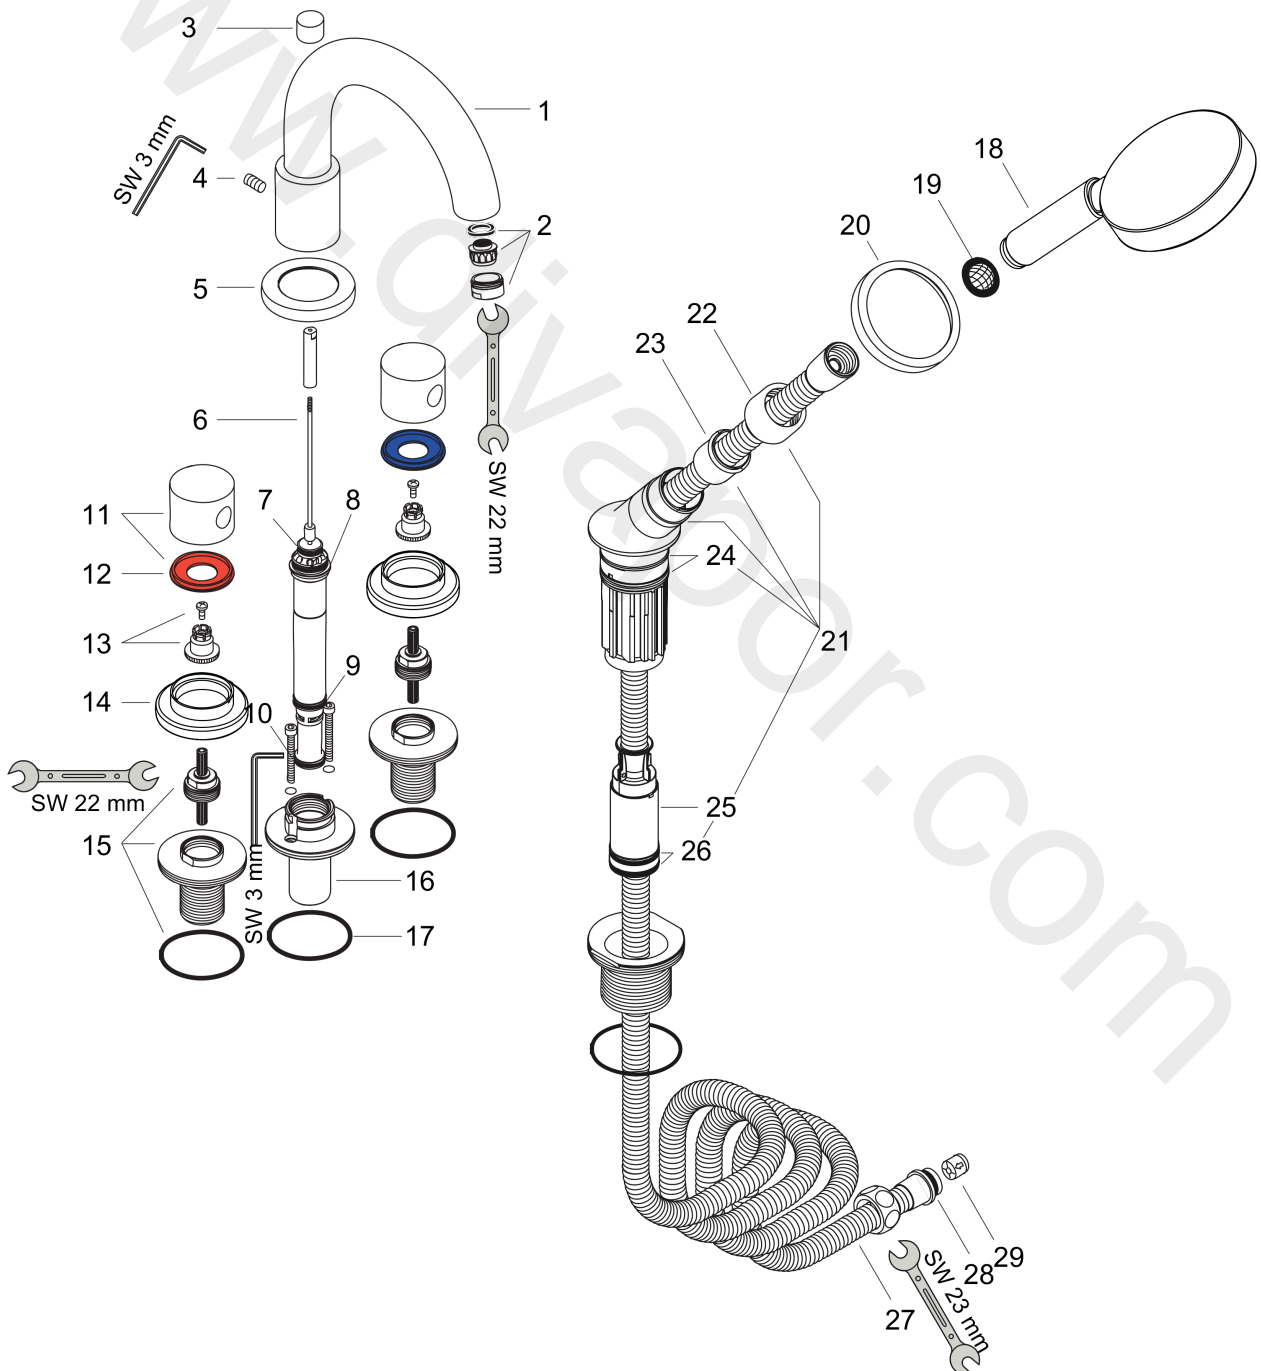

AXOR Uno²
4-hole tile mounted bath mixer
 Surfaces: Article Number: **38454000**

Exploded Drawing

Year of production: **06/13 - 12/16**

AXOR Uno²
4-hole tile mounted bath mixer
 Surfaces: Article Number: **38454000**

Spare part list

Year of production: **06/13 - 12/16**

Pos.		Article Number	Price	PU
1	spout cpl.	96471000	£ 445,00	1
2	aerator M24x1 (25 l/min)	13956000	£ 9,00	1
3	diverter knob	96475000	£ 64,00	1
4	hollow set screw M6x6	97660000	£ 3,30	1
5	escutcheon for shower holder	96237000	£ 43,00	1
6	selector assy	96508000	£ 173,00	1
7	O-ring 15x2,5	98131000	£ 3,30	1
8	O-Ring 23x2,5	98183000	£ 3,30	1
9	O-ring 20x2,5	92602000	£ 6,10	1
10	O-ring 18x2,5	98139000	£ 3,30	1
11	handle	38092000	£ 96,00	1
12	set of color-rings cold / hot water	96422000	£ 9,00	1
13	handle fixing set	94184000	£ 6,10	1
14	escutcheon Ø 70 mm	96501000	£ 79,00	1
15	flange	97656000	£ 110,00	1
16	selector housing	97225000	£ 79,00	1
17	O-ring 58x3	98202000	£ 3,30	1
18	handshower	26050000	£ 138,00	1
19	filter packing	94246000	£ 3,30	1
20	escutcheon Ø 70 mm	96236000	£ 43,00	1
21	shower holder, assy	95996000	£ 137,00	1
22	nut	97584000	£ 16,10	1
23	insert for shower holder	96942000	£ 13,30	1
24	O-ring 38x2,5	98198000	£ 6,10	1
25	hose brake	98656000	£ 20,50	1
26	O-Ring 28x2	98194000	£ 3,30	1
27	shower hose 2,00 m	94148000	£ 79,00	1
28	O-ring 11x2	98127000	£ 3,30	1
29	set of non return valves DW 15	94074000	£ 16,10	1
a	concealed item	14445180	-	1
b	SECUFLEX hose + long hose (max. extension 1,40 m)	94109000	£ 445,00	1