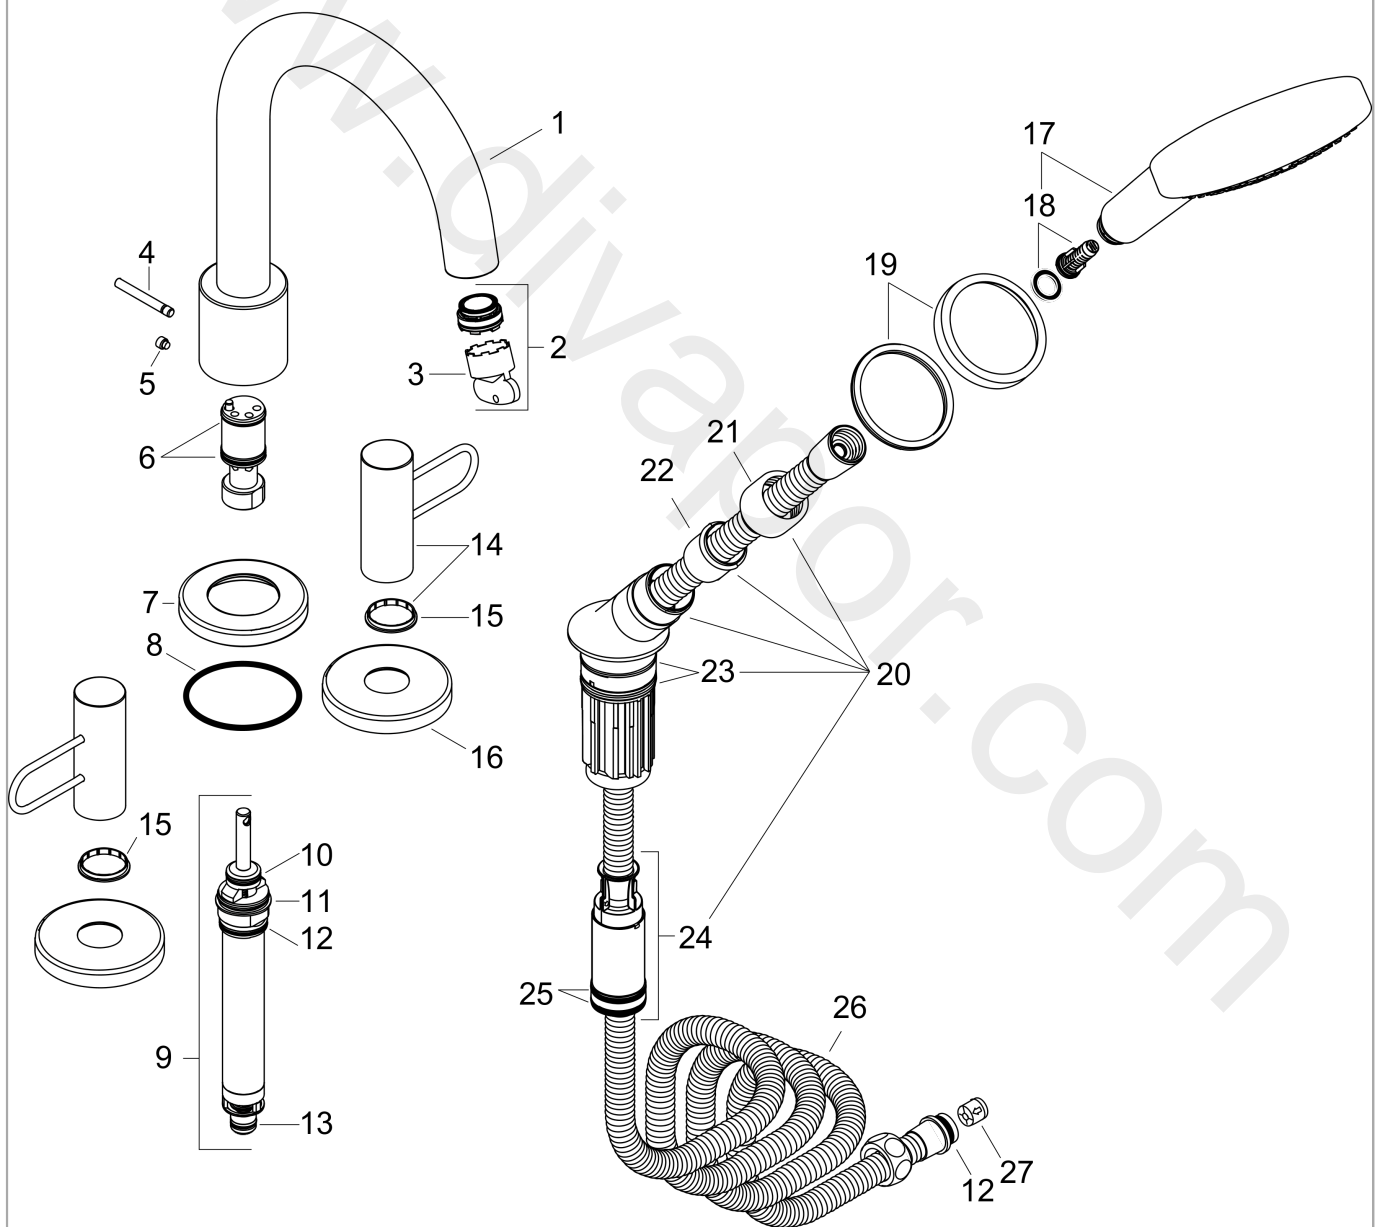

## Flowchart

**AXOR Uno**  
**4-hole rim mounted bath mixer with loop handles**  
Finish: **Brushed Nickel** Article Number: **38445820**

## Exploded Drawing

Year of production: >04/17

**AXOR Uno**  
**4-hole rim mounted bath mixer with loop handles**  
 Finish: **Brushed Nickel** Article Number: **38445820**

## Spare part list

Year of production: >04/17

Pos.		Article Number	Price	PU
1	spout cpl.	93043820	£ 173,00	1
2	aerator M24x1 (30 l/min)	98998000	£ 35,00	1
3	special tool	95158000	£ 6,10	1
4	diverter knob	98707820	-	1
5	hollow set screw M6x6	97660000	£ 3,30	1
6	O-ring 21x1,5	98219000	£ 3,30	1
7	escutcheon Ø 70 mm	97779820	£ 137,00	1
8	O-ring 58x3	98202000	£ 3,30	1
9	selector assy	96775000	£ 79,00	1
10	O-Ring 14x2,5	98189000	£ 3,30	1
11	O-Ring 23x2,5	98183000	£ 3,30	1
12	O-Ring 22x2	98185000	£ 3,30	1
13	O-ring 11x2	98127000	£ 3,30	1
14	handle	93064820	£ 224,00	1
15	set of color-rings cold / hot water	96319000	£ 9,00	1
16	escutcheon	31098820	£ 64,00	1
17	handshower	26050820	£ 207,00	1
18	filter insert	97708000	£ 6,10	1
19	escutcheon for shower holder	95753820	£ 110,00	1
20	shower holder, assy	95996820	£ 173,00	1
21	nut	97584820	£ 25,00	1
22	insert for shower holder	96942000	£ 13,30	1
23	O-ring 38x2,5	98198000	£ 6,10	1
24	hose brake	98656000	£ 20,50	1
25	O-Ring 28x2	98194000	£ 3,30	1
26	shower hose 2,00 m	94148000	£ 79,00	1
27	set of non return valves DW 15	94074000	£ 16,10	1
a	concealed item	15480180	£ 1.270,00	1