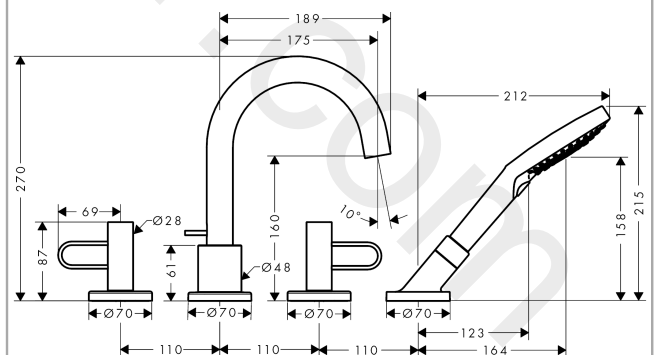

### product features

- consists of: 4-hole rim mounted bath mixer, hand shower, Secuflex hose set, shower holder
- 2 functions
- spray type mixer: normal spray
- spray type hand shower: Rain, RainAir, WhirlAir
- maximum pull-out length of hand shower: 1.10 m
- maximum flow rate at 3 bar: 22 l/min
- flow rate for bath spout at 3 bar: 22 l/min
- flow rate of hand shower at 3 bar: 16 l/min
- ceramic valves hot/cold 90°
- connection dimension: DN15
- connection type: basic set
- suitable for installation on bath rim
- min. operating pressure: 1 bar
- max. operating pressure: 10 bar

### Scale drawing

**AXOR Uno**  
**4-hole rim mounted bath mixer with loop handles**  
 Finish: **Brushed Nickel**    Article Number: **38445820**