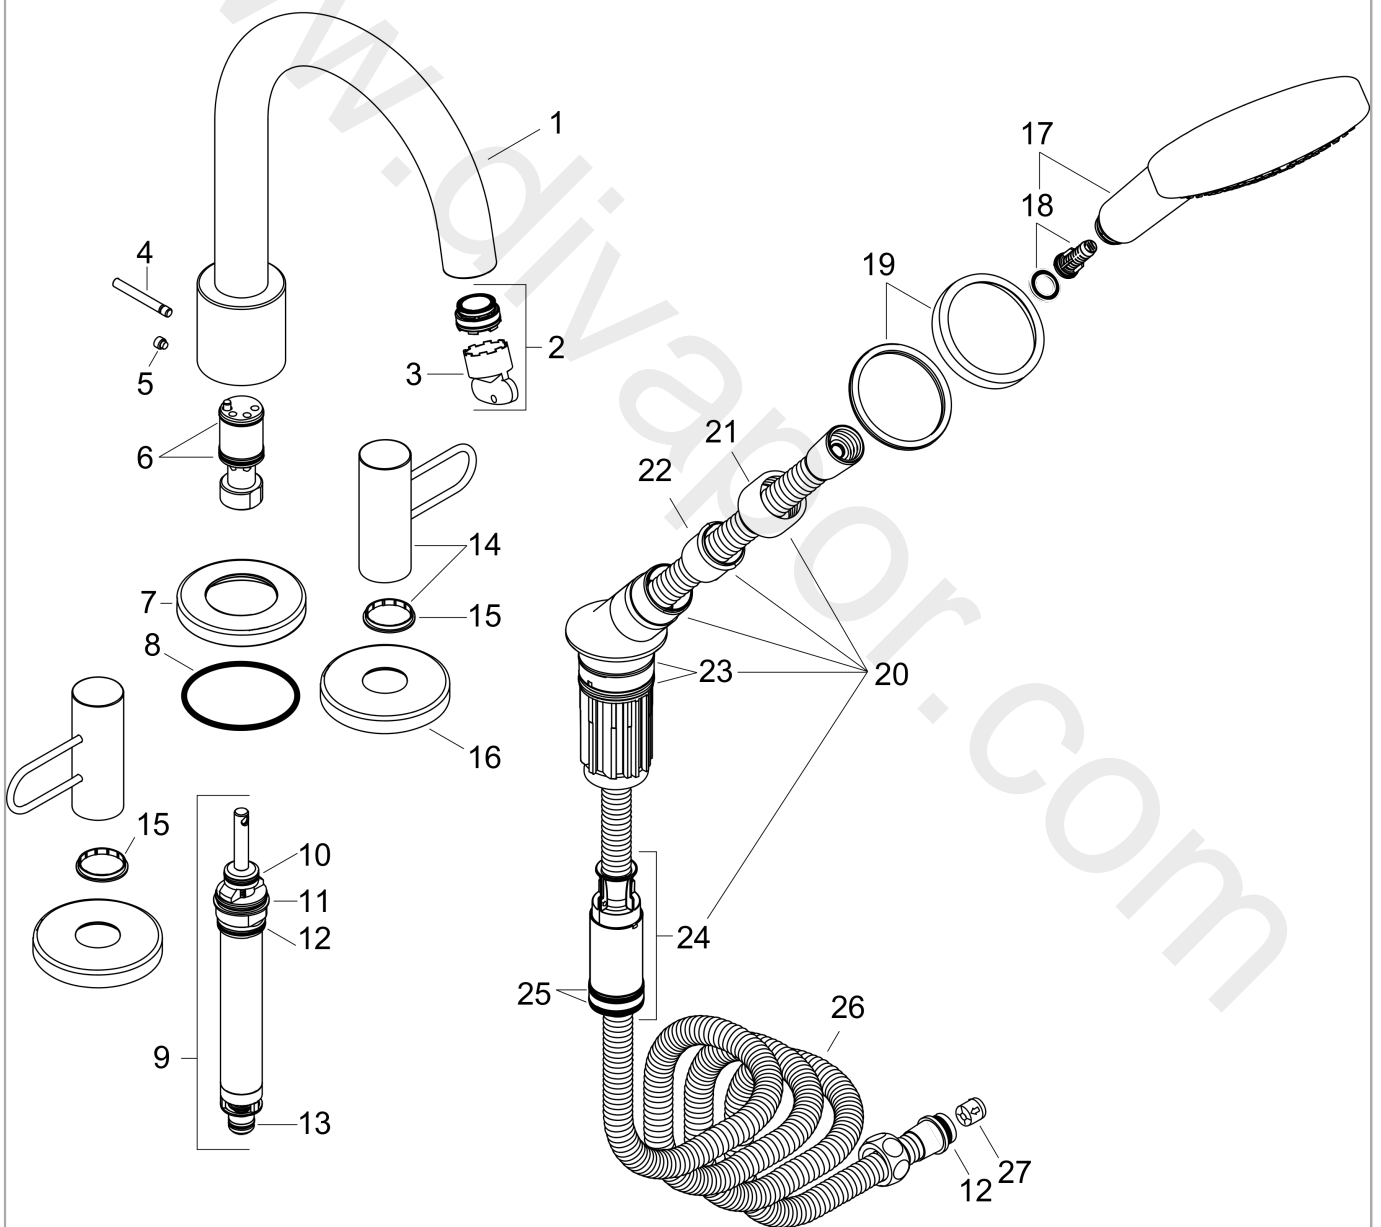

AXOR Uno
4-hole rim mounted bath mixer with loop handles
Finish: **Chrome** Article Number: **38445000**

Exploded Drawing

Year of production: >04/17

AXOR Uno
4-hole rim mounted bath mixer with loop handles
Finish: **Chrome** Article Number: **38445000**

Spare part list

Year of production: >04/17

Pos.		Article Number	Price	PU
1	spout cpl.	93043000	£ 110,00	1
2	aerator M24x1 (30 l/min)	98998000	£ 35,00	1
3	special tool	95158000	£ 6,10	1
4	diverter knob	98707000	£ 25,00	1
5	hollow set screw M6x6	97660000	£ 3,30	1
6	O-ring 21x1,5	98219000	£ 3,30	1
7	escutcheon Ø 70 mm	97779000	£ 79,00	1
8	O-ring 58x3	98202000	£ 3,30	1
9	selector assy	96775000	£ 79,00	1
10	O-Ring 14x2,5	98189000	£ 3,30	1
11	O-Ring 23x2,5	98183000	£ 3,30	1
12	O-Ring 22x2	98185000	£ 3,30	1
13	O-ring 11x2	98127000	£ 3,30	1
14	handle	93064000	£ 137,00	1
15	set of color-rings cold / hot water	96319000	£ 9,00	1
16	escutcheon	31098000	£ 43,00	1
17	handshower	26050000	£ 138,00	1
18	filter insert	97708000	£ 6,10	1
19	escutcheon for shower holder	95753000	£ 64,00	1
20	shower holder, assy	95996000	£ 137,00	1
21	nut	97584000	£ 16,10	1
22	insert for shower holder	96942000	£ 13,30	1
23	O-ring 38x2,5	98198000	£ 6,10	1
24	hose brake	98656000	£ 20,50	1
25	O-Ring 28x2	98194000	£ 3,30	1
26	shower hose 2,00 m	94148000	£ 79,00	1
27	set of non return valves DW 15	94074000	£ 16,10	1
a	concealed item	15480180	£ 1.270,00	1