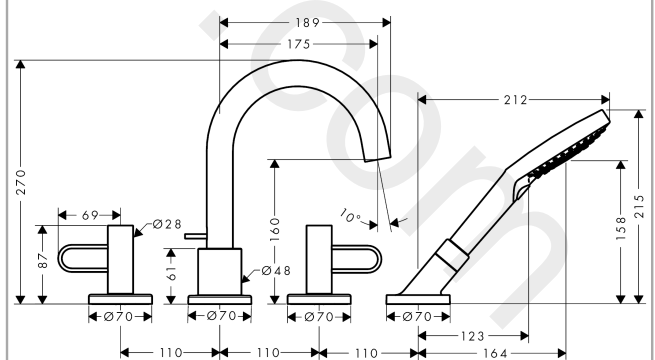

AXOR Uno
4-hole rim mounted bath mixer with loop handles
 Finish: **Chrome** Article Number: **38445000**

product features

- consists of: 4-hole rim mounted bath mixer, hand shower, Secuflex hose set, shower holder
- 2 functions
- spray type mixer: normal spray
- spray type hand shower: Rain, RainAir, WhirlAir
- maximum pull-out length of hand shower: 1.10 m
- maximum flow rate at 3 bar: 22 l/min
- flow rate for bath spout at 3 bar: 22 l/min
- flow rate of hand shower at 3 bar: 16 l/min
- ceramic valves hot/cold 90°
- connection dimension: DN15
- connection type: basic set
- suitable for installation on bath rim
- min. operating pressure: 1 bar
- max. operating pressure: 10 bar

Article Details

Price excl. VAT

1.225,00 £

Technology

Product image

Scale drawing

AXOR Uno
4-hole rim mounted bath mixer with loop handles
 Finish: **Chrome** Article Number: **38445000**

Flowchart