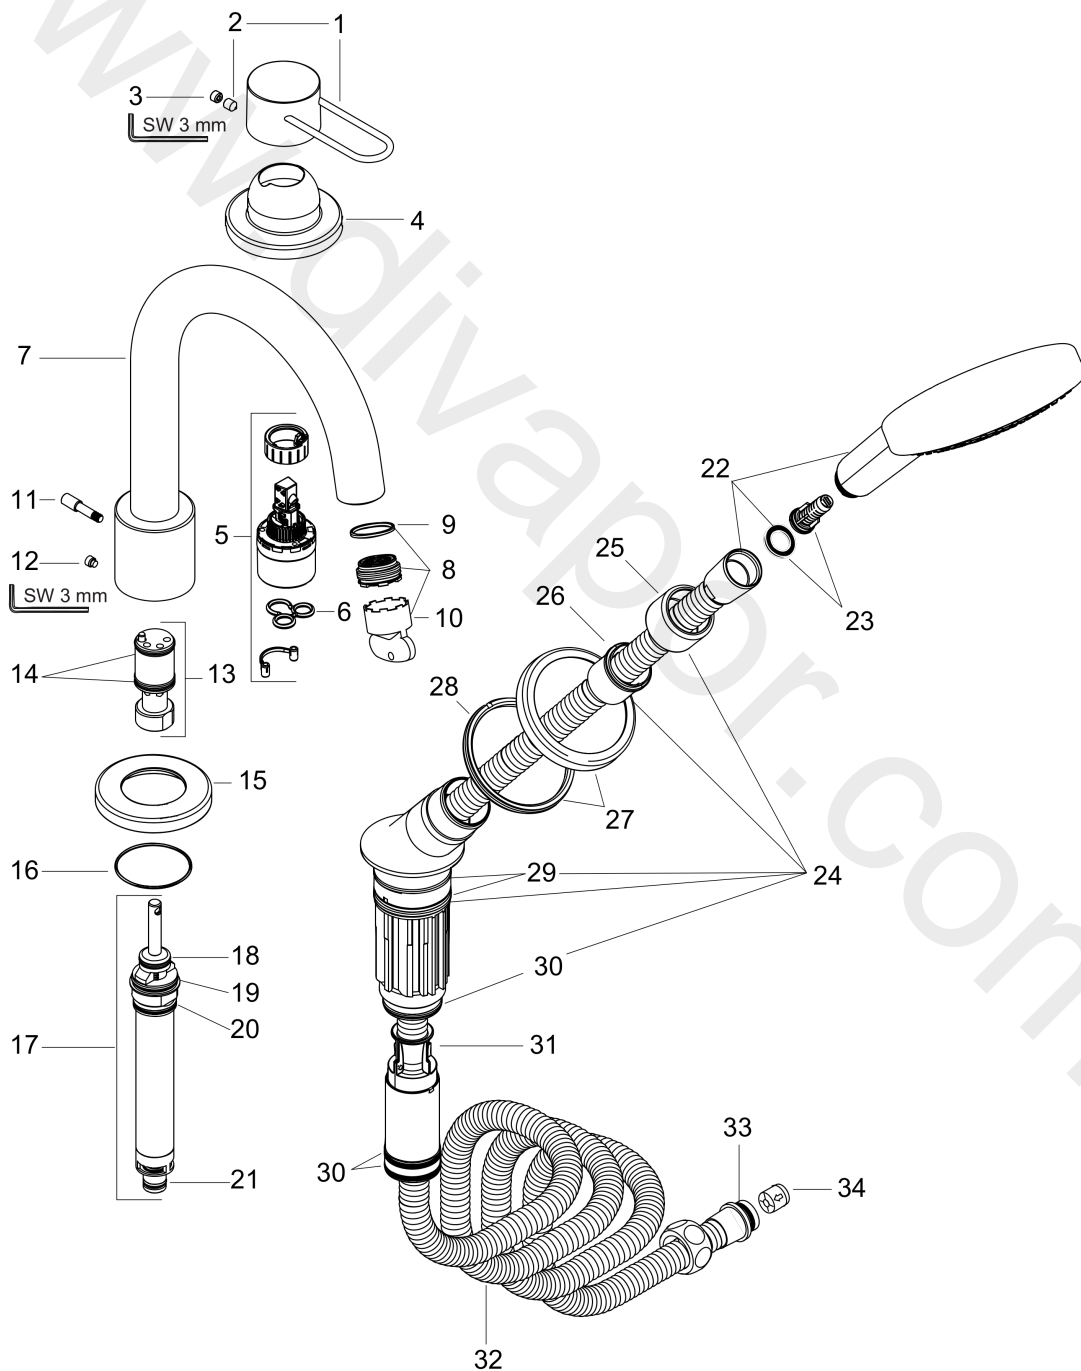

**AXOR Uno**  
**3-hole rim mounted bath mixer with loop handle**  
 Surfaces: Article Number: **38436930**

## Exploded Drawing

Year of production: **04/17 - 12/20**

**AXOR Uno**  
**3-hole rim mounted bath mixer with loop handle**  
 Surfaces: Article Number: **38436930**