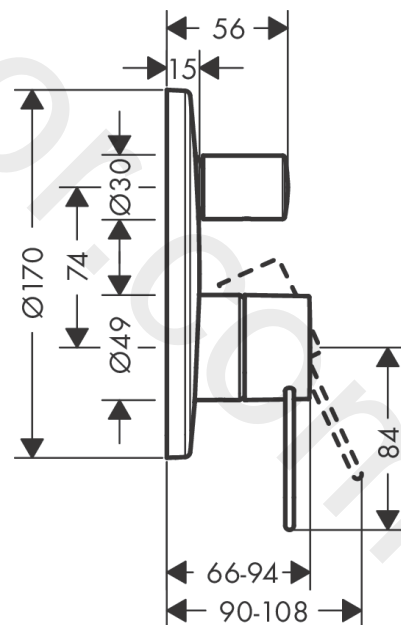

### product features

- 2 functions
- maximum flow rate at 3 bar: 25 l/min
- ceramic cartridge
- temperature limitation adjustable
- diverter with automatic resetting
- with silencer
- suitable for continuous flow water heaters
- with integrated safety combination EN 1717
- connection type: basic set
- wall-mounted
- min. operating pressure: 1 bar
- max. operating pressure: 10 bar

### Scale drawing

### Spare part list

Year of production: >04/17

Pos.		Article Number	Price	PU
1	handle	93037820	£ 173,00	1
2	diverter knob	96473820	-	1
3	hollow set screw M4x10	97667000	£ 3,30	1
4	escutcheon Ø 170 mm	95806820	-	1
5	O-Ring 48x3	95508000	£ 3,30	1
6	O-ring 29x3	98371000	£ 6,10	1
7	flange	98684820	-	1
8	O-ring 43x1,5	98148000	£ 3,30	1
9	sleeve	96448820	-	1
10	sub plate	96447000	£ 51,00	1
11	set of fixing screws	96454000	£ 9,00	1
12	nut	98796000	£ 43,00	1
13	O-ring 30x1,5	98433000	£ 3,30	1
14	O-ring 39x1,5	98400000	£ 3,30	1
15	cartridge, assy	92730000	£ 35,00	1
16	locking screw for handle	95140000	£ 6,10	1
17	seal	95008000	£ 9,00	1
18	selector assy	95014000	£ 64,00	1
19	O-ring 16x2,3	98207000	£ 3,30	1
20	O-ring 20x2,5	92602000	£ 6,10	1
21	set of screws	96525000	£ 9,00	1
22	vacuum breaker	96753000	£ 16,10	1
23	non return valve	96655000	£ 13,30	1
24	O-Ring 22x2	98185000	£ 3,30	1
25	O-ring 19x2	98426000	£ 3,30	1
26	O-ring 16x2	98133000	£ 3,30	1
27	noise reduction	94073000	£ 25,00	1
28	extension 25 mm	13595000	£ 75,00	1
29	set of fixing screws	97747000	£ 3,30	1
30	extension 22 mm (Ø 170 mm)	13596820	£ 108,00	1
31	escutcheon height = 33 mm (when wall is not deep enough).	14961820	£ 106,56	1
a	concealed item	01800180	£ 163,00	1