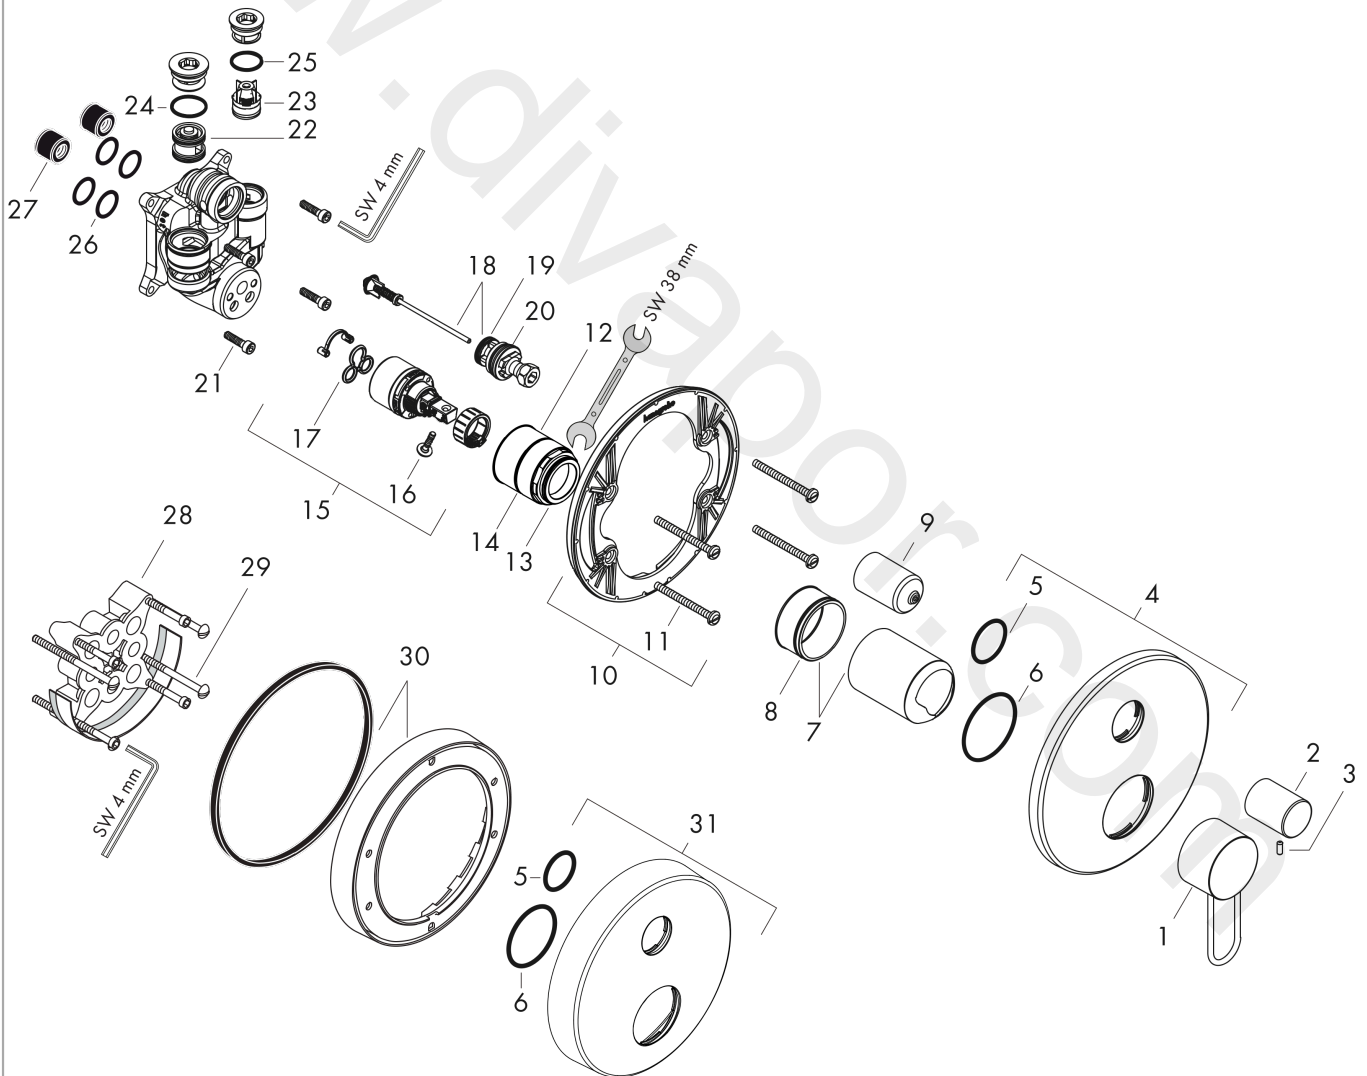

### Flowchart

## AXOR Uno

Single lever bath mixer for concealed installation with loop handle and integrated security combination according to EN1717

Finish: **Brushed Nickel** Article Number: **38428820**

### Exploded Drawing

Year of production: >04/17

### Spare part list

Year of production: >04/17

Pos.		Article Number	Price	PU
1	handle	93037820	£ 173,00	1
2	diverter knob	96473820	-	1
3	hollow set screw M4x10	97667000	£ 3,30	1
4	escutcheon Ø 170 mm	95806820	-	1
5	O-Ring 48x3	95508000	£ 3,30	1
6	O-ring 29x3	98371000	£ 6,10	1
7	flange	98684820	-	1
8	O-ring 43x1,5	98148000	£ 3,30	1
9	sleeve	96448820	-	1
10	sub plate	96447000	£ 51,00	1
11	set of fixing screws	96454000	£ 9,00	1
12	nut	98796000	£ 43,00	1
13	O-ring 30x1,5	98433000	£ 3,30	1
14	O-ring 39x1,5	98400000	£ 3,30	1
15	cartridge, assy	92730000	£ 35,00	1
16	locking screw for handle	95140000	£ 6,10	1
17	seal	95008000	£ 9,00	1
18	selector assy	95014000	£ 64,00	1
19	O-ring 16x2,3	98207000	£ 3,30	1
20	O-ring 20x2,5	92602000	£ 6,10	1
21	set of screws	96525000	£ 9,00	1
22	vacuum breaker	96753000	£ 16,10	1
23	non return valve	96655000	£ 13,30	1
24	O-Ring 22x2	98185000	£ 3,30	1
25	O-ring 19x2	98426000	£ 3,30	1
26	O-ring 16x2	98133000	£ 3,30	1
27	noise reduction	94073000	£ 25,00	1
28	extension 25 mm	13595000	£ 75,00	1
29	set of fixing screws	97747000	£ 3,30	1
30	extension 22 mm (Ø 170 mm)	13596820	£ 108,00	1
31	escutcheon height = 33 mm (when wall is not deep enough).	14961820	£ 106,56	1
a	concealed item	01800180	£ 163,00	1