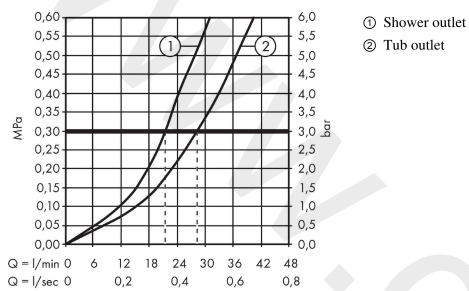

AXOR Uno
Single lever bath mixer for concealed installation with loop handle
Finish: **Brushed Nickel**   Article Number: **38426820**

Flowchart