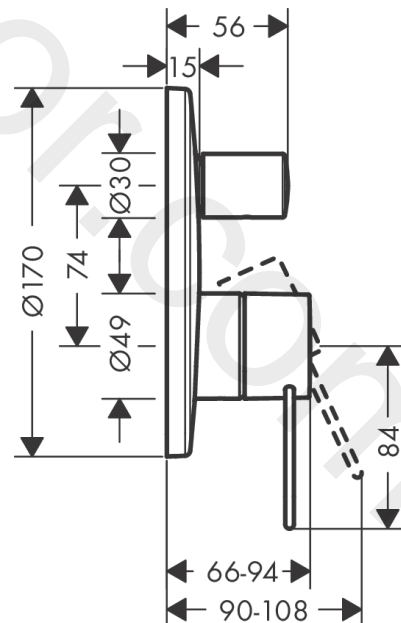

**AXOR Uno**  
**Single lever bath mixer for concealed installation with loop handle**  
 Finish: **Brushed Nickel** Article Number: **38426820**

### product features

- 2 functions
- flow rate upper outlet: 21 l/min
- flow rate lower outlet: 28 l/min
- maximum flow rate at 3 bar: 28 l/min
- ceramic cartridge
- temperature limitation adjustable
- diverter with automatic resetting
- with silencer
- suitable for continuous flow water heaters
- connection type: basic set
- wall-mounted
- min. operating pressure: 1 bar
- max. operating pressure: 10 bar

### Scale drawing

**AXOR Uno**  
**Single lever bath mixer for concealed installation with loop handle**  
 Finish: **Brushed Nickel**    Article Number: **38426820**

### Spare part list

Year of production: >04/17

Pos.		Article Number	Price	PU
1	handle	93037820	£ 173,00	1
2	diverter knob	96473820	-	1
3	hollow set screw M4x10	97667000	£ 3,30	1
4	escutcheon Ø 170 mm	95806820	-	1
5	O-Ring 48x3	95508000	£ 3,30	1
6	O-ring 29x3	98371000	£ 6,10	1
7	flange	98684820	-	1
8	O-ring 43x1,5	98148000	£ 3,30	1
9	sleeve	96448820	-	1
10	sub plate	96447000	£ 51,00	1
11	set of fixing screws	96454000	£ 9,00	1
12	nut	98796000	£ 43,00	1
13	O-ring 30x1,5	98433000	£ 3,30	1
14	O-ring 39x1,5	98400000	£ 3,30	1
15	cartridge, assy	92730000	£ 35,00	1
16	locking screw for handle	95140000	£ 6,10	1
17	seal	95008000	£ 9,00	1
18	selector assy	95014000	£ 64,00	1
19	O-ring 17x2	98199000	£ 3,30	1
20	O-ring 20x2,5	92602000	£ 6,10	1
21	set of screws	96525000	£ 9,00	1
22	O-ring 16x2	98133000	£ 3,30	1
23	noise reduction	94073000	£ 25,00	1
24	extension 25 mm	13595000	£ 75,00	1
25	set of fixing screws	97747000	£ 3,30	1
26	extension 22 mm (Ø 170 mm)	13596820	£ 108,00	1
27	escutcheon height = 33 mm (when wall is not deep enough).	14961820	£ 106,56	1
a	concealed item	01800180	£ 163,00	1
b	adapter for exchanged connections	93181000	£ 275,00	1