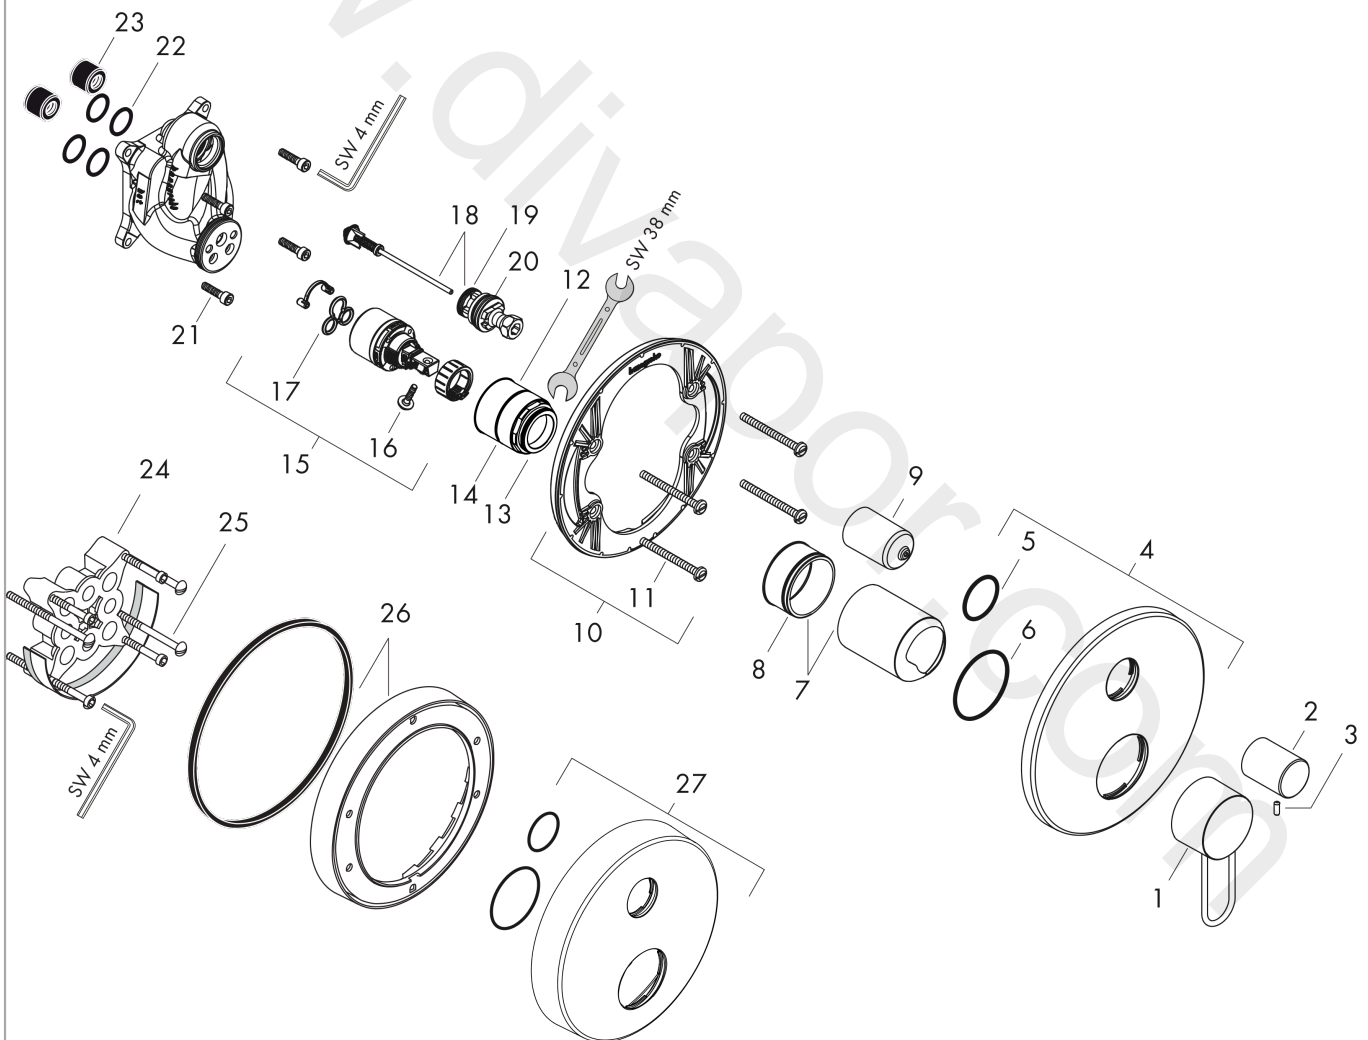

### Scale drawing

**AXOR Uno**  
**Single lever bath mixer for concealed installation with loop handle**  
 Finish: **Brushed Nickel**    Article Number: **38426820**

## Flowchart

**AXOR Uno**  
**Single lever bath mixer for concealed installation with loop handle**  
 Finish: **Brushed Nickel** Article Number: **38426820**

## Exploded Drawing

Year of production: >04/17

### Spare part list

Year of production: >04/17

Pos.		Article Number	Price	PU
1	handle	93037820	£ 173,00	1
2	diverter knob	96473820	-	1
3	hollow set screw M4x10	97667000	£ 3,30	1
4	escutcheon Ø 170 mm	95806820	-	1
5	O-Ring 48x3	95508000	£ 3,30	1
6	O-ring 29x3	98371000	£ 6,10	1
7	flange	98684820	-	1
8	O-ring 43x1,5	98148000	£ 3,30	1
9	sleeve	96448820	-	1
10	sub plate	96447000	£ 51,00	1
11	set of fixing screws	96454000	£ 9,00	1
12	nut	98796000	£ 43,00	1
13	O-ring 30x1,5	98433000	£ 3,30	1
14	O-ring 39x1,5	98400000	£ 3,30	1
15	cartridge, assy	92730000	£ 35,00	1
16	locking screw for handle	95140000	£ 6,10	1
17	seal	95008000	£ 9,00	1
18	selector assy	95014000	£ 64,00	1
19	O-ring 17x2	98199000	£ 3,30	1
20	O-ring 20x2,5	92602000	£ 6,10	1
21	set of screws	96525000	£ 9,00	1
22	O-ring 16x2	98133000	£ 3,30	1
23	noise reduction	94073000	£ 25,00	1
24	extension 25 mm	13595000	£ 75,00	1
25	set of fixing screws	97747000	£ 3,30	1
26	extension 22 mm (Ø 170 mm)	13596820	£ 108,00	1
27	escutcheon height = 33 mm (when wall is not deep enough).	14961820	£ 106,56	1
a	concealed item	01800180	£ 163,00	1
b	adapter for exchanged connections	93181000	£ 275,00	1